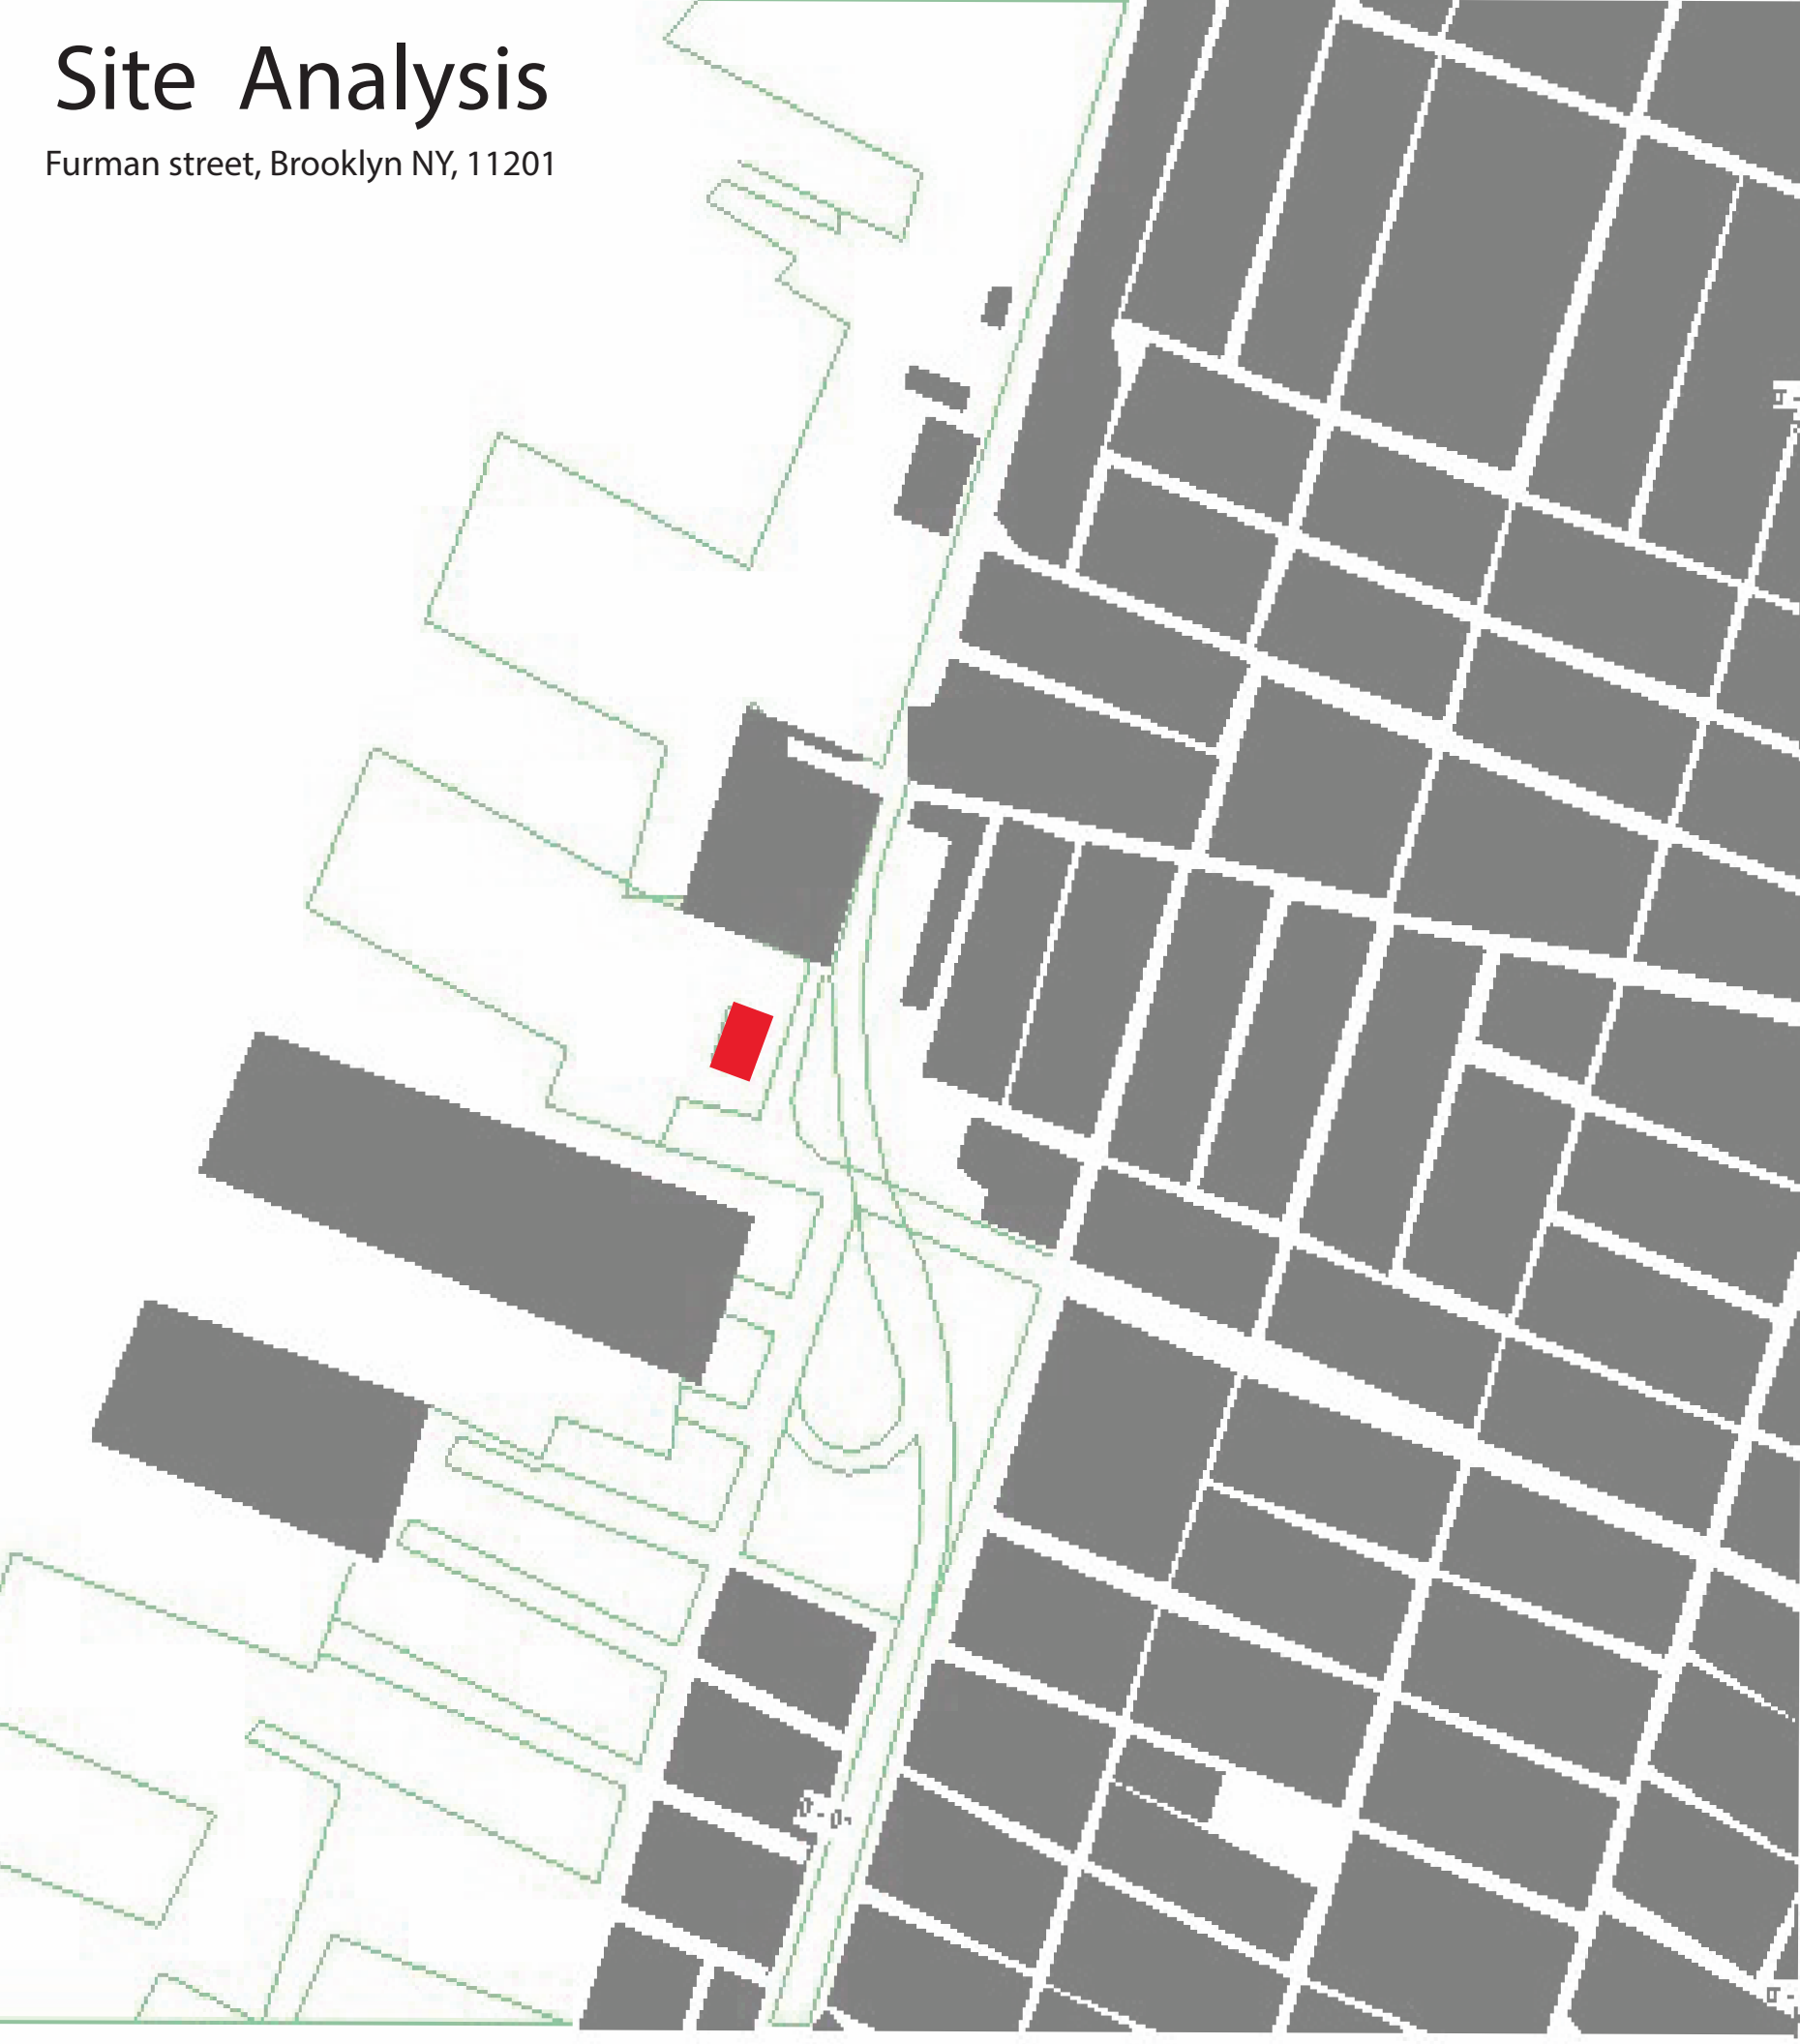

# Site Analysis

Furman street, Brooklyn NY, 11201

- Greenway / Multi-use
- On-street striped lane
- On-street signed route
- Striped & Signed
- Striped w/ Auto Free Hours
- Link
- CitiBike kiosk

- Farmers Markets
- Community Supported Agriculture pickup sites
- Food Co-ops
- Healthy Bodegas
- Emergency Food Providers: Soup Kitchens & Food Pantries
- Fast Food retail

## Sun path

- 00:00—05:12 — night
- 05:12—05:43 — astronomical twilight
- 05:43—06:15 — nautical twilight
- 06:15—06:43 — civil twilight
- 06:43—06:46 — sunrise
- 06:46—17:35 — daylight
- 17:35—17:38 — sunset
- 17:38—18:06 — civil twilight
- 18:06—18:38 — nautical twilight
- 18:38—19:09 — astronomical twilight
- 19:09—00:00 — night