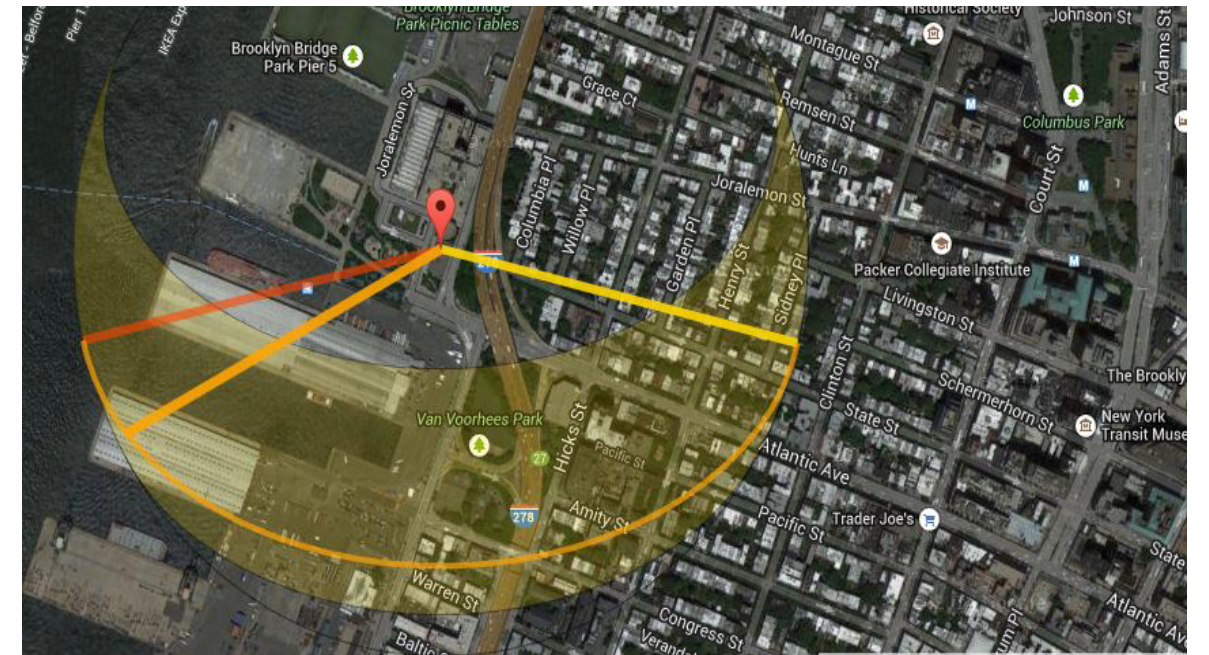

# Site Analysis

Furman street, Brooklyn NY, 11201

- Greenway / Multi-use
- On-street striped lane
- On-street signed route
- Striped & Signed
- Striped w/ Auto Free Hours
- Link
- CitiBike kiosk

- Farmers Markets
- Community Supported Agriculture pickup sites
- Food Co-ops
- Healthy Bodegas
- Emergency Food Providers: Soup Kitchens & Food Pantries
- Fast Food retail

## Sun path

- 00:00—05:12 — night
- 05:12—05:43 — astronomical twilight
- 05:43—06:15 — nautical twilight
- 06:15—06:43 — civil twilight
- 06:43—06:46 — sunrise
- 06:46—17:35 — daylight
- 17:35—17:38 — sunset
- 17:38—18:06 — civil twilight
- 18:06—18:38 — nautical twilight
- 18:38—19:09 — astronomical twilight
- 19:09—00:00 — night