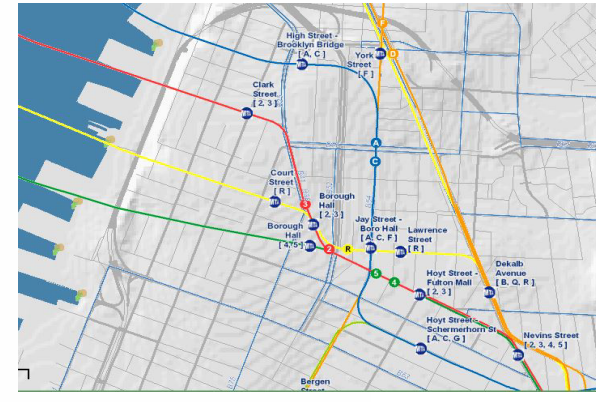

# Site Analysis

Furman street, Brooklyn NY, 11201

- Greenway / Multi-use
- On-street striped lane
- On-street signed route
- Striped & Signed
- Striped w/ Auto Free Hours
- Link
- CitiBike kiosk

- Farmers Markets
- Community Supported Agriculture pickup sites
- Food Co-ops
- Healthy Bodegas
- Emergency Food Providers: Soup Kitchens & Food Pantries
- Fast Food retail

## Sun path

- 00:00—05:12 — night
- 05:12—05:43 — astronomical twilight
- 05:43—06:15 — nautical twilight
- 06:15—06:43 — civil twilight
- 06:43—06:46 — sunrise
- 06:46—17:35 — daylight
- 17:35—17:38 — sunset
- 17:38—18:06 — civil twilight
- 18:06—18:38 — nautical twilight
- 18:38—19:09 — astronomical twilight
- 19:09—00:00 — night