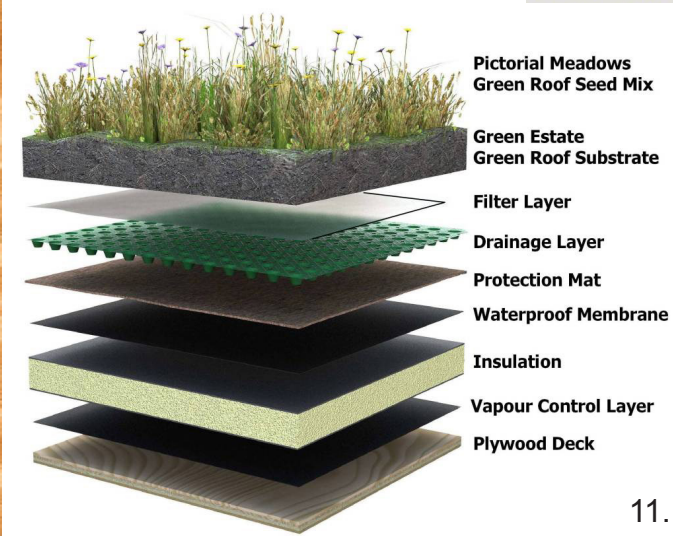

SOLAR DECATHALON: SCHOOL HOUSE

ELLI ZIGENIS
DESIGN 5
PROF. BOURATOGLU

EXTERIOR INSPIRATION

INTERIOR INSPIRATION & MATERIALS

- 1.
2. <http://www.houzz.com/photos/899045/Overbrook-Residence-Exterior-modern-exterior-atlanta>
3. <http://www.houzz.com/photos/58851/Solar-Decathlon-House-modern-exterior-new-york>
- 4.
5. <http://www.houzz.com/photos/2132568/Baer-Retreat-contemporary-garage-and-shed-los-angeles>
- 6.
- 7.
- 8.
- 9.
10. <http://www.houzz.com/photos/1193712/PHATport---Solar-off-the-roof-eclectic-patio-los-angeles>
- 11.
12. <http://www.houzz.com/photos/2422930/Hill-House-modern-exterior-melbourne>
- 13.