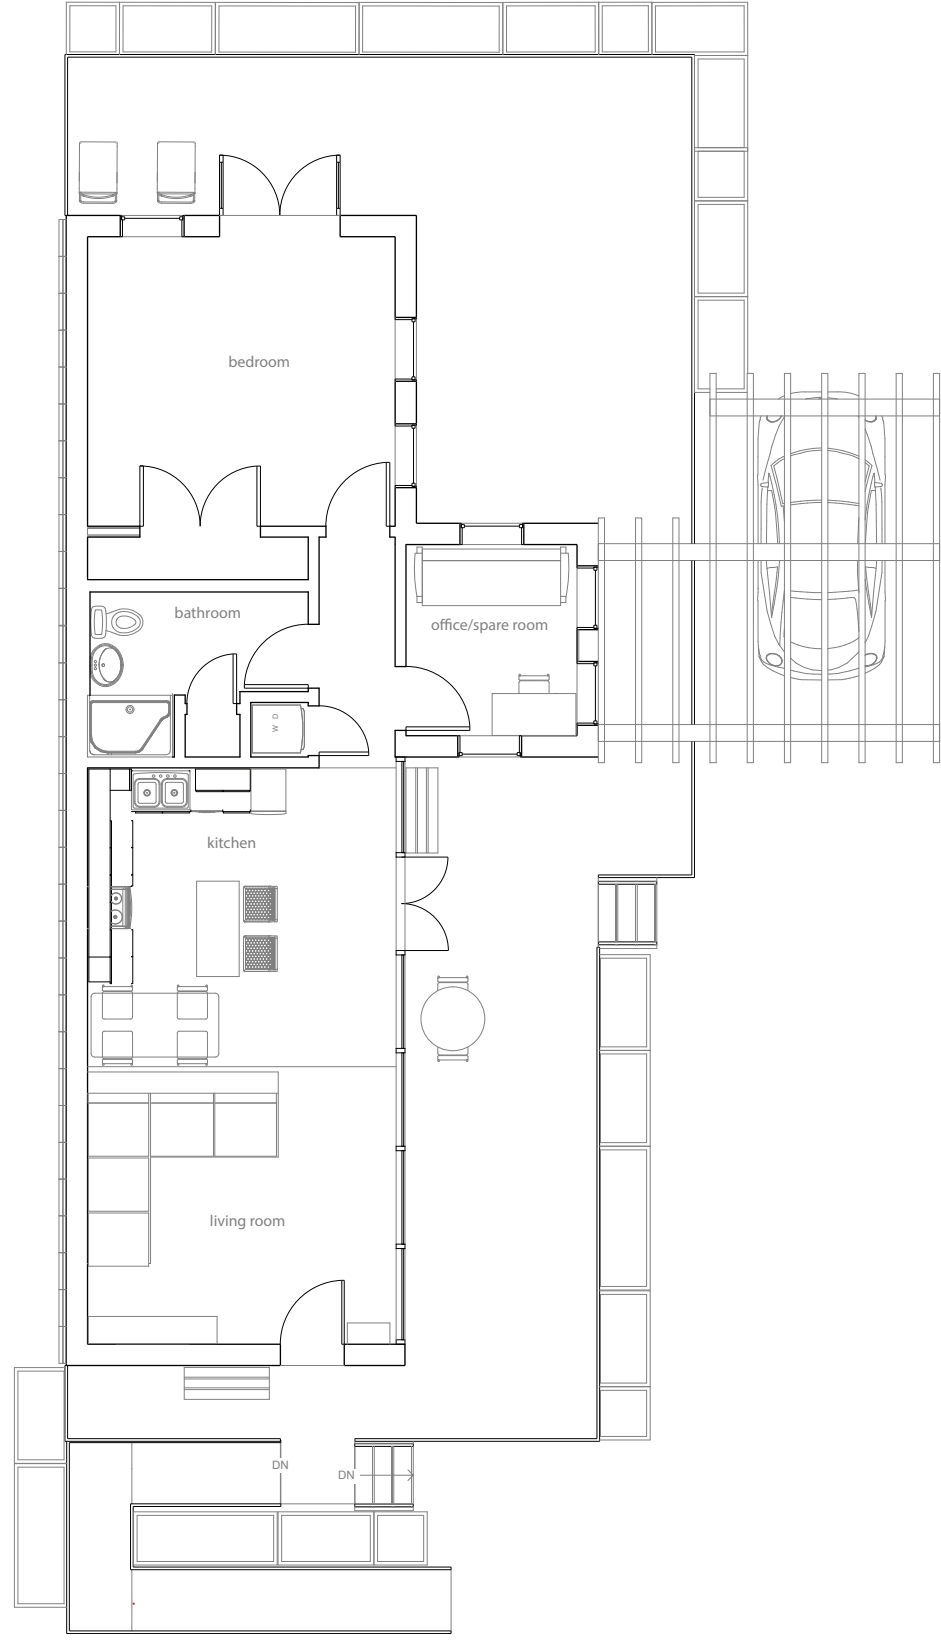

SOLAR DECATHALON: SCHOOL HOUSE

ELLI ZIGENIS
DESIGN 5
PROF. BOURATOGLU

EXTERIOR INSPIRATION

INTERIOR INSPIRATION & MATERIALS

- 1.
2. <http://www.houzz.com/photos/899045/Overbrook-Residence-Exterior-modern-exterior-atlanta>
3. <http://www.houzz.com/photos/58851/Solar-Decathlon-House-modern-exterior-new-york>
- 4.
5. <http://www.houzz.com/photos/2132568/Baer-Retreat-contemporary-garage-and-shed-los-angeles>
- 6.
- 7.
- 8.
- 9.
10. <http://www.houzz.com/photos/1193712/PHATport---Solar-off-the-roof-eclectic-patio-los-angeles>
- 11.
12. <http://www.houzz.com/photos/2422930/Hill-House-modern-exterior-melbourne>
- 13.

FIRST FLOOR PLAN

CIRCULATION PLAN

SITE PLAN

RENDERINGS

RENDERINGS

RENDERINGS

RENDERINGS

RENDERINGS