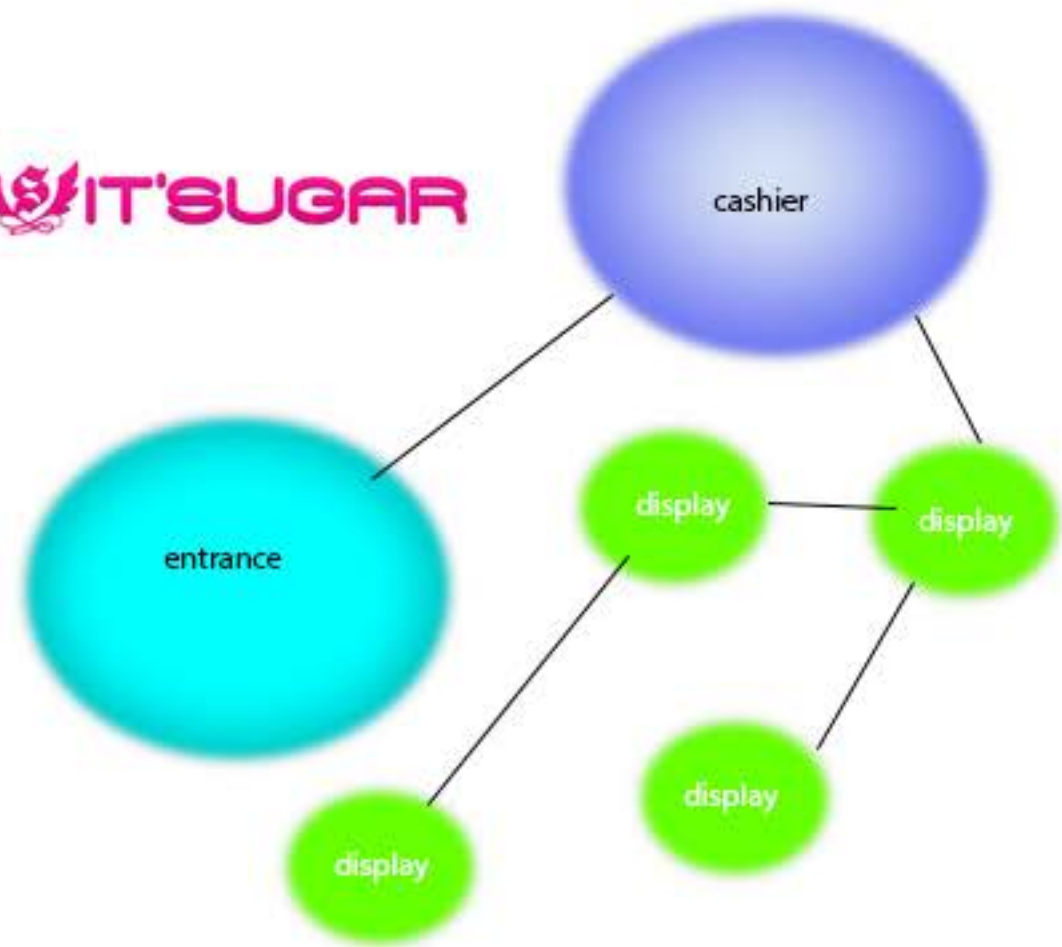

IT'SUGAR

colors

materials