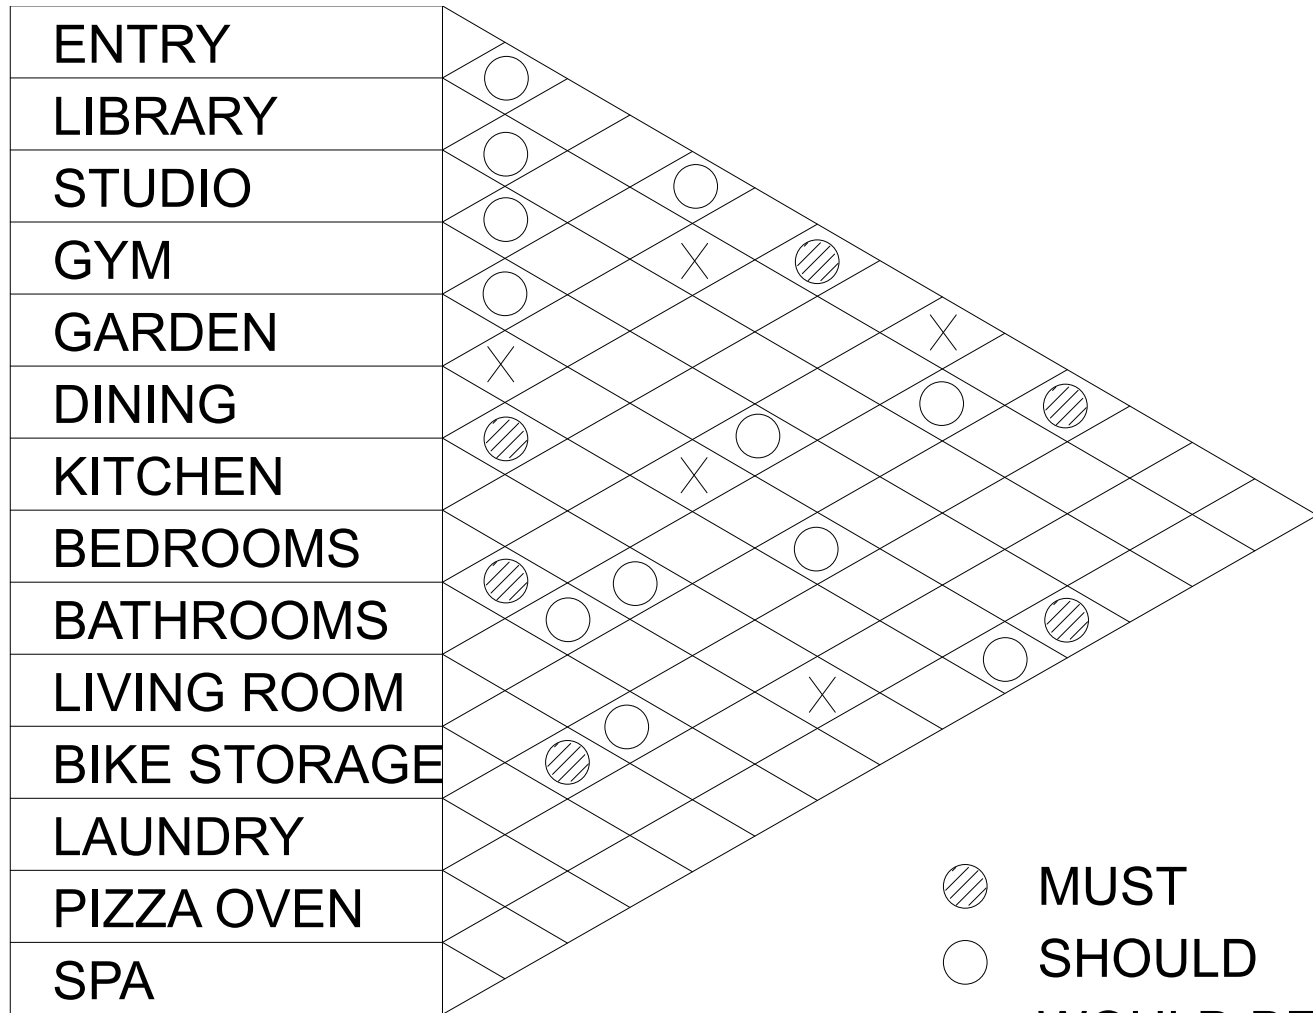

MATRIX AND BUBBLE DIAGRAM

- MUST
- SHOULD
- WOULD BE NICE