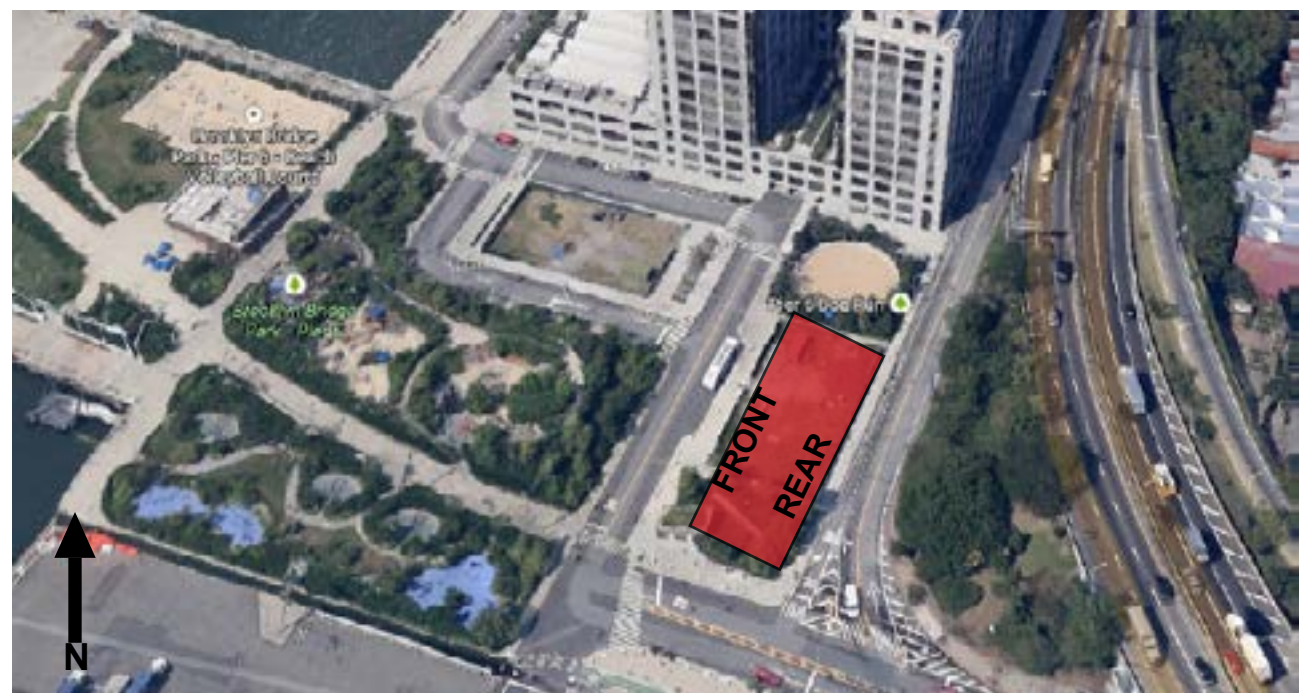

AIRPORTS

JFK
32 MIN DRIVE
1 HR 16 MIN TRAIN

LA GUARDIA
18 MIN DRIVE
1 HR 16 MIN TRAIN