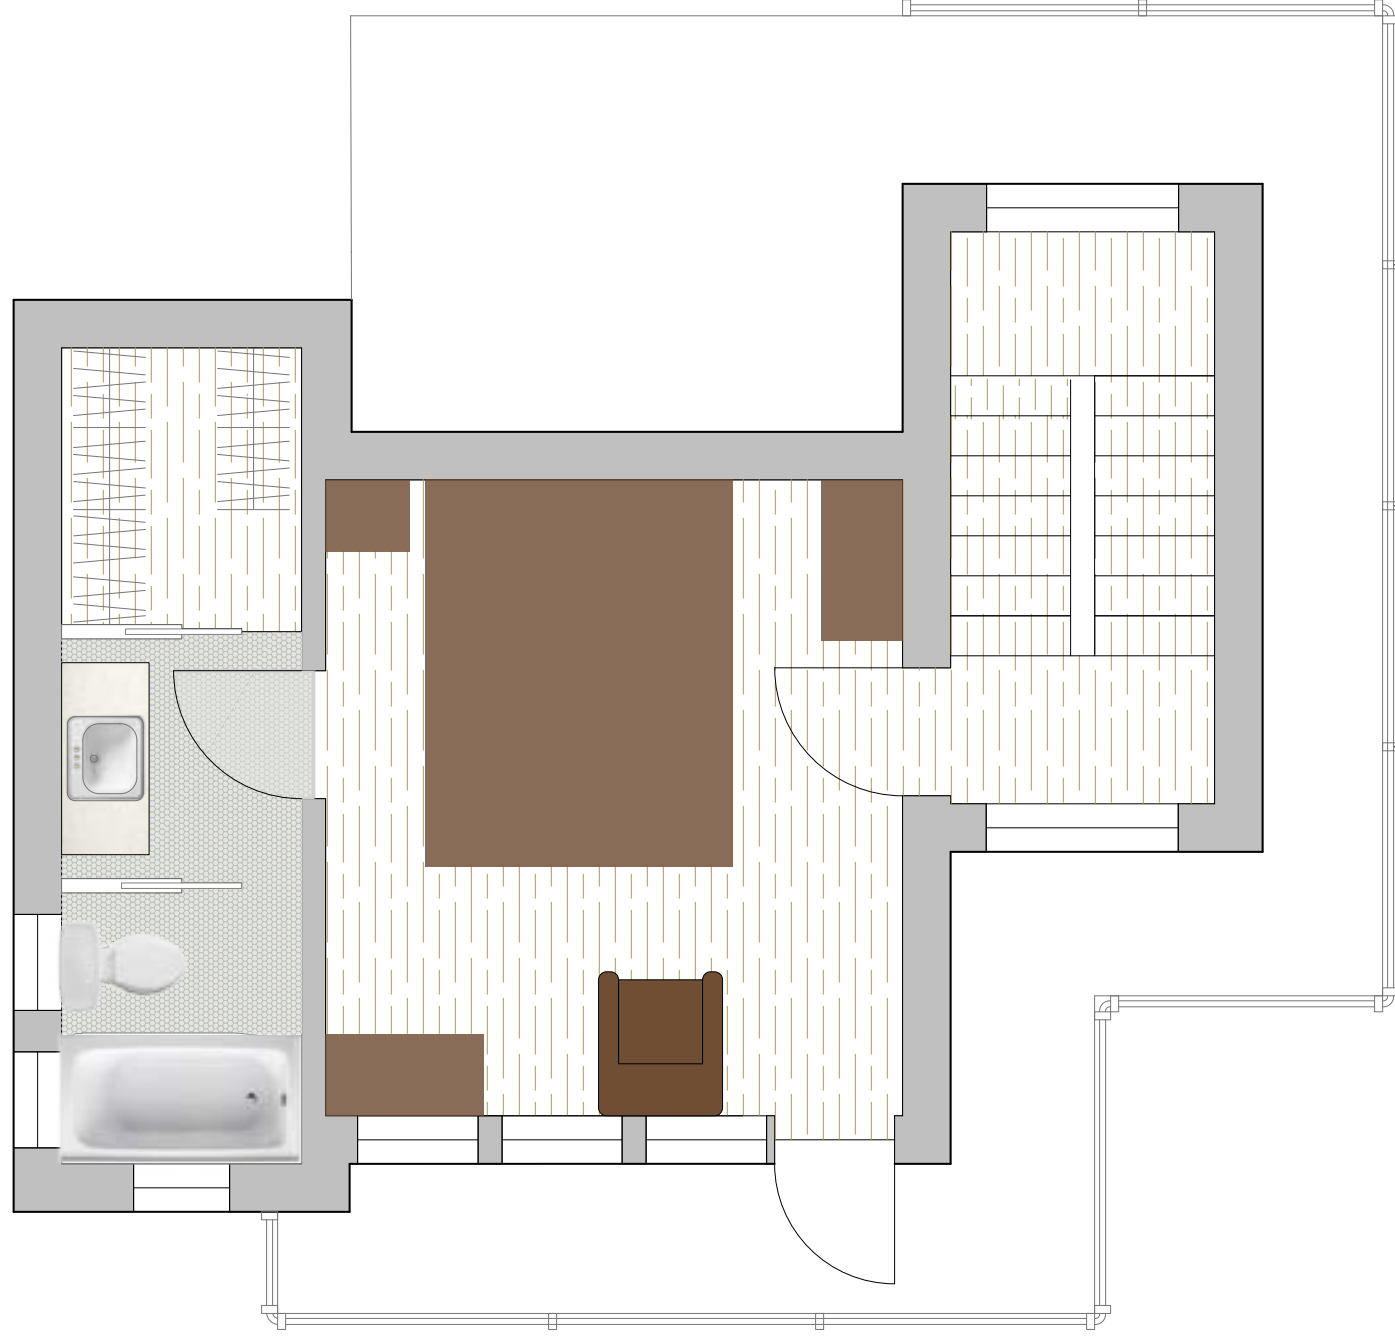

UNIT 4

MASTER BR KIDS BR STUDIO BATHROOM LIVING KITCHEN CORE
PRIVATE PUBLIC

ELLI ZIGENIS
DESIGN 5
PROF. BOURATOGLU

MACRO STACKING

SITE PLAN/FIRST FLOOR

1st FLOORPLAN

2nd FLOORPLAN

3rd FLOORPLAN

SECTIONS

SECTIONS

BATHROOM PLANS AND ELEVATIONS

ELEVATION

ELEVATION

ELEVATION

PLAN

KITCHEN PLANS AND ELEVATIONS