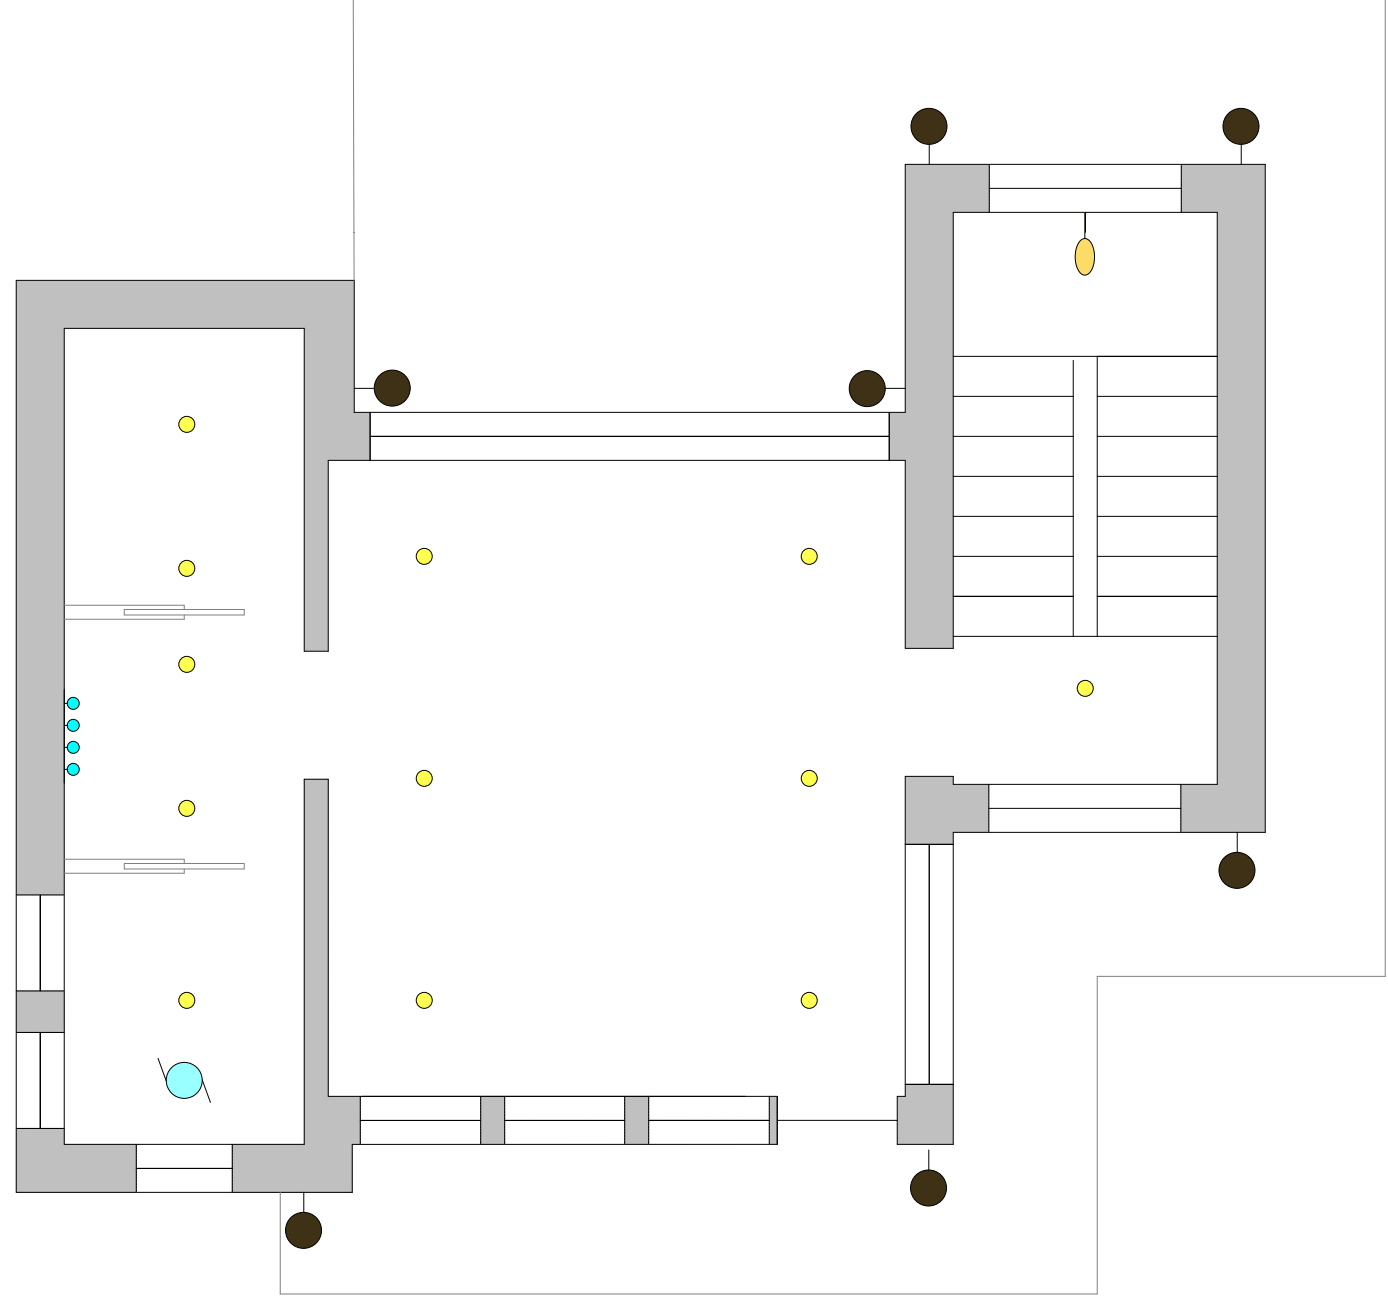

UNIT 4

MASTER BR KIDS BR STUDIO BATHROOM LIVING KITCHEN CORE
PRIVATE PUBLIC

ELLI ZIGENIS
DESIGN 5
PROF. BOURATOGLU

MACRO STACKING

SITE PLAN/FIRST FLOOR

1st FLOORPLAN

2nd FLOORPLAN

3rd FLOORPLAN

SECTIONS

SECTIONS

BATHROOM PLANS AND ELEVATIONS

ELEVATION

ELEVATION

ELEVATION

PLAN

KITCHEN PLANS AND ELEVATIONS

REFLECTED CEILING PLAN

REFLECTED CEILING PLAN

EXTERIOR ELEVATIONS

EXTERIOR ELEVATIONS

EXTERIOR ELEVATIONS

EXTERIOR ELEVATIONS