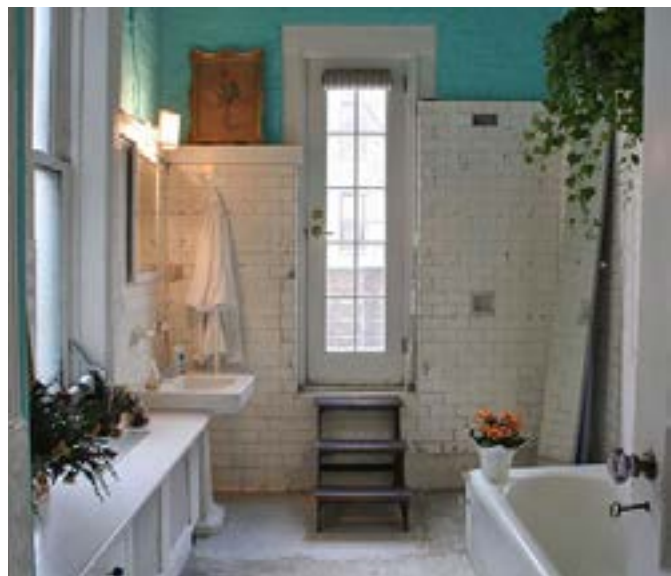

FAMILY COLLAGE

The mother is a ballet dancer and artist, she teaches at the Mark Morris Dance School in Fort Greene. The father is a Trapeze artist from France, a music and film lover; he teaches trapeze at the Chelsea Piers and sometimes goes on tour. They have two children, a 7 year old boy and a 1 year old girl. The family doesn't own a car, but they do ride bicycles and take public transportation. They would like to have a little garden but since they travel a lot, but nothing too high maintenance. They really want to have a home gym, with a ballet bar and trapeze and double height ceilings.