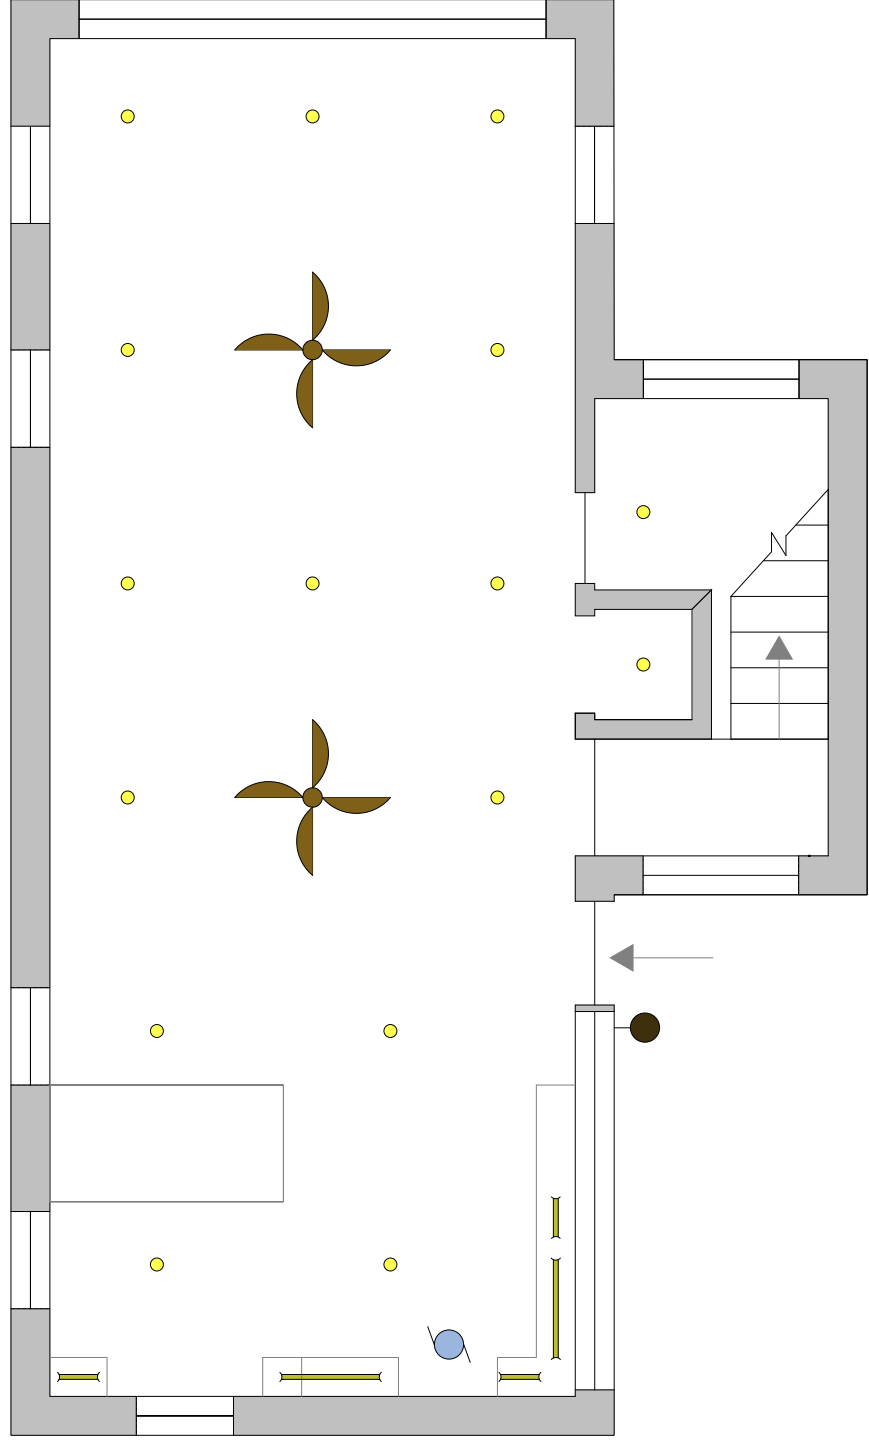

REFLECTED CEILING PLAN