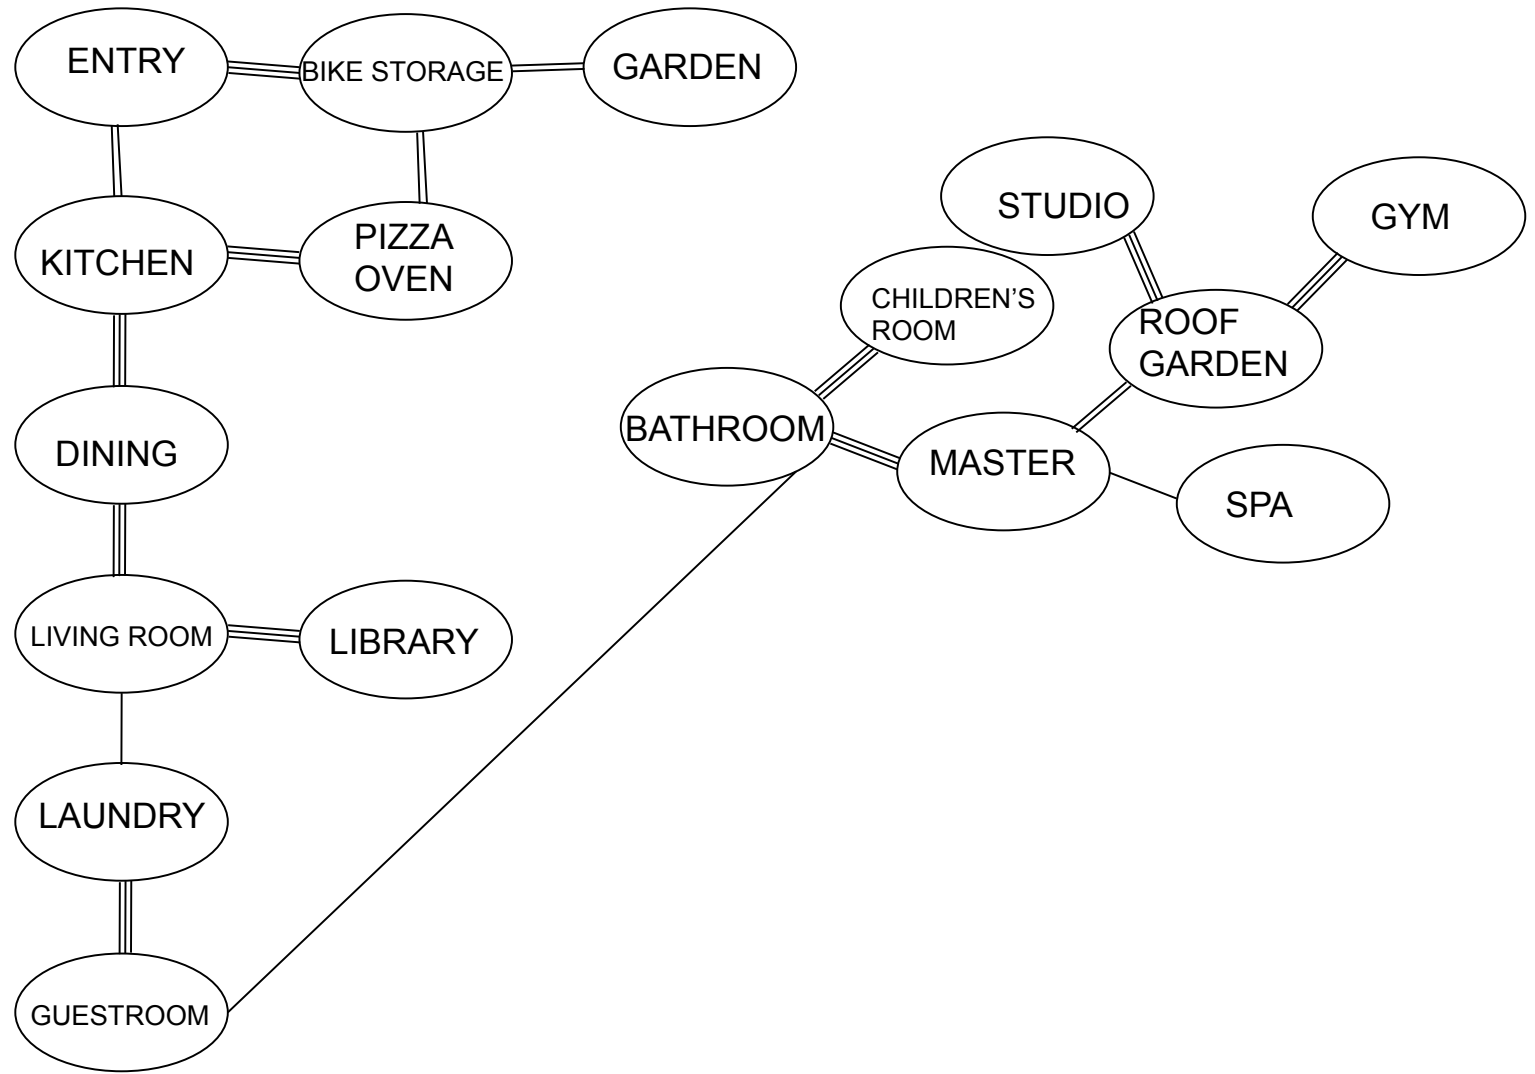

MATRIX AND BUBBLE DIAGRAM

- MUST
- SHOULD
- WOULD BE NICE