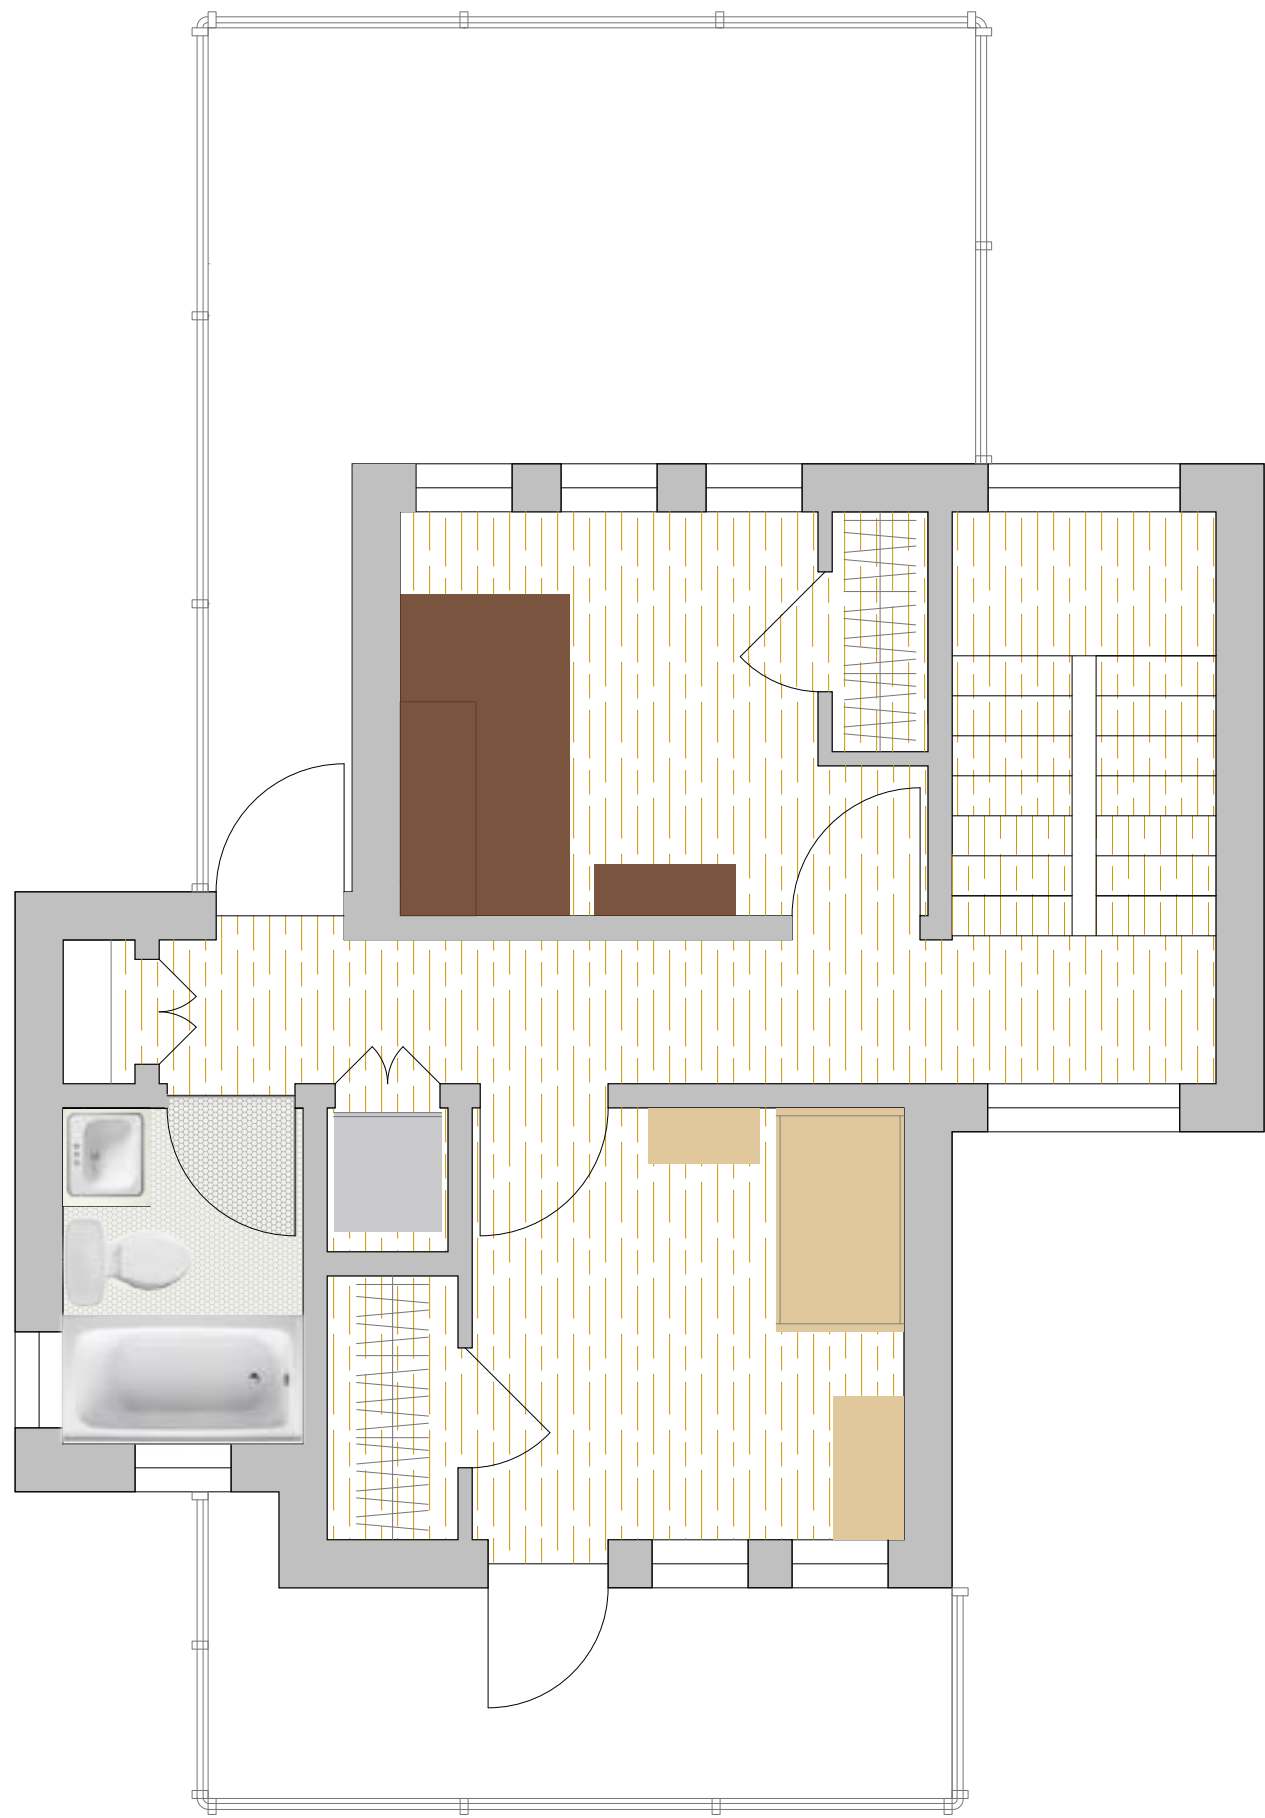

UNIT 4

MASTER BR KIDS BR STUDIO BATHROOM LIVING KITCHEN CORE
PRIVATE PUBLIC

ELLI ZIGENIS
DESIGN 5
PROF. BOURATOGLU

MACRO STACKING

SITE PLAN/FIRST FLOOR

1st FLOORPLAN

2nd FLOORPLAN

3rd FLOORPLAN

SECTIONS

SECTIONS

BATHROOM PLANS AND ELEVATIONS

ELEVATION

ELEVATION

ELEVATION

PLAN

KITCHEN PLANS AND ELEVATIONS