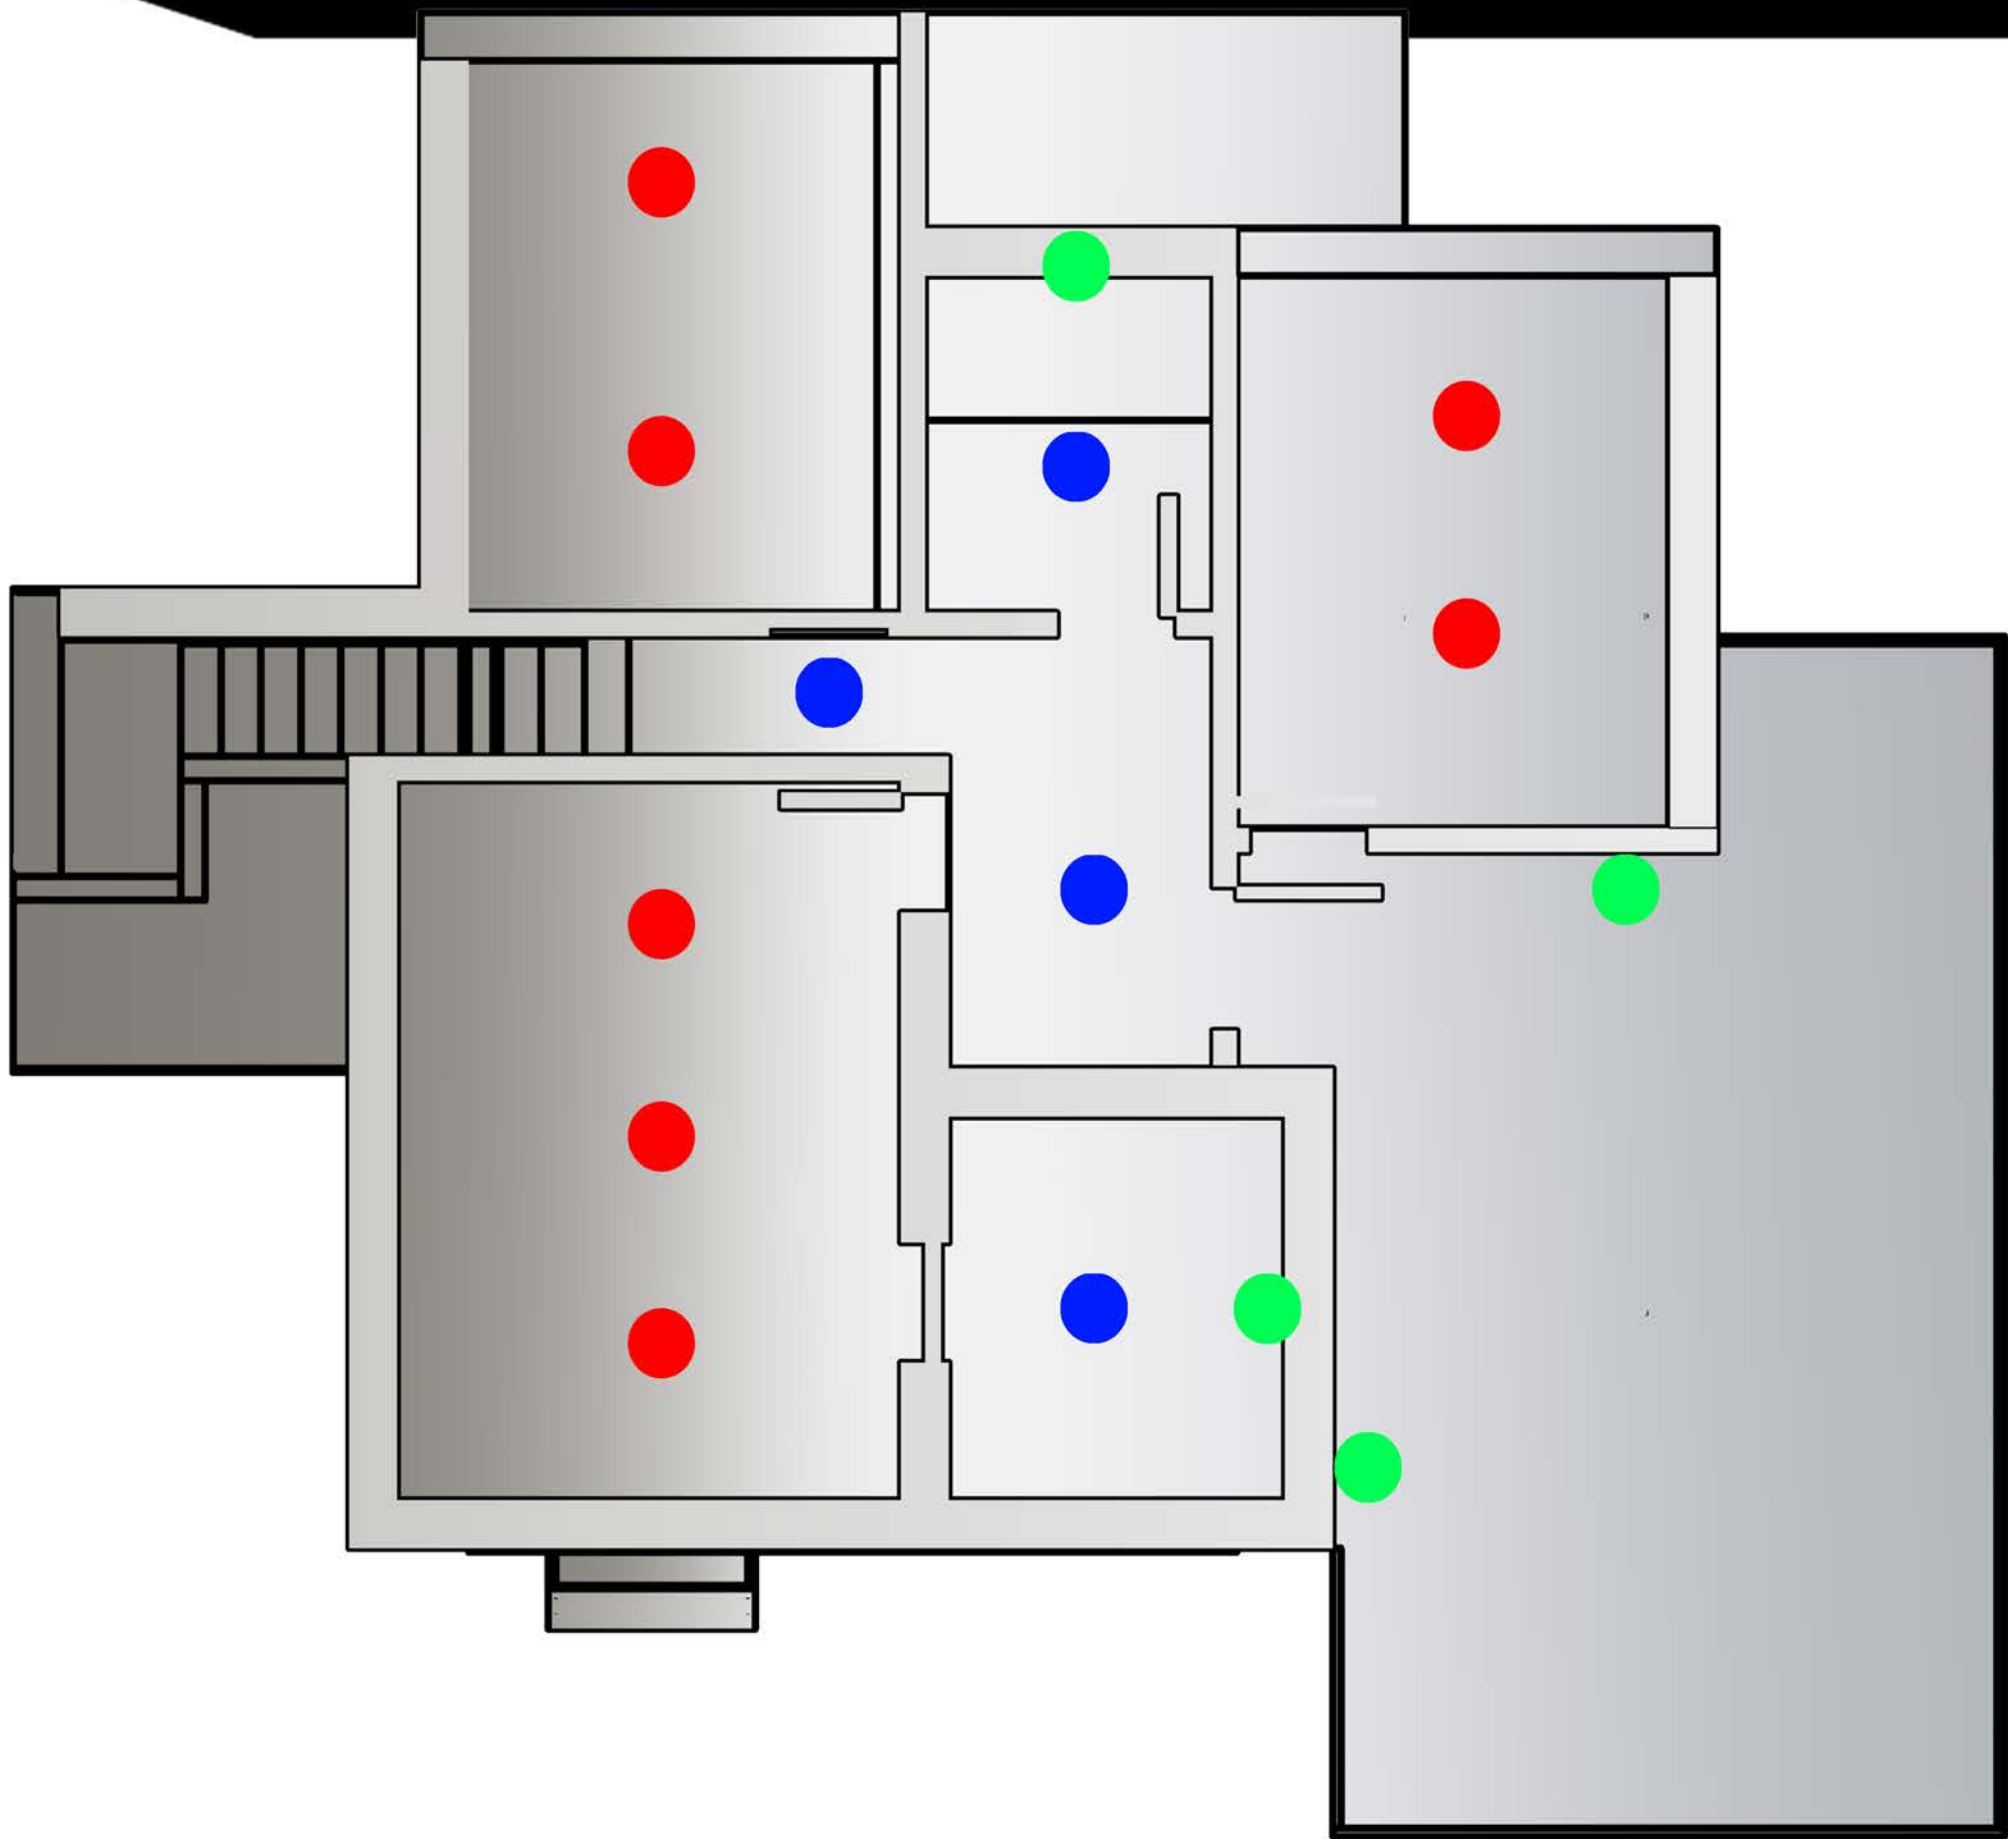

**Frigidaire FHWC3025MW**  
30" Under Cabinet Range Hood  
Width: 30"  
Depth: 18 5/8"  
Height: 5"

**Bathroom Wall**

**Bathroom Floor**

**Elkay Asana Collection  
RLLVR12**  
14" Top Mount Round  
Bowl Stainless Steel  
Lavatory Sink

**MTI Andrea 17 Tub**

**Danze Logan  
Square Trim Only Single  
Handle Pressure Balance**

**Elkay LKD2490BH**  
Double Handle Bath-  
room Faucet

**Gabrielle Comfort  
Height one-piece  
elongated 1.28 gpf  
toilet**  
Height 28"  
Length 28-3/8"  
Width 18-3/4"

● Light 1 =

**Milford - Early Electric Collection**  
**Shade:** Opal cased glass  
**LED socket set:** Aluminum w/clear glass lens  
**MP canopy:** Steel

● Light 2 =

**BellacorPro Vertigo Bronze Three-Light Pendant**  
 Hang straight canopy

✕ Fan =

**Stella Ceiling Fan**  
 Fan body: 12"D X 12.5"H  
 Ceiling canopy: 5.25"D

● Light 1 =

**Milford - Early Electric Collection**  
**Shade:** Opal cased glass  
**LED socket set:** Aluminum w/clear glass lens  
**MP canopy:** Steel