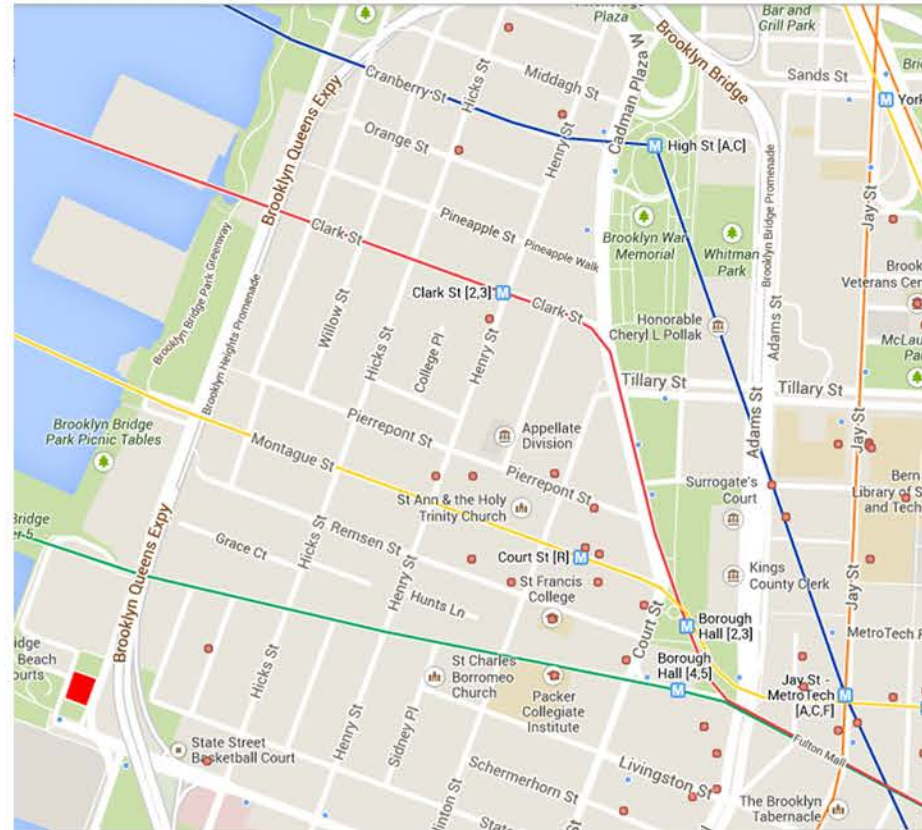

Restaurants

Hotels

Circulation

In 1900, the New York Dock Company consolidated almost all of the waterfront property between Fulton Street and Erie Basin. At its peak, the New York Dock Co. owned or managed over 40 piers and approximately 150 stores and warehouses, making it the largest private freight terminal in the world. The site of Brooklyn Bridge Park was a thriving public waterfront through the first half of the 20th Century. However, in the 1950's, shipping in the area began a steady decline in use as New York's older port areas lost ground to container shipping and to competition from other east coast cities. In addition, in the 1950's the construction of the Brooklyn-Queens Expressway created an approximately 60-foot-high elevated structure parallel to Furman Street that fully separated the Brooklyn Heights neighborhood from the waterfront. By the late 1970's, Piers 1-6 were primarily serving as warehouses and generating only modest levels of revenue for the Port Authority. In 1983, the Port Authority ceased cargo ship operations on Piers 1-6.

December 21

September 21

June 21

Unit 1 NW

Unit 2 NW

Unit 3 NW

Unit 4 NW

Unit 1 SE