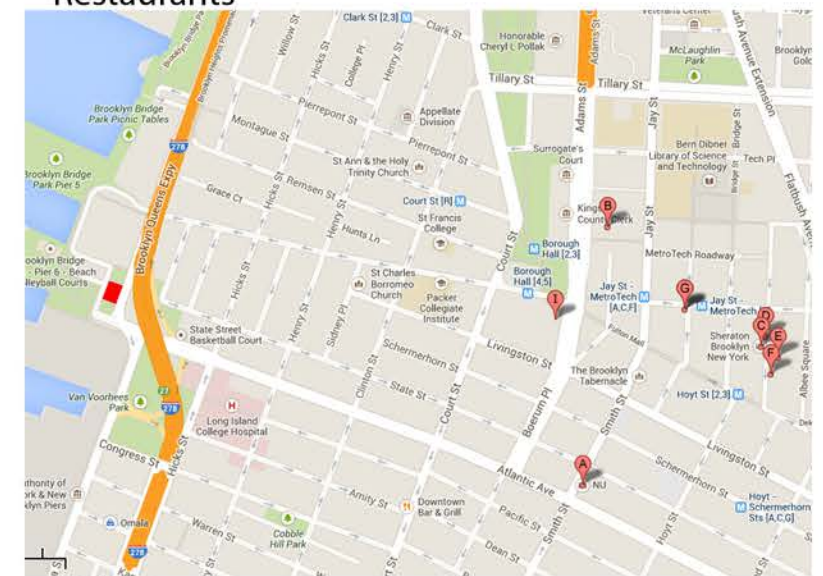

Restaurants

Hotels

Circulation

In 1900, the New York Dock Company consolidated almost all of the waterfront property between Fulton Street and Erie Basin. At its peak, the New York Dock Co. owned or managed over 40 piers and approximately 150 stores and warehouses, making it the largest private freight terminal in the world. The site of Brooklyn Bridge Park was a thriving public waterfront through the first half of the 20th Century. However, in the 1950's, shipping in the area began a steady decline in use as New York's older port areas lost ground to container shipping and to competition from other east coast cities. In addition, in the 1950's the construction of the Brooklyn-Queens Expressway created an approximately 60-foot-high elevated structure parallel to Furman Street that fully separated the Brooklyn Heights neighborhood from the waterfront. By the late 1970's, Piers 1-6 were primarily serving as warehouses and generating only modest levels of revenue for the Port Authority. In 1983, the Port Authority ceased cargo ship operations on Piers 1-6.

December 21

September 21

June 21

Unit 1 NW

Unit 2 NW

Unit 3 NW

Unit 4 NW

Unit 1 SE