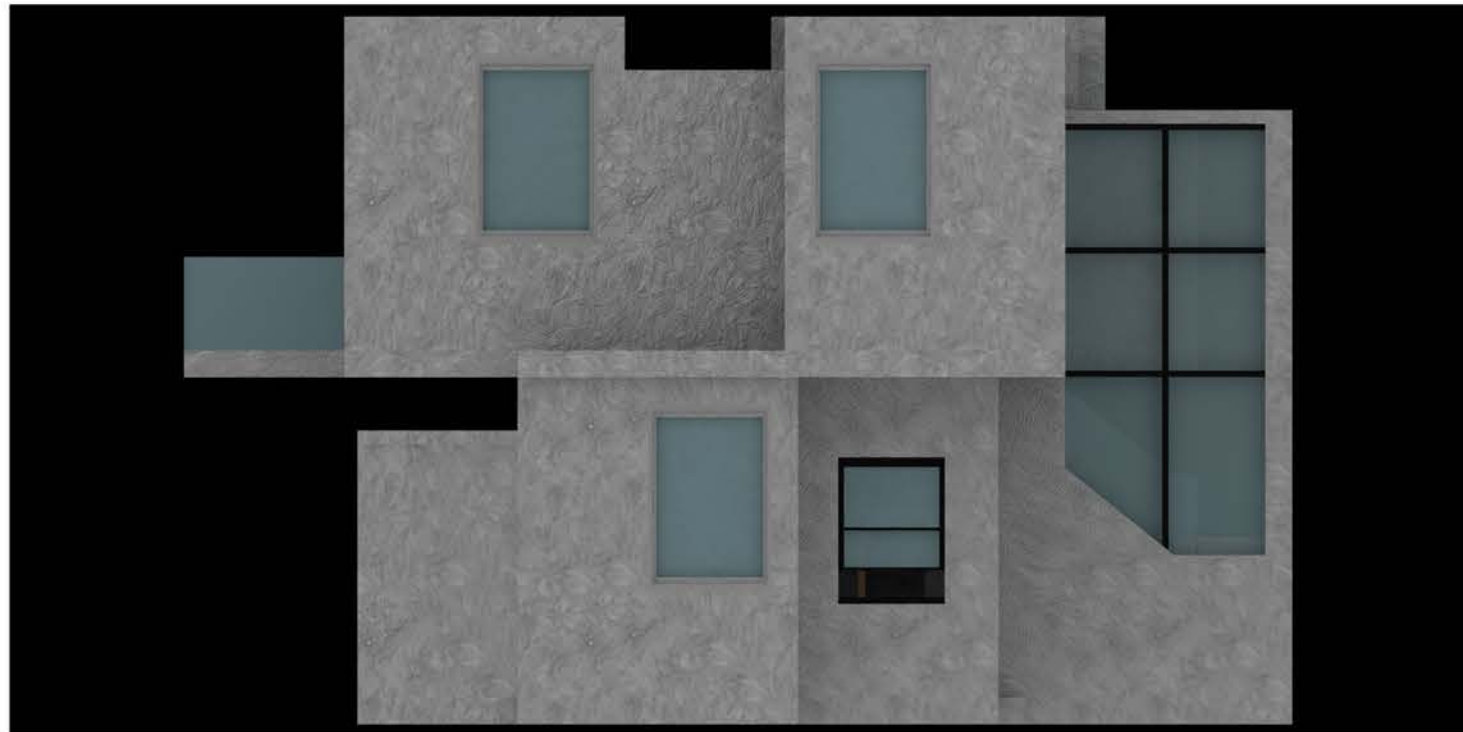

✕ Fan =

**Stella Ceiling Fan**  
 Fan body: 12"D X 12.5"H  
 Ceiling canopy: 5.25"D

● Light 1 =

**Milford - Early Electric Collection**  
**Shade:** Opal cased glass  
**LED socket set:** Aluminum w/clear glass lens  
**MP canopy:** Steel

● Light 2 =

**BellacorPro Vertigo Bronze Three-Light Pendant**  
 Hang straight canopy

● Light 3 =

**21watt Impulse LED Track Luminaire**

Isaias Garcia  
Arch 3510 Prof. Jill Bouratoglou  
Project 1