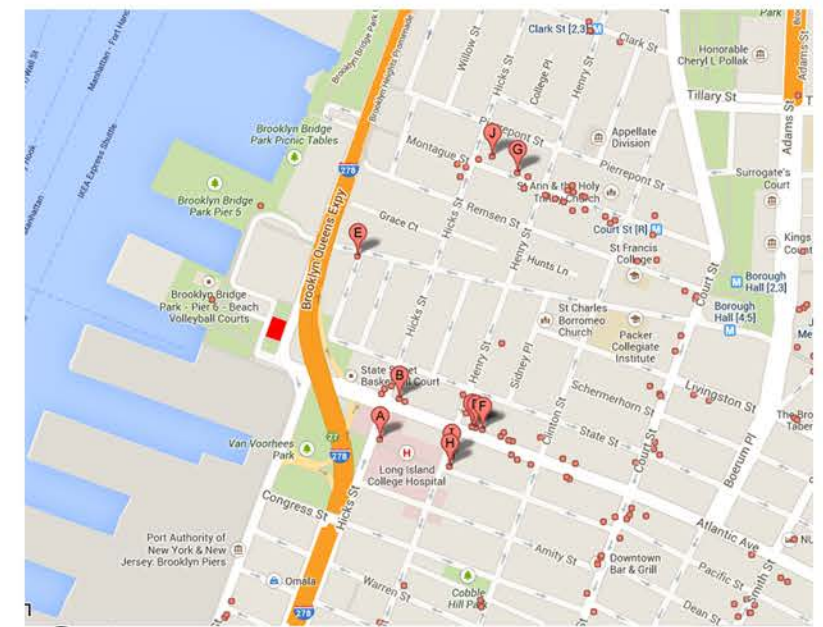

Restaurants

Hotels

Circulation

In 1900, the New York Dock Company consolidated almost all of the waterfront property between Fulton Street and Erie Basin. At its peak, the New York Dock Co. owned or managed over 40 piers and approximately 150 stores and warehouses, making it the largest private freight terminal in the world. The site of Brooklyn Bridge Park was a thriving public waterfront through the first half of the 20th Century. However, in the 1950's, shipping in the area began a steady decline in use as New York's older port areas lost ground to container shipping and to competition from other east coast cities. In addition, in the 1950's the construction of the Brooklyn-Queens Expressway created an approximately 60-foot-high elevated structure parallel to Furman Street that fully separated the Brooklyn Heights neighborhood from the waterfront. By the late 1970's, Piers 1-6 were primarily serving as warehouses and generating only modest levels of revenue for the Port Authority. In 1983, the Port Authority ceased cargo ship operations on Piers 1-6.

December 21

September 21

June 21

Unit 1 NW

Unit 2 NW

Unit 3 NW

Unit 4 NW

Unit 1 SE