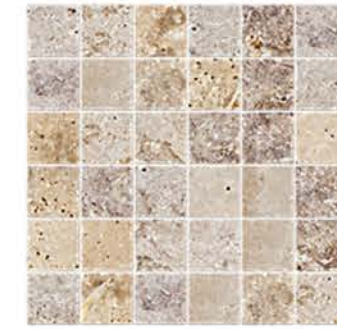

Frigidaire Gallery Series FGMV174K
1.7 cu. ft. Over-the-Range Microwave
Width: 29 15/16"
Depth: 16 3/16"
Height: 16 3/8"

Frigidaire FHWC3025MW
30" Under Cabinet Range Hood
Width: 30"
Depth: 18 5/8"
Height: 5"

Bathroom Wall