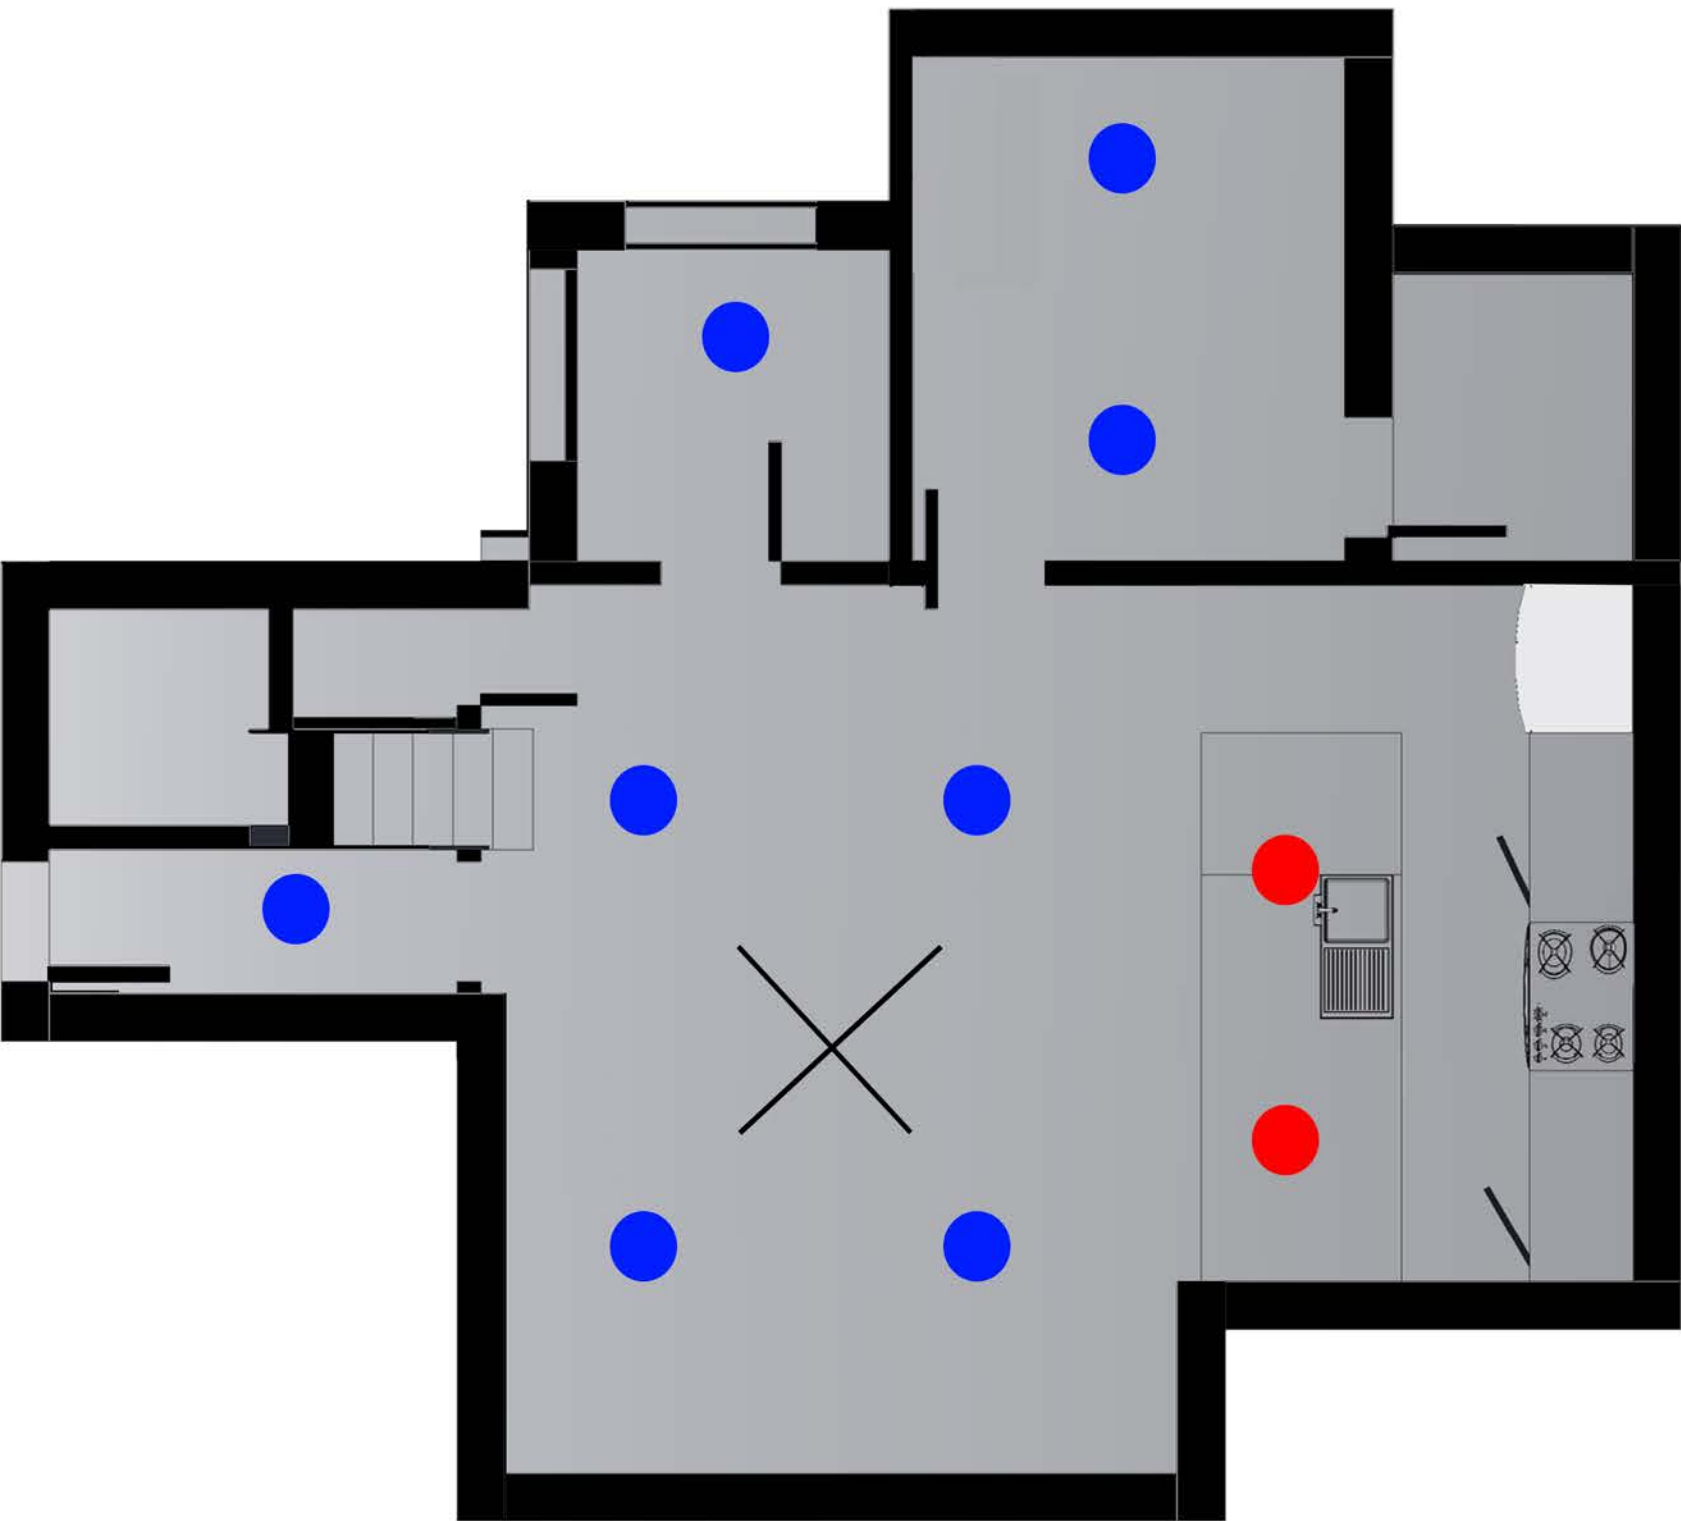

**Elkay Lustertone Collection LR1716**  
17" Top Mount Single Bowl Stainless Steel Sink with one hole

**Verona VEFSGE365**  
36" Pro-Style Dual-Fuel Range  
Width: 35 7/8"  
Depth: 24"  
Height: 35 3/8" - 36 1/4"

**Frigidaire FHWC3025MW**  
30" Under Cabinet Range Hood  
Width: 30"  
Depth: 18 5/8"  
Height: 5"

**Bathroom Wall**

**Bathroom Floor**

**Elkay Asana Collection  
RLLVR12**  
14" Top Mount Round  
Bowl Stainless Steel  
Lavatory Sink

**MTI Andrea 17 Tub**

**Danze Logan  
Square Trim Only Single  
Handle Pressure Balance**

**Elkay LKD2490BH**  
Double Handle Bath-  
room Faucet

**Gabrielle Comfort  
Height one-piece  
elongated 1.28 gpf  
toilet**  
Height 28"  
Length 28-3/8"  
Width 18-3/4"

● Light 1 =

**Milford - Early Electric Collection**  
**Shade:** Opal cased glass  
**LED socket set:** Aluminum w/clear glass lens  
**MP canopy:** Steel

● Light 2 =

**BellacorPro Vertigo Bronze Three-Light Pendant**  
 Hang straight canopy