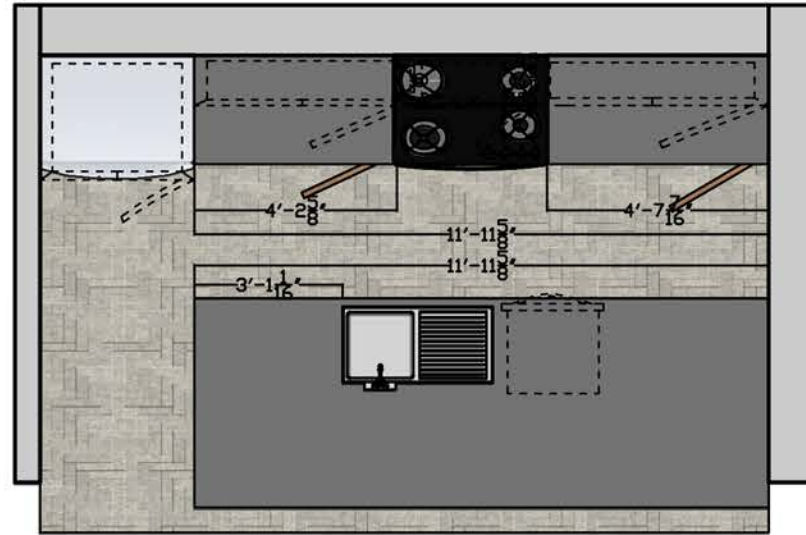

Kitchen Plan