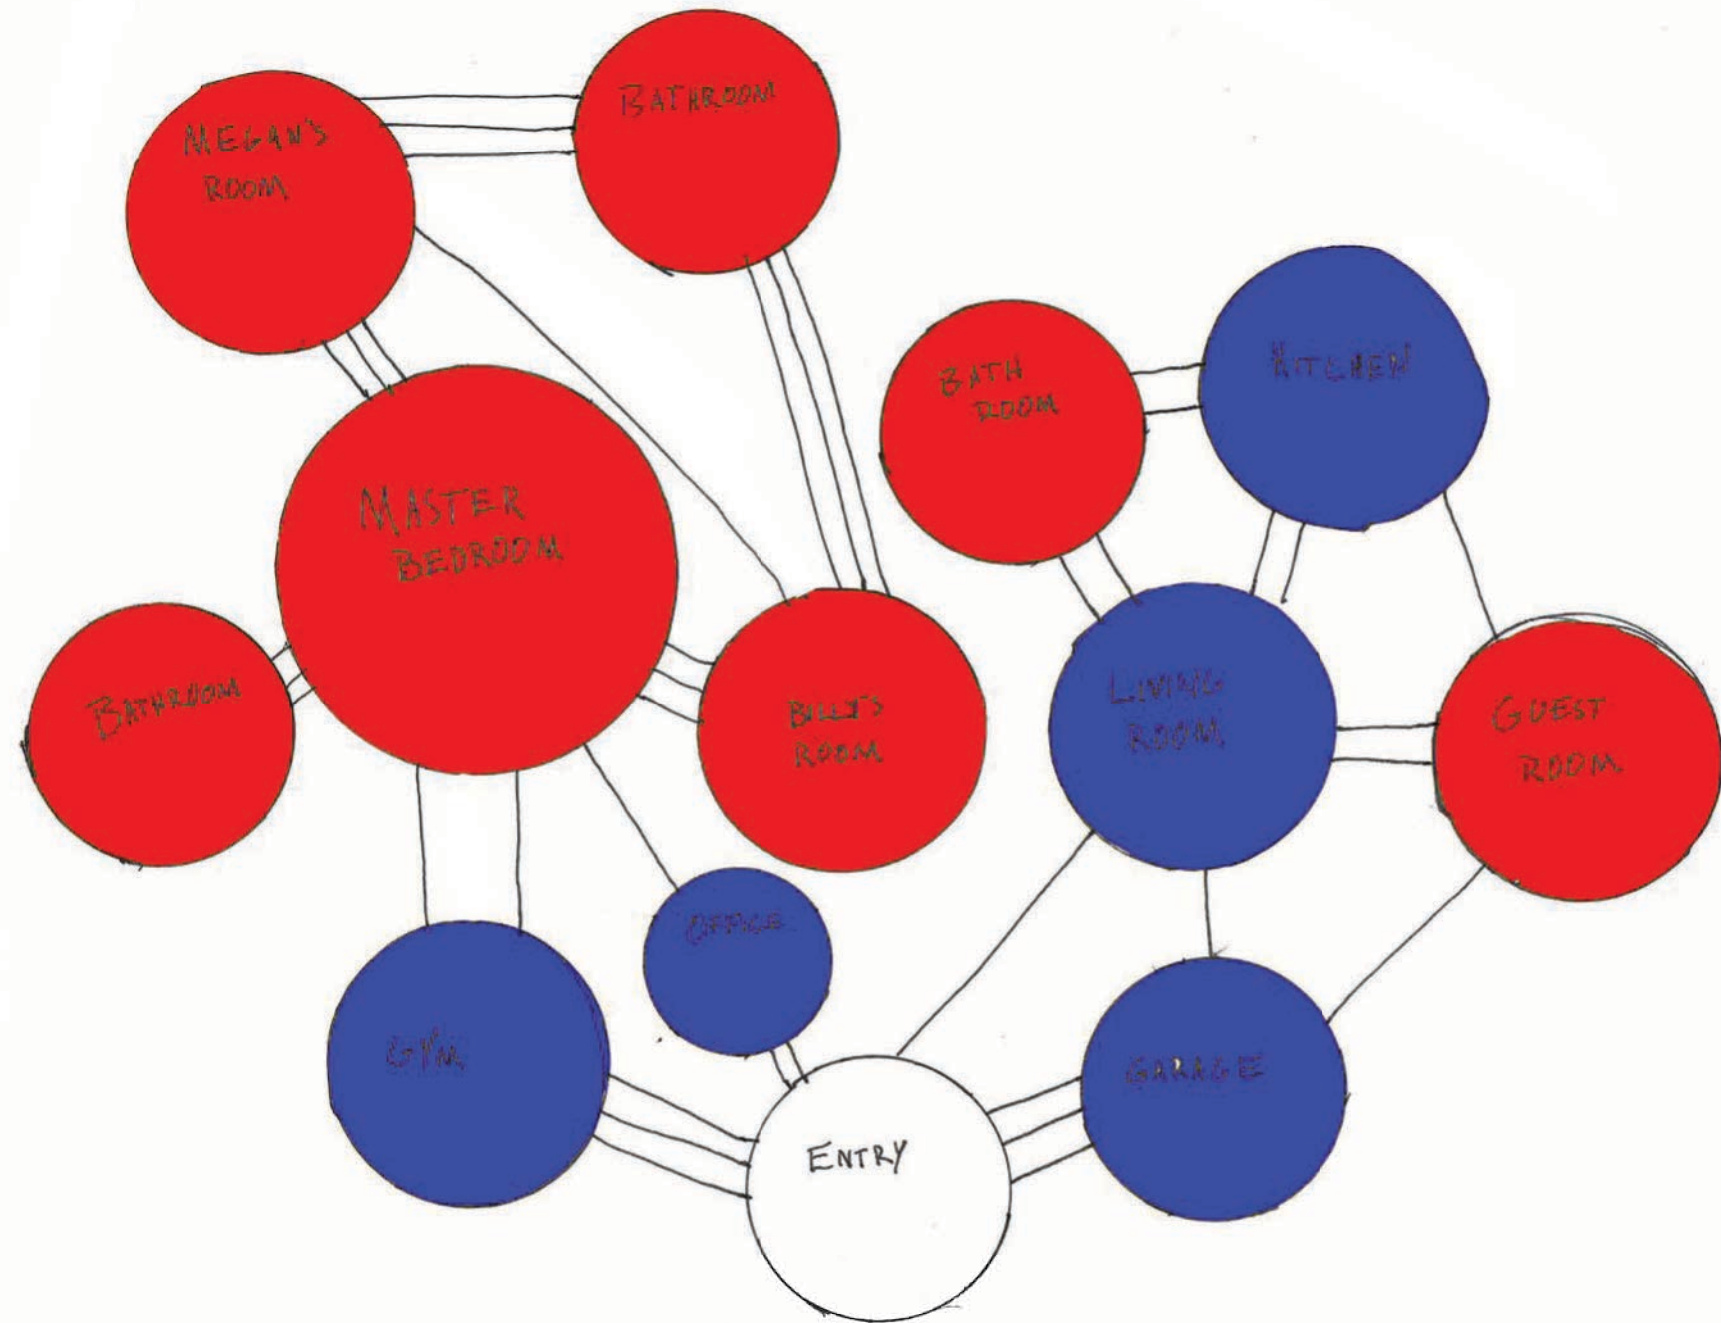

Megan (7) loves to dance and watch ballet. Billy (1) is still little, but soon will be big & strong.

Family of four (Jack, Annabeth, Megan, and Billy Dempsey). Jack is the father, and he is a boxer, while Anna beth, the mother, is a copy editor. Both need ample space for them to be able to train/work on their professions, without waking the kids. They are also big fans of having outdoor parties and have guests stay over.

Restaurants

Hotels

Circulation

In 1900, the New York Dock Company consolidated almost all of the waterfront property between Fulton Street and Erie Basin. At its peak, the New York Dock Co. owned or managed over 40 piers and approximately 150 stores and warehouses, making it the largest private freight terminal in the world. The site of Brooklyn Bridge Park was a thriving public waterfront through the first half of the 20th Century. However, in the 1950's, shipping in the area began a steady decline in use as New York's older port areas lost ground to container shipping and to competition from other east coast cities. In addition, in the 1950's the construction of the Brooklyn-Queens Expressway created an approximately 60-foot-high elevated structure parallel to Furman Street that fully separated the Brooklyn Heights neighborhood from the waterfront. By the late 1970's, Piers 1-6 were primarily serving as warehouses and generating only modest levels of revenue for the Port Authority. In 1983, the Port Authority ceased cargo ship operations on Piers 1-6.

December 21

September 21

June 21

Unit 1 NW

Unit 2 NW

Unit 3 NW

Unit 4 NW

Unit 1 SE