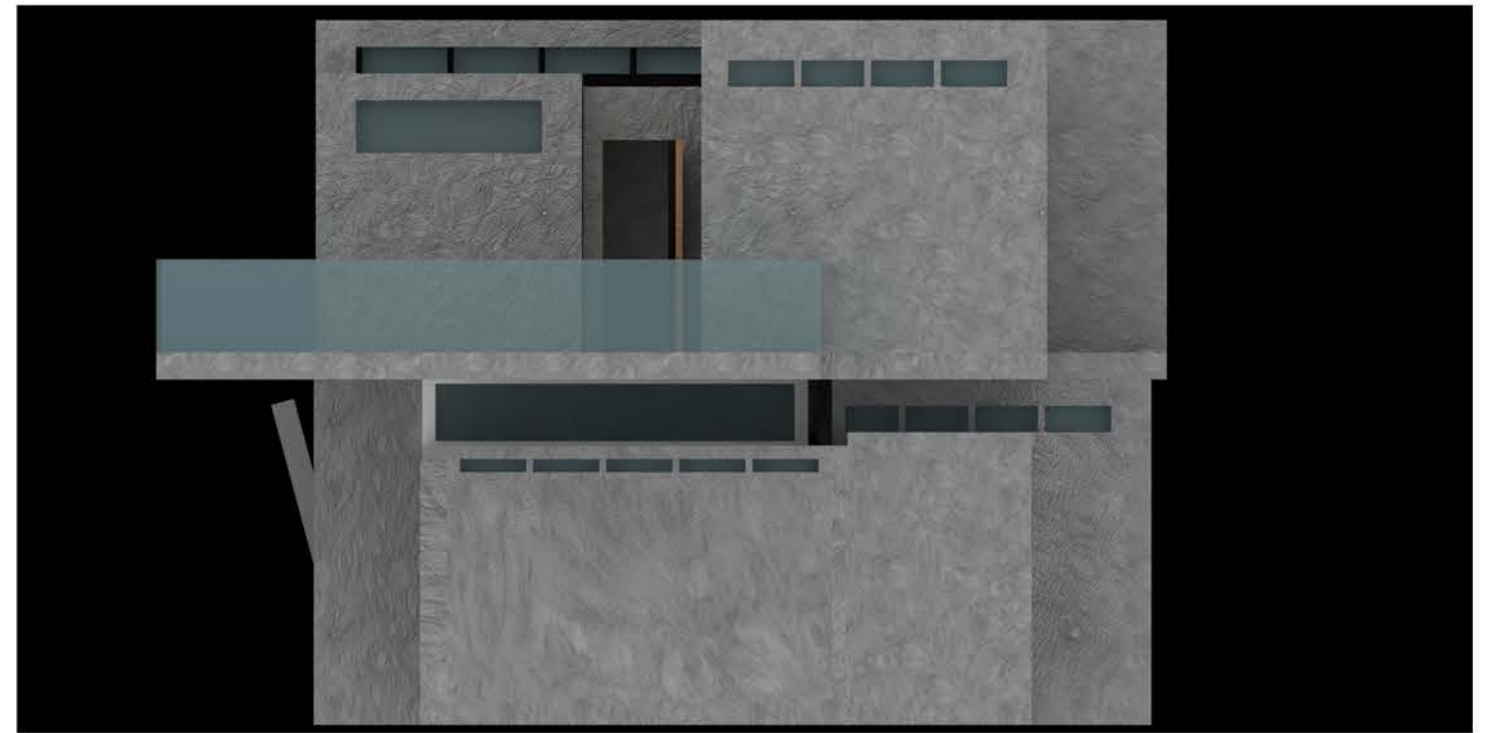

✕ Fan =

**Stella Ceiling Fan**  
 Fan body: 12"D X 12.5"H  
 Ceiling canopy: 5.25"D

● Light 1 =

**Milford - Early Electric Collection**  
**Shade:** Opal cased glass  
**LED socket set:** Aluminum w/clear glass lens  
**MP canopy:** Steel

● Light 2 =

**BellacorPro Vertigo Bronze Three-Light Pendant**  
 Hang straight canopy

● Light 3 =

**21watt Impulse LED Track Luminaire**

Isaias Garcia  
Arch 3510 Prof. Jill Bouratoglou  
Project 1