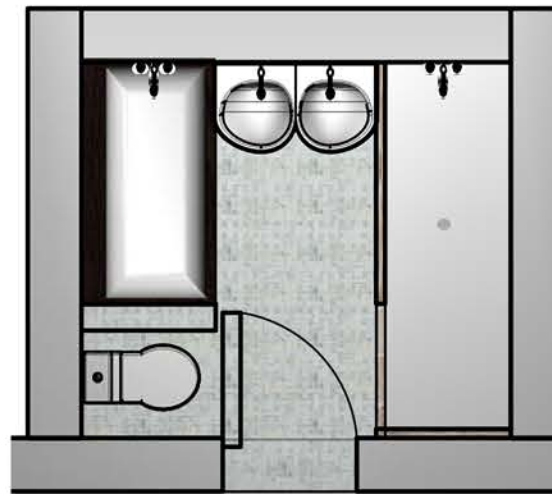

**Elkay Lustertone Collection LR1716**  
17" Top Mount Single Bowl Stainless Steel Sink with one hole

**Verona VEFSGE365**  
36" Pro-Style Dual-Fuel Range  
Width: 35 7/8"  
Depth: 24"  
Height: 35 3/8" - 36 1/4"

**Frigidaire Gallery Series FGHB2866P**  
27.8 cu. ft. French Door Refrigerator  
Width: 36"  
Depth: 33 3/8"  
Height: 69 7/8"

**Frigidaire Gallery Series FGMV174K**  
1.7 cu. ft. Over-the-Range Microwave  
Width: 29 15/16"  
Depth: 16 3/16"  
Height: 16 3/8"

**Frigidaire FHWC3025MW**  
30" Under Cabinet Range Hood  
Width: 30"  
Depth: 18 5/8"  
Height: 5"

**Bathroom Wall**

**Bathroom Floor**

**Elkay Asana Collection  
RLLVR12**  
14" Top Mount Round  
Bowl Stainless Steel  
Lavatory Sink

**MTI Andrea 17 Tub**

**Danze Logan  
Square Trim Only Single  
Handle Pressure Balance**

**Elkay LKD2490BH**  
Double Handle Bath-  
room Faucet

**Gabrielle Comfort  
Height one-piece  
elongated 1.28 gpf  
toilet**  
Height 28"  
Length 28-3/8"  
Width 18-3/4"