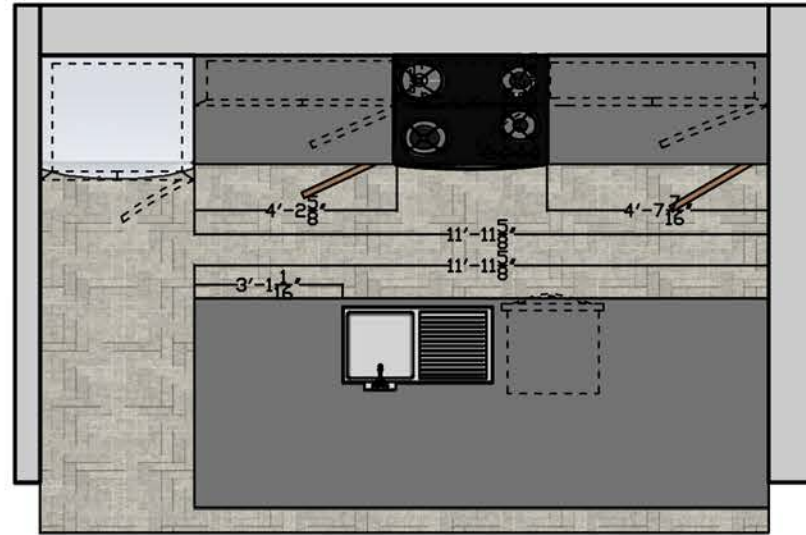

Patio Tile

Hallway - Concrete

Back of Kitchen

Front of Kitchen

Entrance to Kitchen

Kitchen Plan

Elkay Gourmet Collection LKGT2041
Single Lever Pull-Out Kitchen Faucet

Elkay Lustertone Collection LR1716
17" Top Mount Single Bowl Stainless Steel Sink with one hole

Verona VEFSGE365
36" Pro-Style Dual-Fuel Range
Width: 35 7/8"
Depth: 24"
Height: 35 3/8" - 36 1/4"

Frigidaire Gallery Series FGHB2866P
27.8 cu. ft. French Door Refrigerator
Width: 36"
Depth: 33 3/8"
Height: 69 7/8"