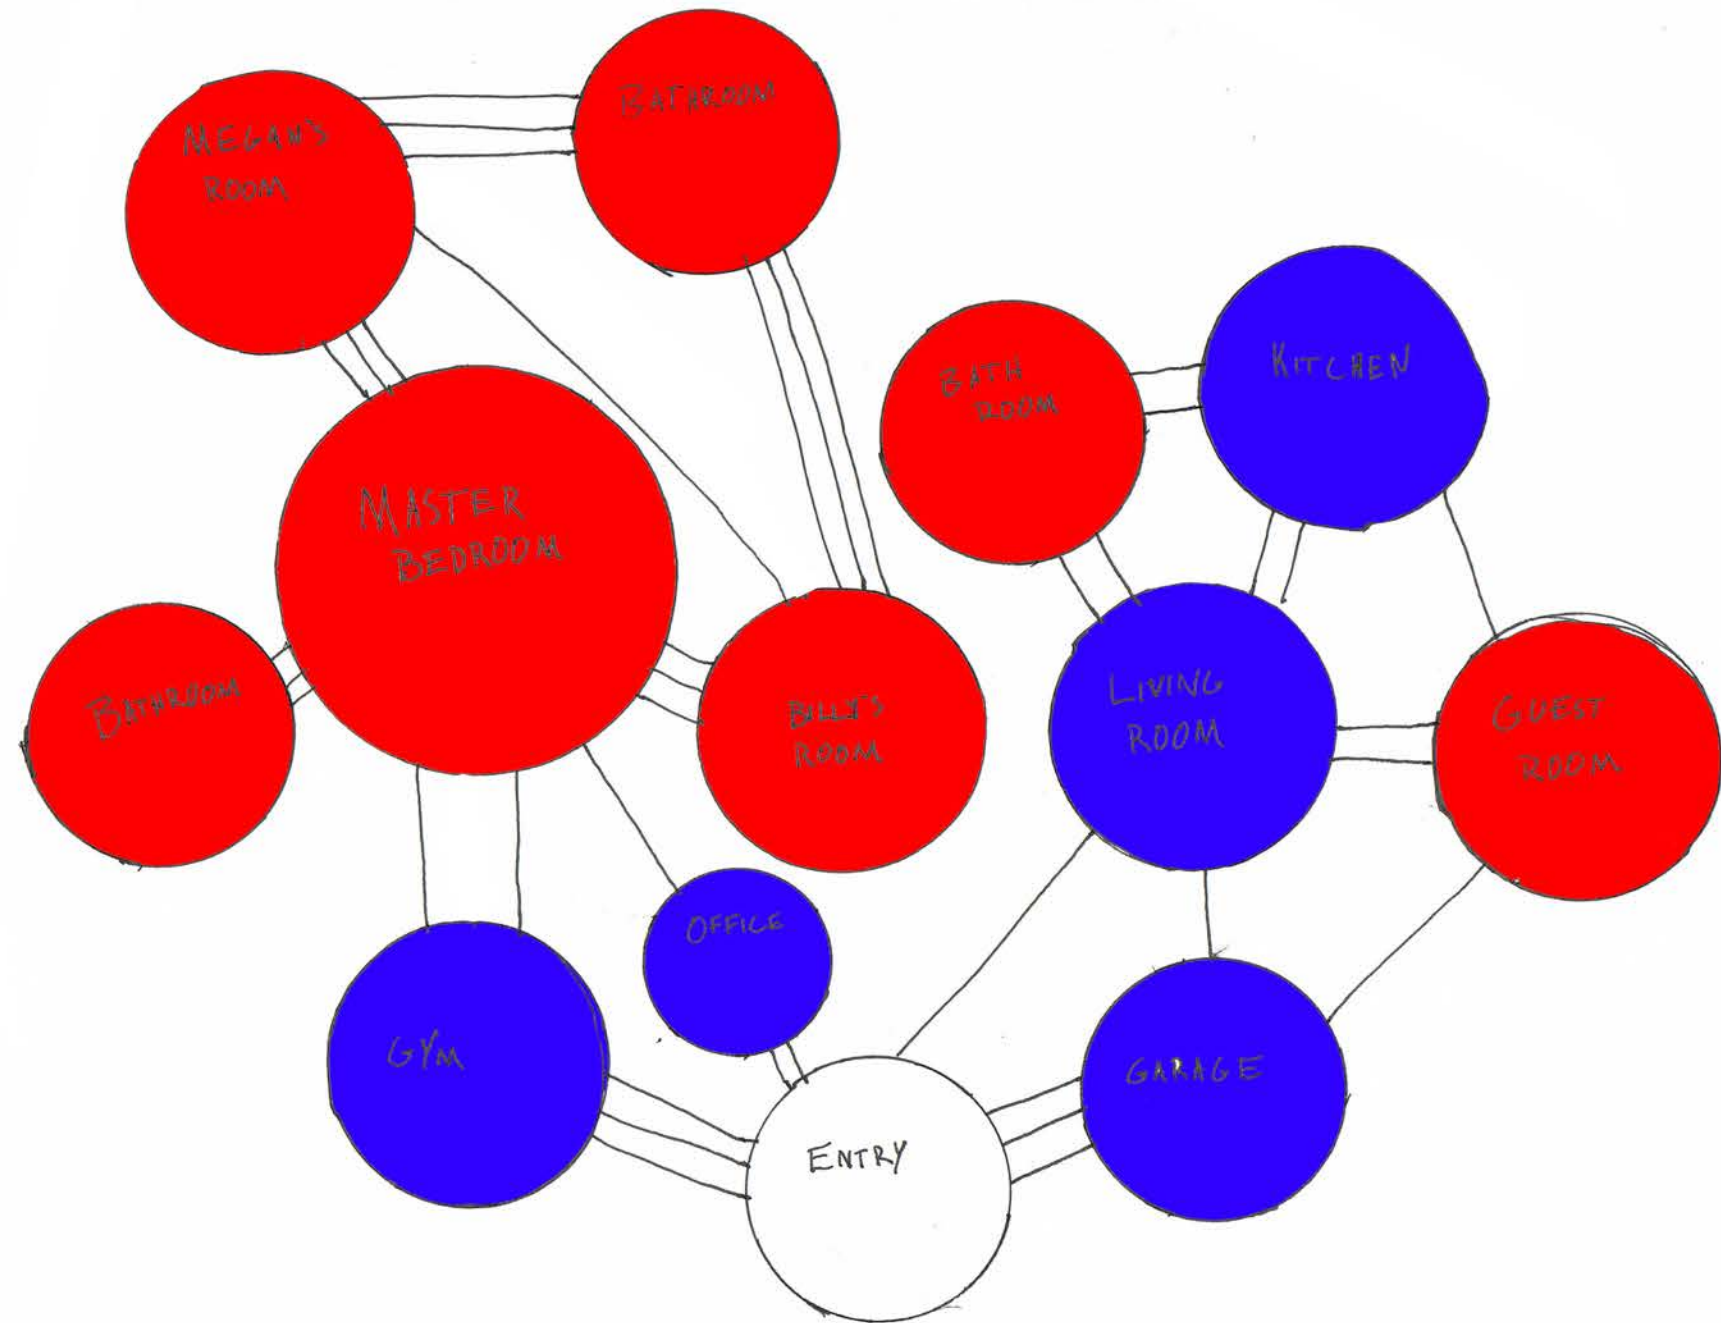

Megan (7) loves to dance and watch ballet. Billy (1) is still little, but soon will be big & strong.

Family of four (Jack, Annabeth, Megan, and Billy Dempsey). Jack is the father, and he is a boxer, while Anna Beth, the mother, is a copy editor. Both need ample space for them to be able to train/work on their professions, without waking the kids. They are also big fans of having outdoor parties and have guests stay over.

In 1900, the New York Dock Company consolidated almost all of the waterfront property between Fulton Street and Erie Basin. At its peak, the New York Dock Co. owned or managed over 40 piers and approximately 150 stores and warehouses, making it the largest private freight terminal in the world. The site of Brooklyn Bridge Park was a thriving public waterfront through the first half of the 20th Century. However, in the 1950's, shipping in the area began a steady decline in use as New York's older port areas lost ground to container shipping and to competition from other east coast cities. In addition, in the 1950's the construction of the Brooklyn-Queens Expressway created an approximately 60-foot-high elevated structure parallel to Furman Street that fully separated the Brooklyn Heights neighborhood from the waterfront. By the late 1970's, Piers 1-6 were primarily serving as warehouses and generating only modest levels of revenue for the Port Authority. In 1983, the Port Authority ceased cargo ship operations on Piers 1-6.

December 21

September 21

June 21

Restaurants

Hotels

Circulation

Unit 1 NW

Unit 2 NW