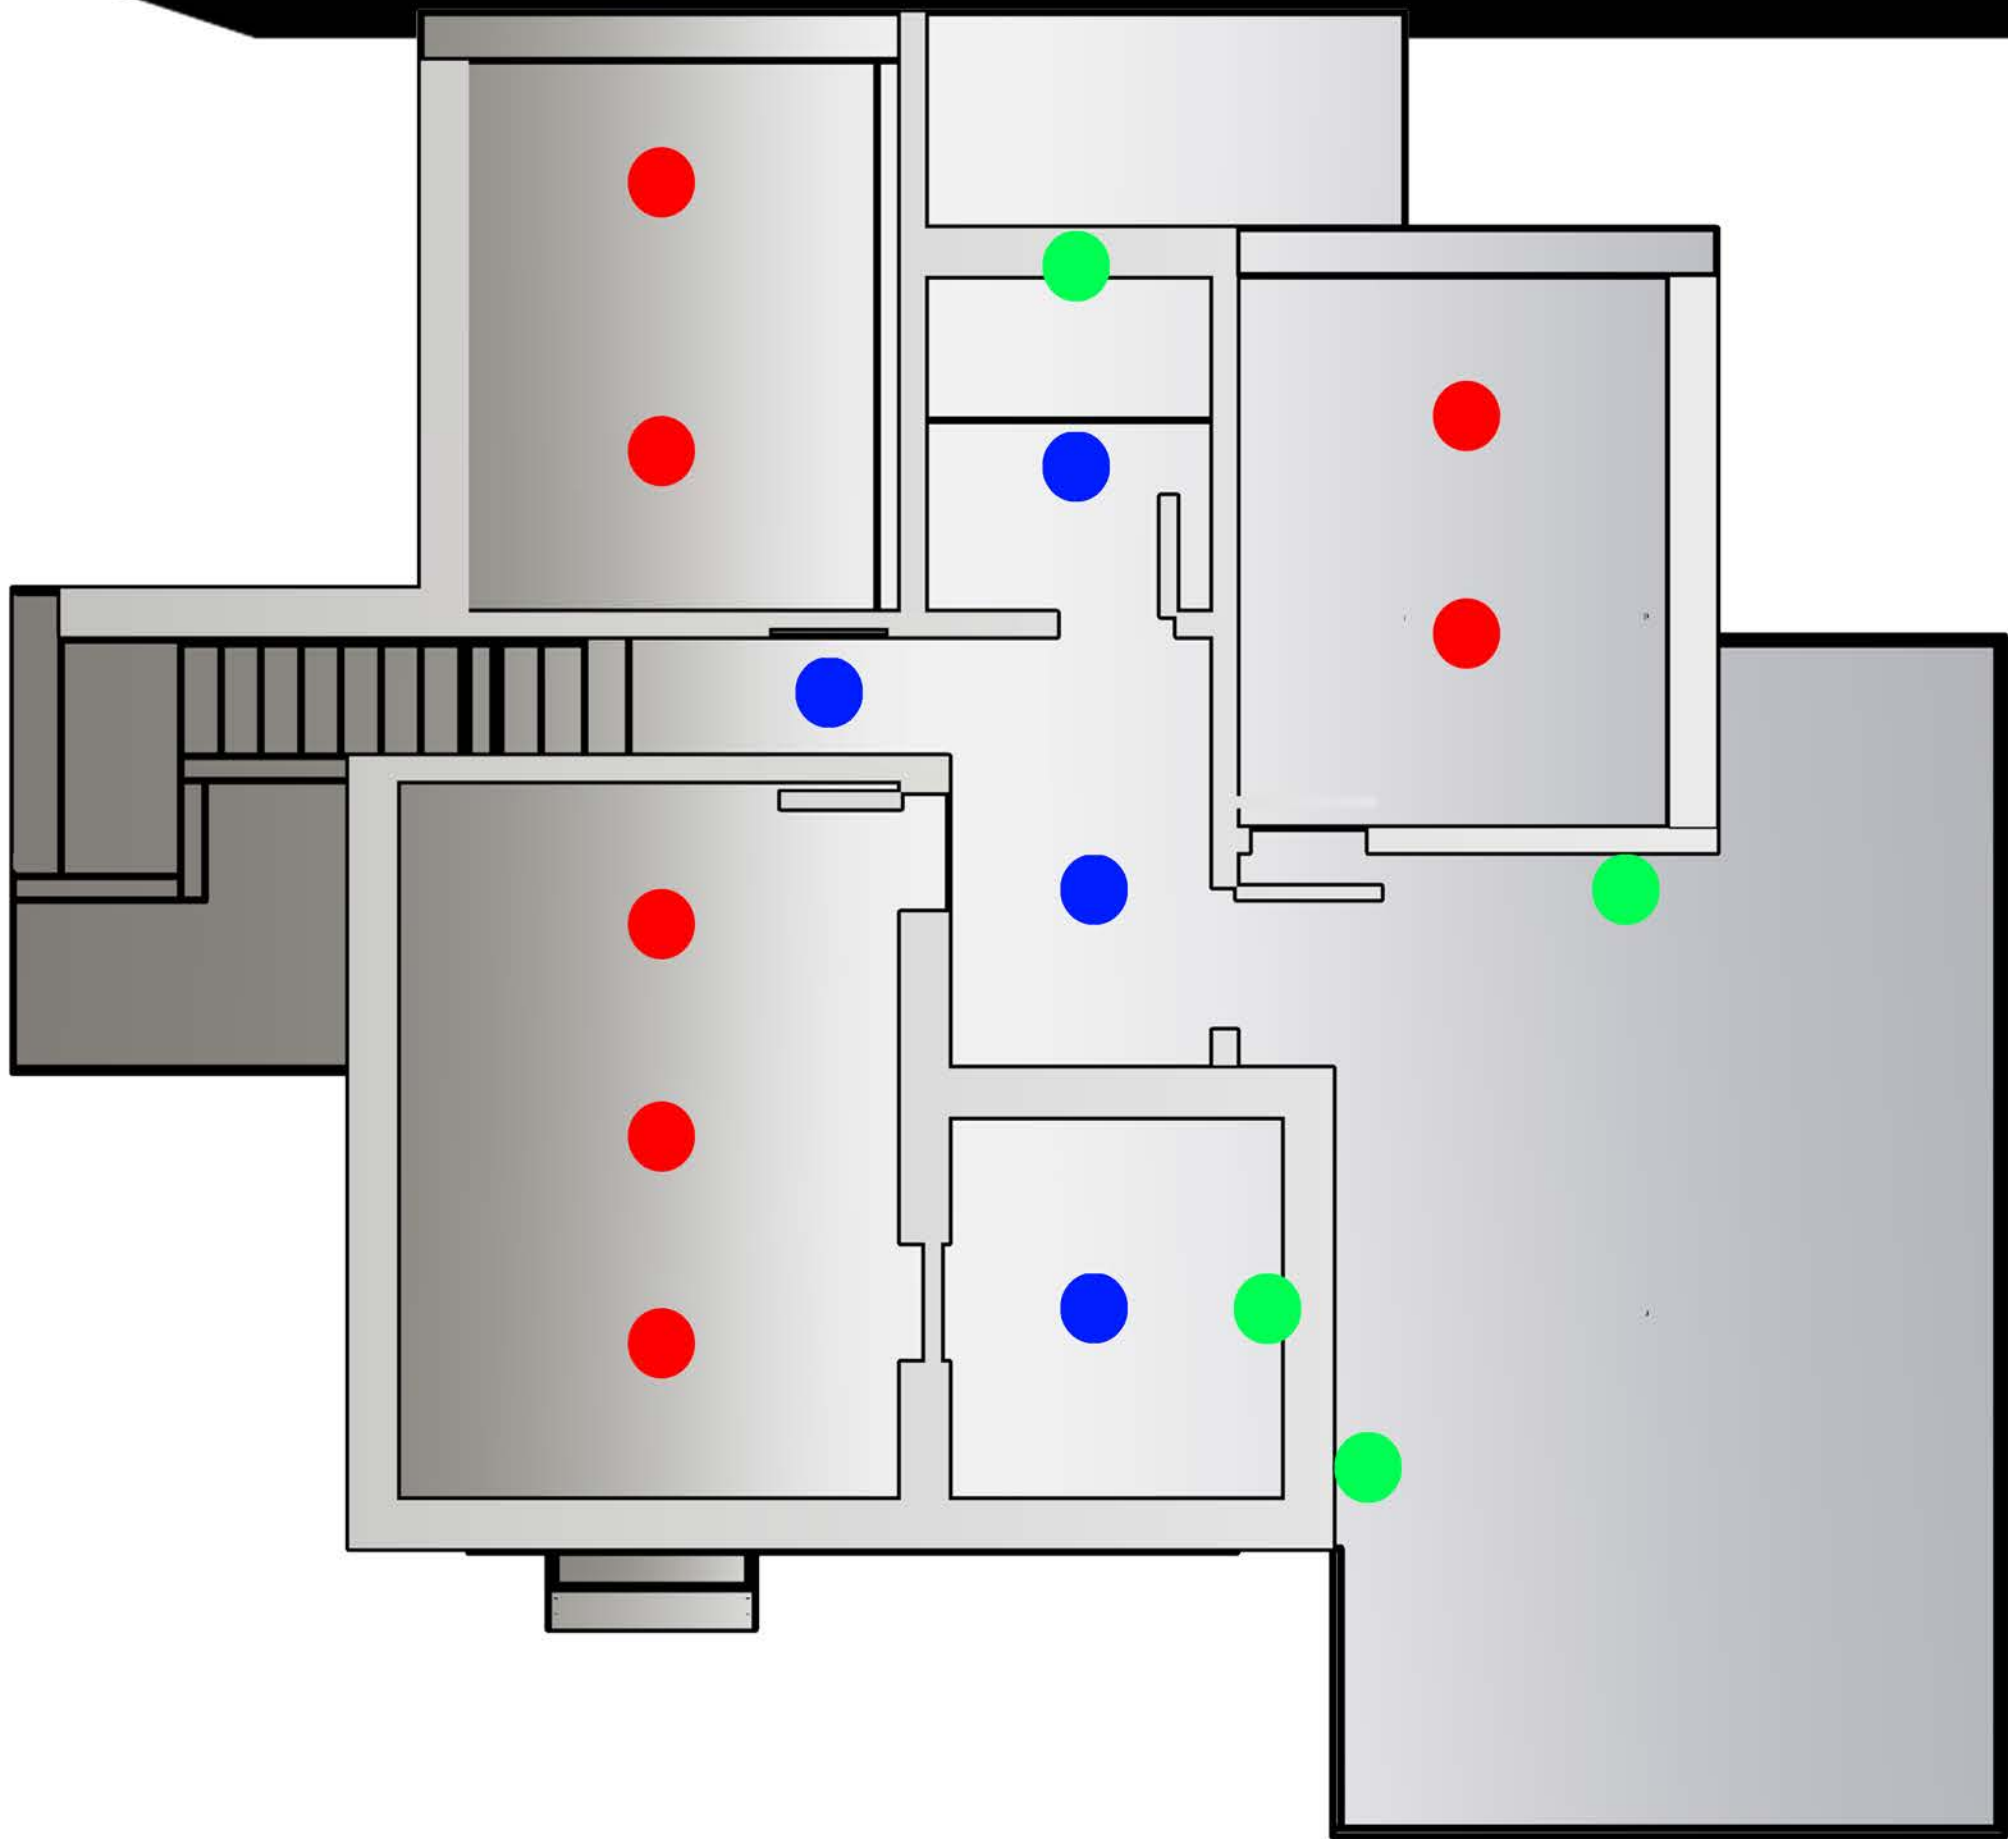

Verona VEFSGE365
36" Pro-Style Dual-Fuel Range
Width: 35 7/8"
Depth: 24"
Height: 35 3/8" - 36 1/4"

Frigidaire Gallery Series FGHB2866P
27.8 cu. ft. French Door Refrigerator
Width: 36"
Depth: 33 3/8"
Height: 69 7/8"

Gabrielle Comfort Height one-piece elongated 1.28 gpf toilet
Height 28"
Length 28-3/8"
Width 18-3/4"

Isaias Garcia
Arch 3510 Prof. Jill Bouratoglou
Project 1

● Light 1 =

Milford - Early Electric Collection
Shade: Opal cased glass
LED socket set: Aluminum w/clear glass lens
MP canopy: Steel

● Light 2 =

BellacorPro Vertigo Bronze Three-Light Pendant
 Hang straight canopy

✕ Fan =

Stella Ceiling Fan
 Fan body: 12"D X 12.5"H
 Ceiling canopy: 5.25"D

● Light 1 =

Milford - Early Electric Collection
Shade: Opal cased glass
LED socket set: Aluminum w/clear glass lens
MP canopy: Steel

● Light 2 =

BellacorPro Vertigo Bronze Three-Light Pendant
 Hang straight canopy

● Light 3 =

21watt Impulse LED Track Luminaire