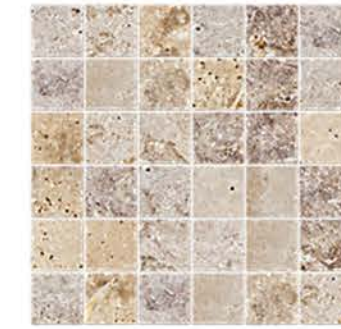

Frigidaire Gallery Series FGMV174K
1.7 cu. ft. Over-the-Range Microwave
Width: 29 15/16"
Depth: 16 3/16"
Height: 16 3/8"

Frigidaire FHWC3025MW
30" Under Cabinet Range Hood
Width: 30"
Depth: 18 5/8"
Height: 5"

Bathroom Wall