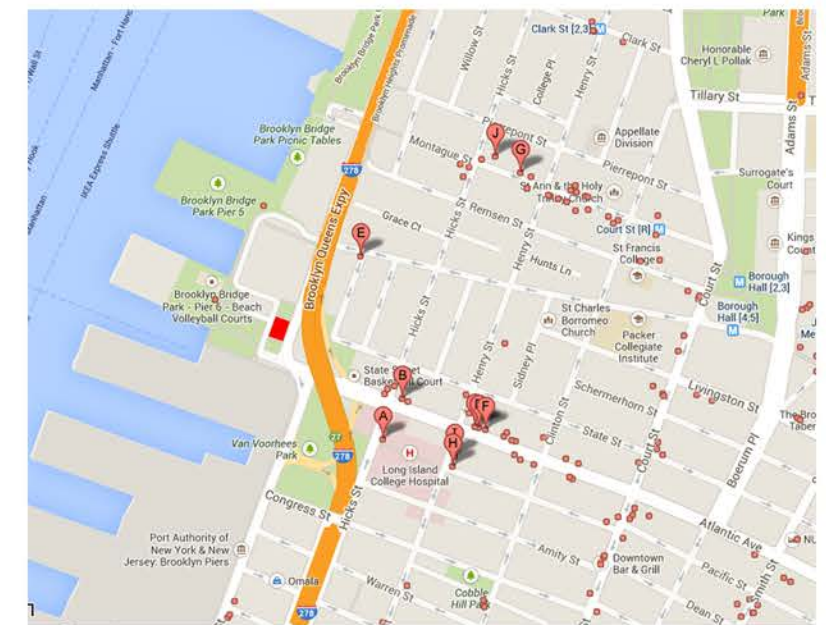

In 1900, the New York Dock Company consolidated almost all of the waterfront property between Fulton Street and Erie Basin. At its peak, the New York Dock Co. owned or managed over 40 piers and approximately 150 stores and warehouses, making it the largest private freight terminal in the world. The site of Brooklyn Bridge Park was a thriving public waterfront through the first half of the 20th Century. However, in the 1950's, shipping in the area began a steady decline in use as New York's older port areas lost ground to container shipping and to competition from other east coast cities. In addition, in the 1950's the construction of the Brooklyn-Queens Expressway created an approximately 60-foot-high elevated structure parallel to Furman Street that fully separated the Brooklyn Heights neighborhood from the waterfront. By the late 1970's, Piers 1-6 were primarily serving as warehouses and generating only modest levels of revenue for the Port Authority. In 1983, the Port Authority ceased cargo ship operations on Piers 1-6.

December 21

September 21

June 21

Restaurants

Hotels

Circulation

Unit 1 NW

Unit 2 NW