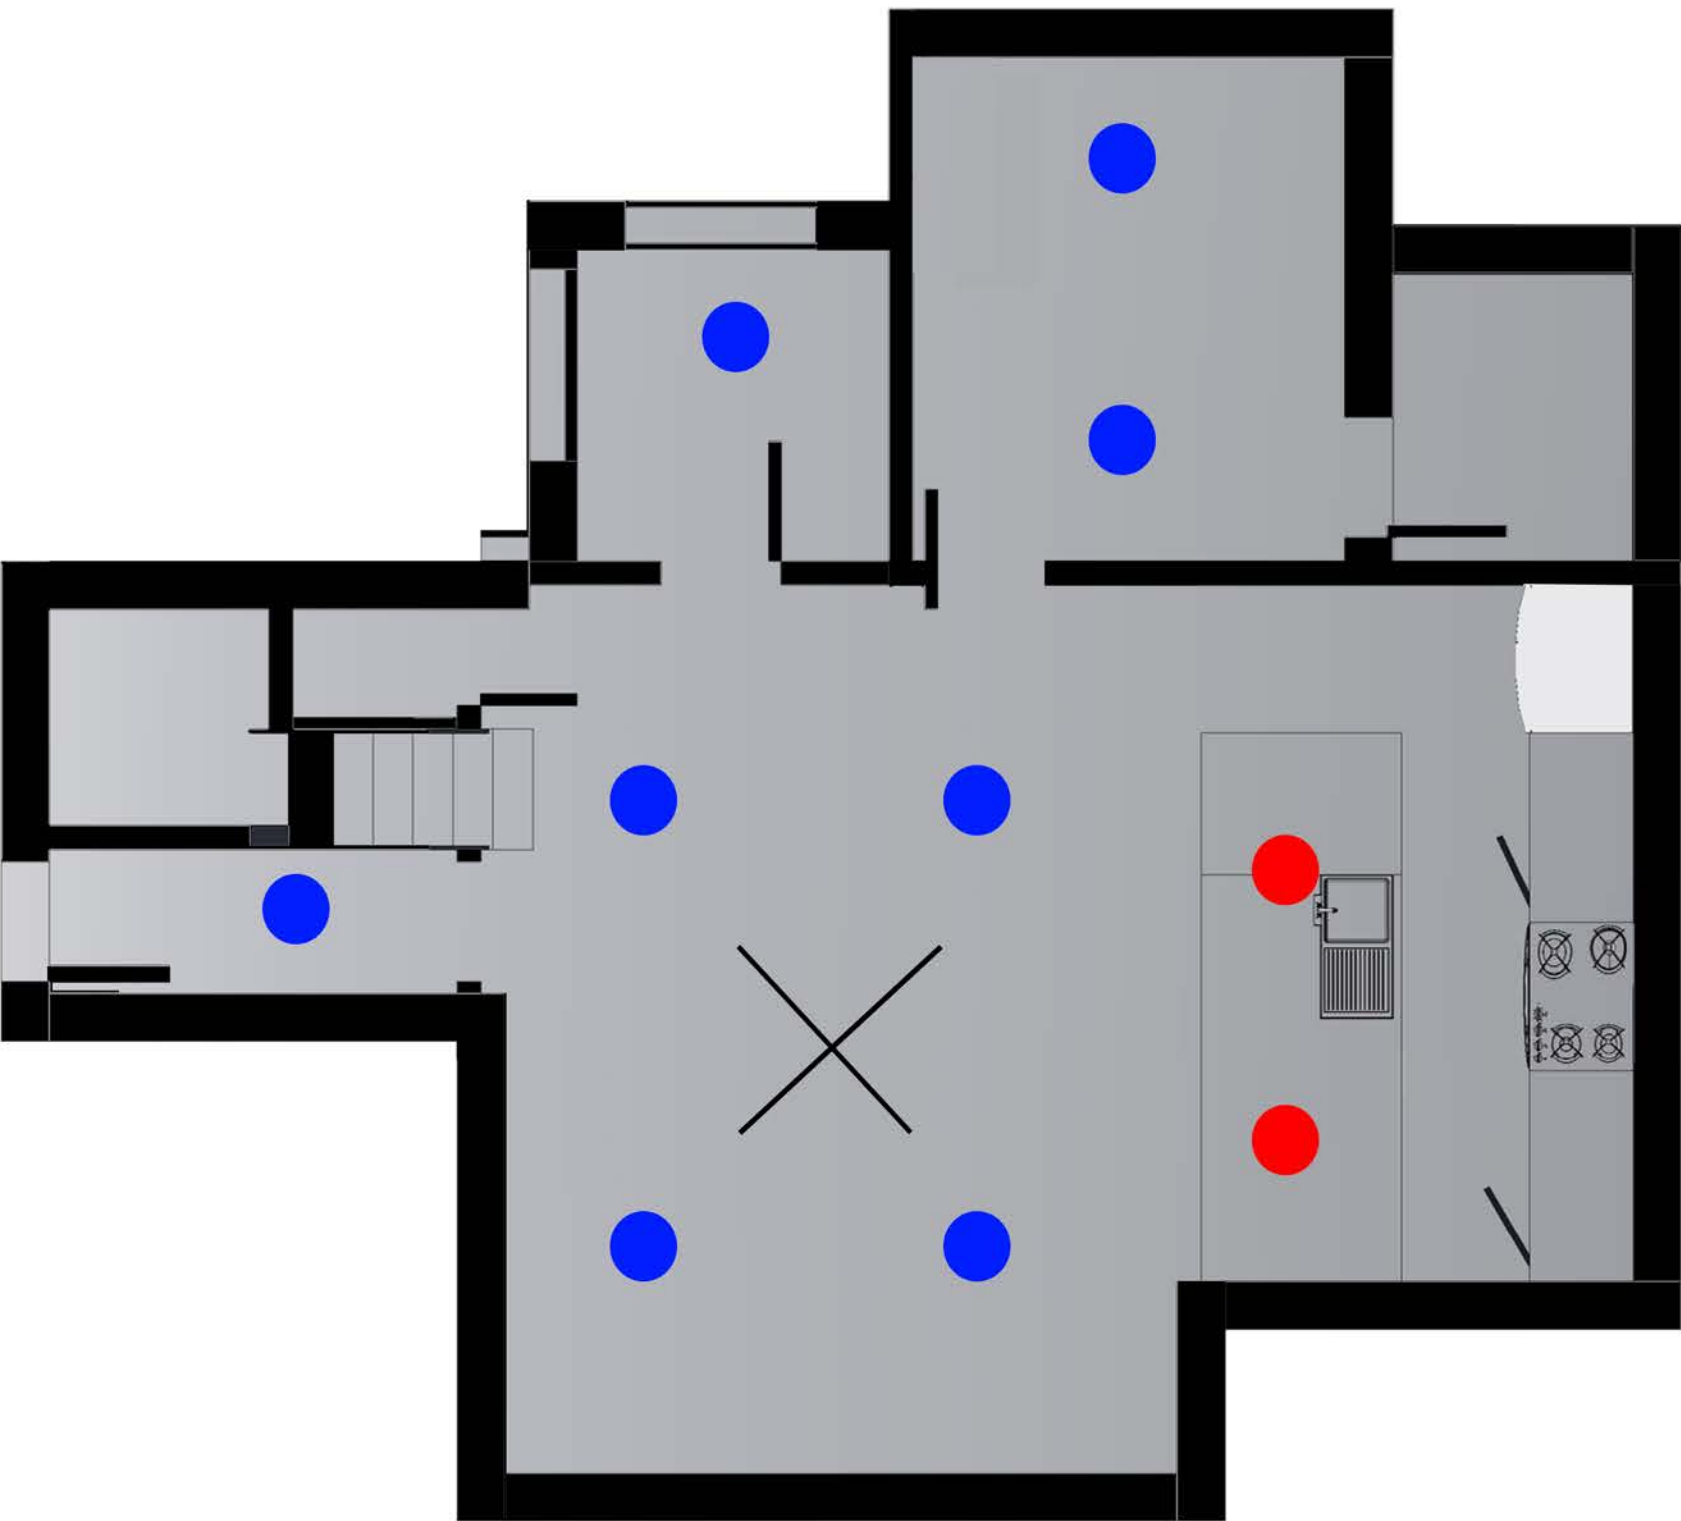

Verona VEFSGE365
36" Pro-Style Dual-Fuel Range
Width: 35 7/8"
Depth: 24"
Height: 35 3/8" - 36 1/4"

Frigidaire Gallery Series FGHB2866P
27.8 cu. ft. French Door Refrigerator
Width: 36"
Depth: 33 3/8"
Height: 69 7/8"

Frigidaire Gallery Series FGMV174K
1.7 cu. ft. Over-the-Range Microwave
Width: 29 15/16"
Depth: 16 3/16"
Height: 16 3/8"

Frigidaire FHWC3025MW
30" Under Cabinet Range Hood
Width: 30"
Depth: 18 5/8"
Height: 5"

Bathroom Wall

Bathroom Floor

Elkay Asana Collection RLLVR12
14" Top Mount Round Bowl Stainless Steel Lavatory Sink

MTI Andrea 17 Tub

Danze Logan Square Trim Only Single Handle Pressure Balance

Elkay LKD2490BH
Double Handle Bathroom Faucet

Gabrielle Comfort Height one-piece elongated 1.28 gpf toilet
Height 28"
Length 28-3/8"
Width 18-3/4"

Isaias Garcia
Arch 3510 Prof. Jill Bouratoglou
Project 1

● Light 1 =

Milford - Early Electric Collection
Shade: Opal cased glass
LED socket set: Aluminum w/clear glass lens
MP canopy: Steel