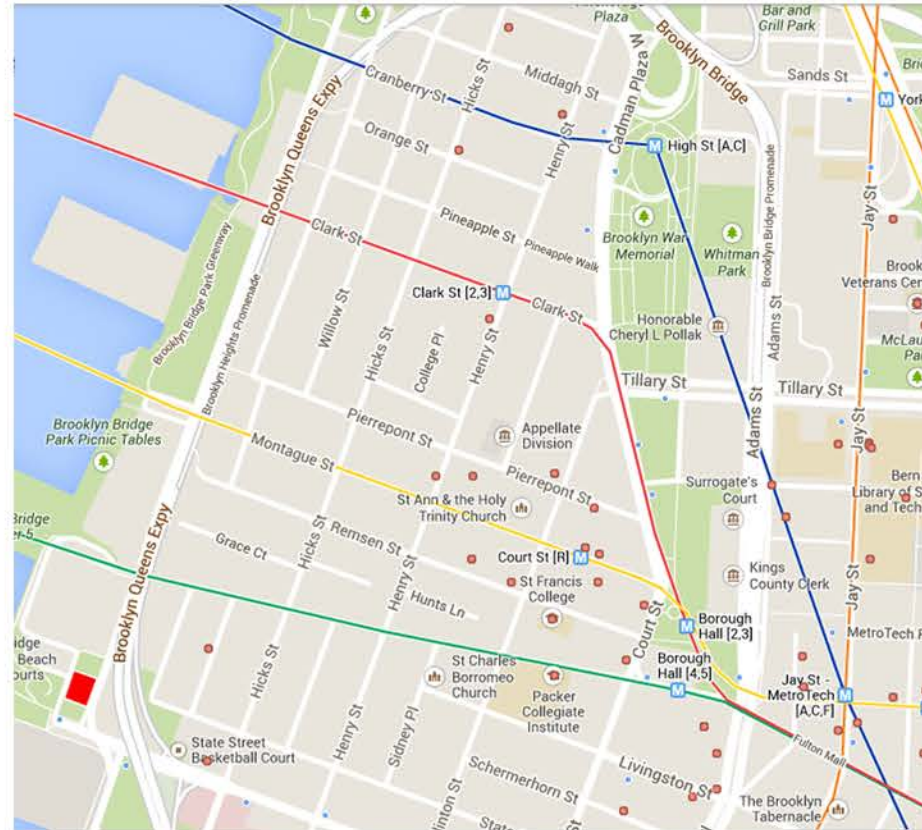

In 1900, the New York Dock Company consolidated almost all of the waterfront property between Fulton Street and Erie Basin. At its peak, the New York Dock Co. owned or managed over 40 piers and approximately 150 stores and warehouses, making it the largest private freight terminal in the world. The site of Brooklyn Bridge Park was a thriving public waterfront through the first half of the 20th Century. However, in the 1950's, shipping in the area began a steady decline in use as New York's older port areas lost ground to container shipping and to competition from other east coast cities. In addition, in the 1950's the construction of the Brooklyn-Queens Expressway created an approximately 60-foot-high elevated structure parallel to Furman Street that fully separated the Brooklyn Heights neighborhood from the waterfront. By the late 1970's, Piers 1-6 were primarily serving as warehouses and generating only modest levels of revenue for the Port Authority. In 1983, the Port Authority ceased cargo ship operations on Piers 1-6.

December 21

September 21

June 21

Restaurants

Hotels

Circulation

Unit 1 NW

Unit 2 NW