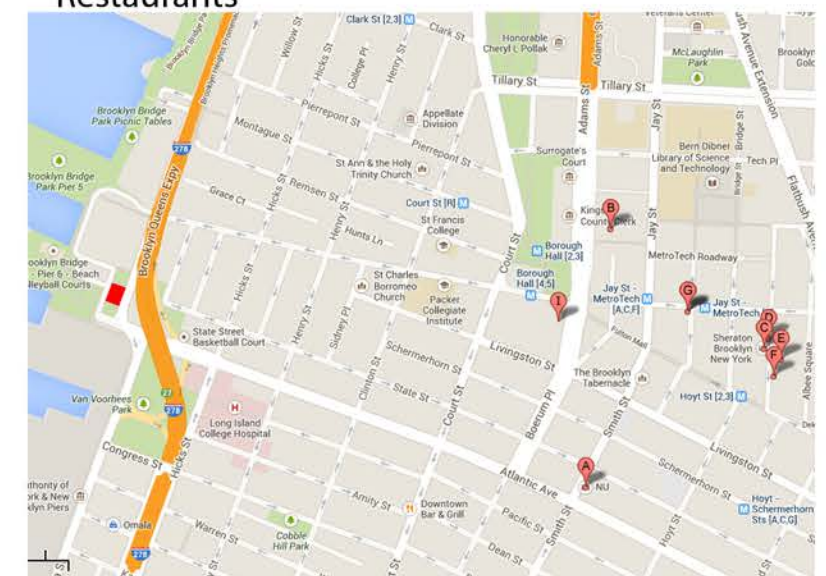

In 1900, the New York Dock Company consolidated almost all of the waterfront property between Fulton Street and Erie Basin. At its peak, the New York Dock Co. owned or managed over 40 piers and approximately 150 stores and warehouses, making it the largest private freight terminal in the world. The site of Brooklyn Bridge Park was a thriving public waterfront through the first half of the 20th Century. However, in the 1950's, shipping in the area began a steady decline in use as New York's older port areas lost ground to container shipping and to competition from other east coast cities. In addition, in the 1950's the construction of the Brooklyn-Queens Expressway created an approximately 60-foot-high elevated structure parallel to Furman Street that fully separated the Brooklyn Heights neighborhood from the waterfront. By the late 1970's, Piers 1-6 were primarily serving as warehouses and generating only modest levels of revenue for the Port Authority. In 1983, the Port Authority ceased cargo ship operations on Piers 1-6.

December 21

September 21

June 21

Restaurants

Hotels

Circulation

Unit 1 NW

Unit 2 NW