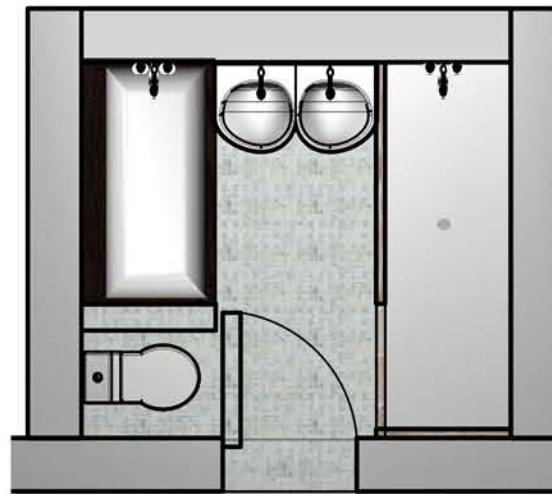

Verona VEFSGE365
36" Pro-Style Dual-Fuel Range
Width: 35 7/8"
Depth: 24"
Height: 35 3/8" - 36 1/4"

Frigidaire Gallery Series FGHB2866P
27.8 cu. ft. French Door Refrigerator
Width: 36"
Depth: 33 3/8"
Height: 69 7/8"

Frigidaire Gallery Series FGMV174K
1.7 cu. ft. Over-the-Range Microwave
Width: 29 15/16"
Depth: 16 3/16"
Height: 16 3/8"

Frigidaire FHWC3025MW
30" Under Cabinet Range Hood
Width: 30"
Depth: 18 5/8"
Height: 5"

Bathroom Wall

Bathroom Floor

Elkay Asana Collection RLLVR12
14" Top Mount Round Bowl Stainless Steel Lavatory Sink

MTI Andrea 17 Tub

Danze Logan Square Trim Only Single Handle Pressure Balance

Elkay LKD2490BH
Double Handle Bathroom Faucet

Gabrielle Comfort Height one-piece elongated 1.28 gpf toilet
Height 28"
Length 28-3/8"
Width 18-3/4"

Isaias Garcia
Arch 3510 Prof. Jill Bouratoglou
Project 1

● Light 1 =

Milford - Early Electric Collection
Shade: Opal cased glass
LED socket set: Aluminum w/clear glass lens
MP canopy: Steel