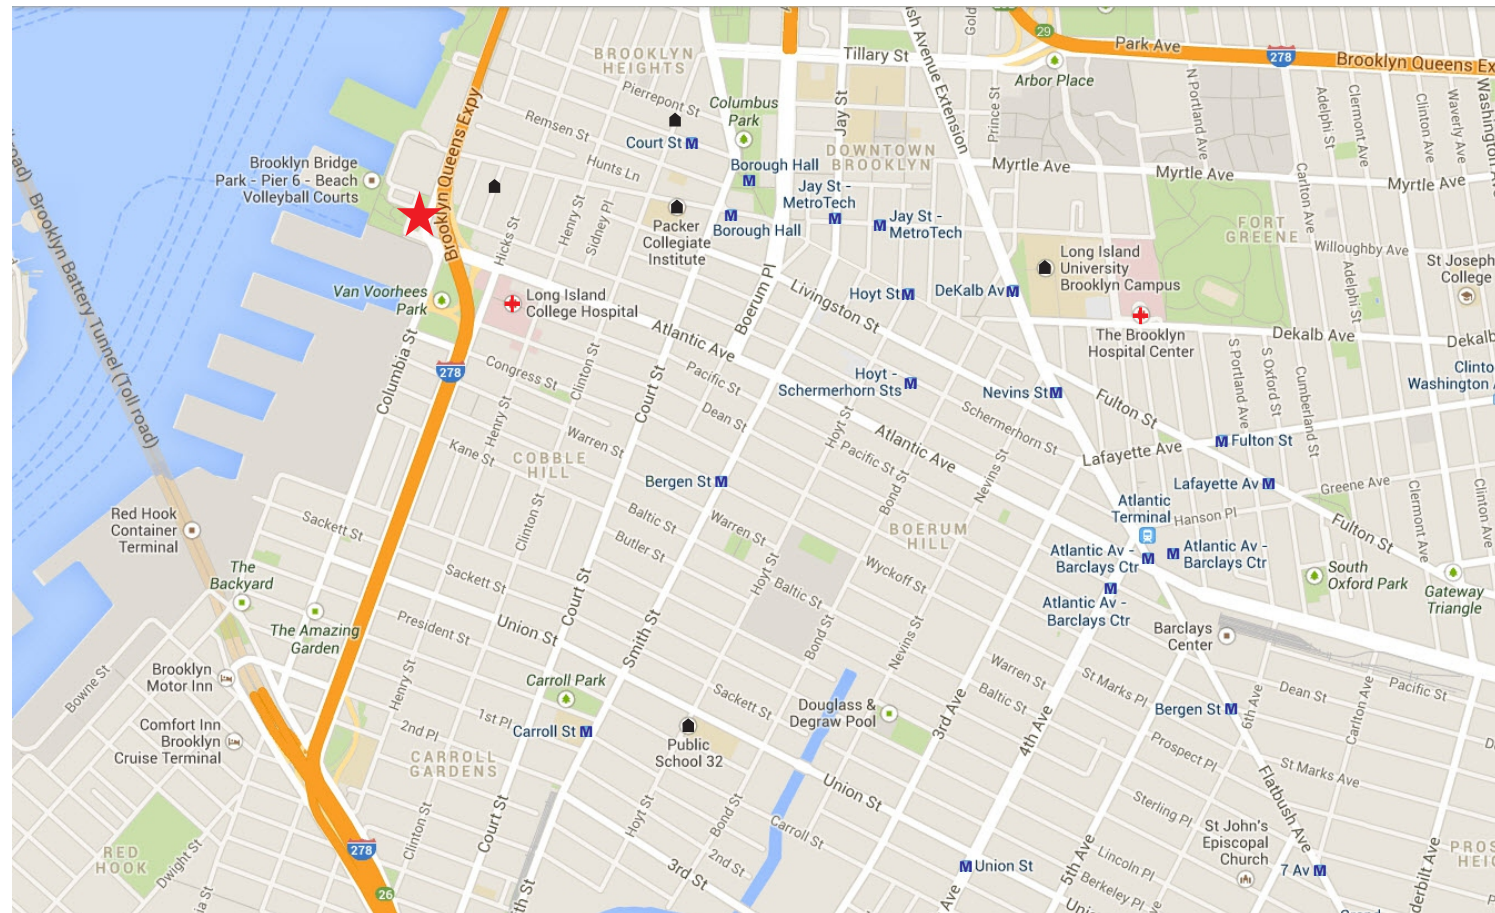

- Site is adjacent to Dog Run & 360 Furman St. 75' x 90' in fenced vacant site
- Vacant 75' x 90' site
- Brooklyn Queens Expwy adjacent to the site & pier 6

SCHOOLS

- * St Ann's Pre School
26 Willow Place
Brooklyn, NY 11201
- * NY Kids Club
182 Henry Street
Brooklyn, NY 11201
- * Kiddie Korner Preschool
117 Remsen Street
Brooklyn, NY 11201
- * WMA Karate
67 Atlantic Avenue
Brooklyn, NY 11201
- * Bulkan's Educational Institute Inc
44 Court Street
Brooklyn, NY 11201
- * Allen School
188 Montague Street
Brooklyn, New York 11201

MAJOR STREETS

- * ATLANTIC AVE
- * COURT STREET
- * FLUSHING AVE

MOVIES

- * 108 Court St Brooklyn, NY 11201

CHURCHES

- * ST CHARLES BORROMEIO CHURCH,
21 Sidney Pl, Brooklyn, NY 1120
- * OUR LADY OF LEBANON MARONITE CHURCH,
113 Remsen St, Brooklyn, NY 11201
- * ST. ANN & HOLY TRINITY CHURCH
157 Montague St, Brooklyn, NY 11201

MTA

- Court St [R]
- Borough Hall [2,3,4,5]
- Clark St [2,3]
- Jay St - MetroTech [A,C,F]

Lisset Garcia | Arch 3510
Prof. Gil | Design V

SITE ANALYSIS