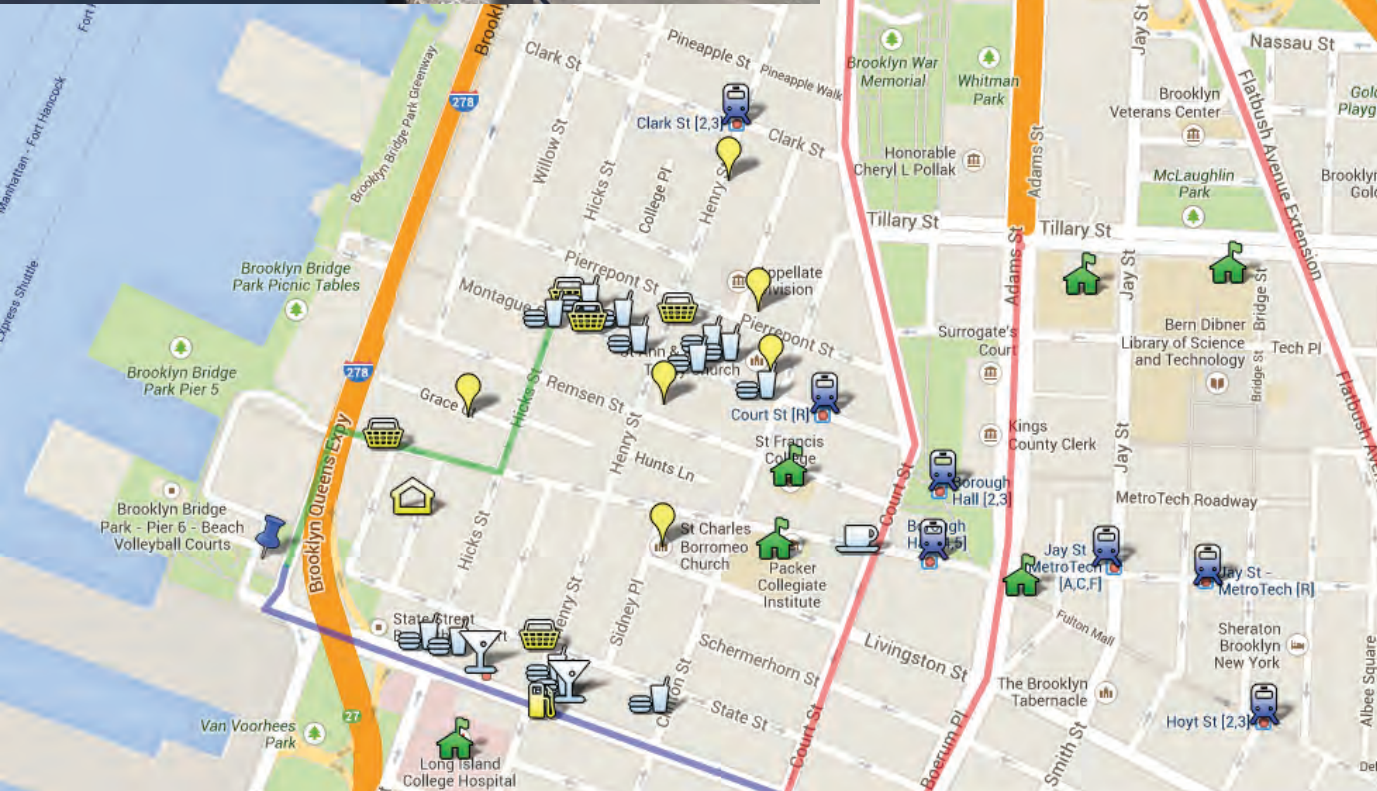

SITE ANALYSIS

PIER 6 BROOKLYN, NY
360 FURMAN STREET

JOSE GONZALEZ
PROF. BOURATOGLU
DESIGN V

COMMERCE

TRAINS AND DISTANCES

- 2,3,4,5 BOROUGH HALL- 3,130FT WALKING JAROLEMON ST.
 - R COURT ST- 3130 FT
 - A,C,F JAY ST METRO TECH- 3950 FT
- BUS LOCATED ON ATLANTIC AVE
-B63

STORE AND SHOPS ON MONTAGUE

-2010 FT

PRE SCHOOL

-24 WILLOW ST

CHURCHES

- ST. ANN & HOLY TRINITY CHURCH
157 Montague St, Brooklyn, NY 11201
- OUR LADY OF LEBANON MARONITE CHURCH,
113 Remsen St, Brooklyn, NY 11201
- ST CHARLES BORROMEO CHURCH,
21 Sidney Pl, Brooklyn, NY 11201

VOLLEY BALL COURT

-ON PIER 6 WAKLING WESTWARD FROM SITE

PARK WITH TENNIS AND BASKETBALL

-ON THE CORNER OF ATLANTIC AVE

REGAL CINEMA

-108 Court St Brooklyn, NY 11201

MAJOR STREETS

- ATLANTIC AVE
- COURT STREET
- FLUSHING AVE