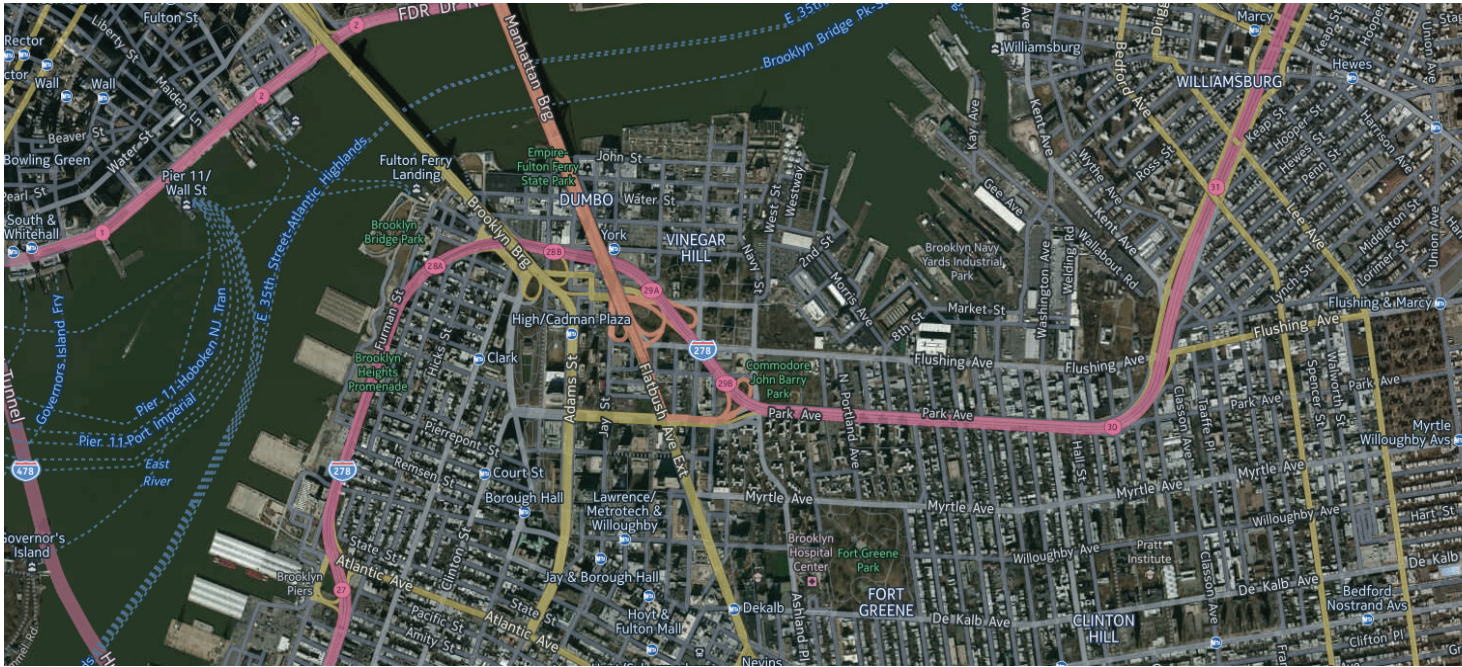

# The site

# Mile End

LOCATION: HOYT ST BETWEEN PACIFIC ST AND ATLANTIC ST

MATERIALS: SUBWAY TILES, CONCRETE, WOOD, STEEL

COLORS: BLACK AND WHITE

POSSIBLE IMPROVEMENTS: FIND A WAY TO HIDE AIR DUCKS  
CLEAN UP STEEL RUST A BIT WHILE STILL HOLDING ON TO  
THAT VINTAGE LOOK