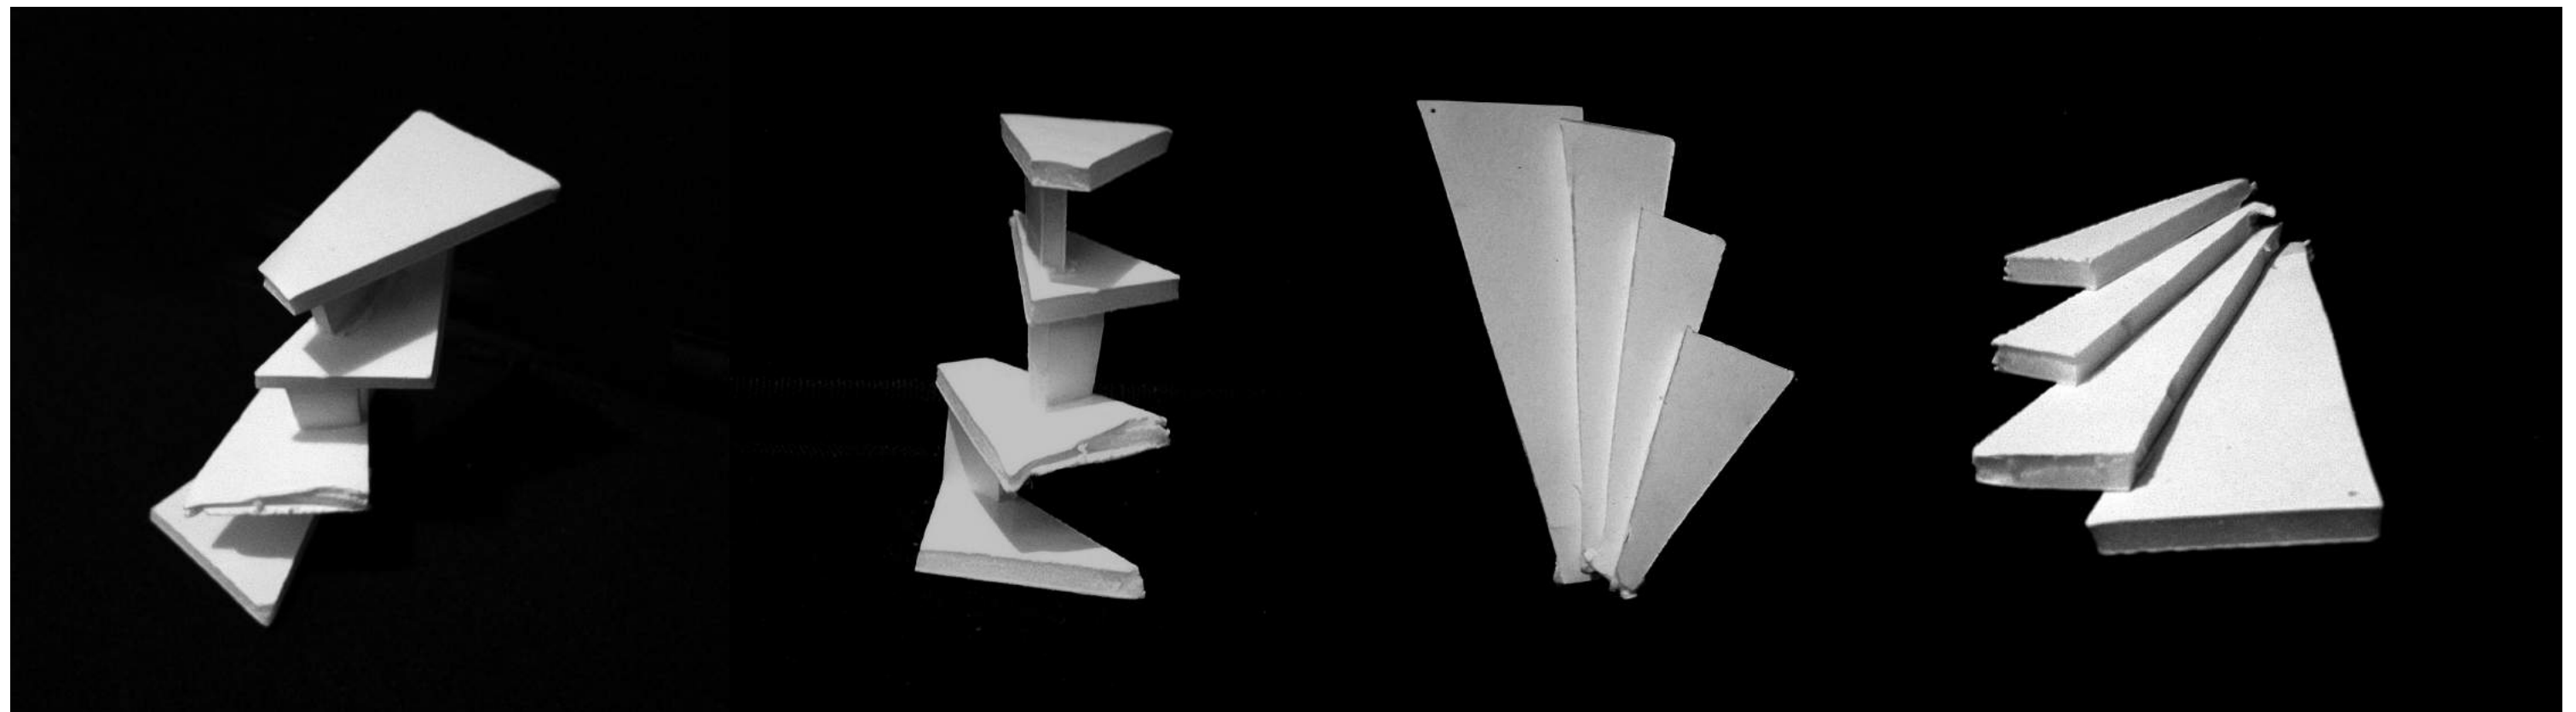

# Logo and Concept Models

△ ALPHA ○ MEGA

The objective of these study models was to come up with a volume that would reflect the store's logo. The simple shapes and the red, white, and black color palette all came to mind when developing these models. The logo itself was inspired by time, a watch to be specific. None of the forms inside the watch work on their own; the shapes and forms inside a watch or clock are all shifting and staggered.