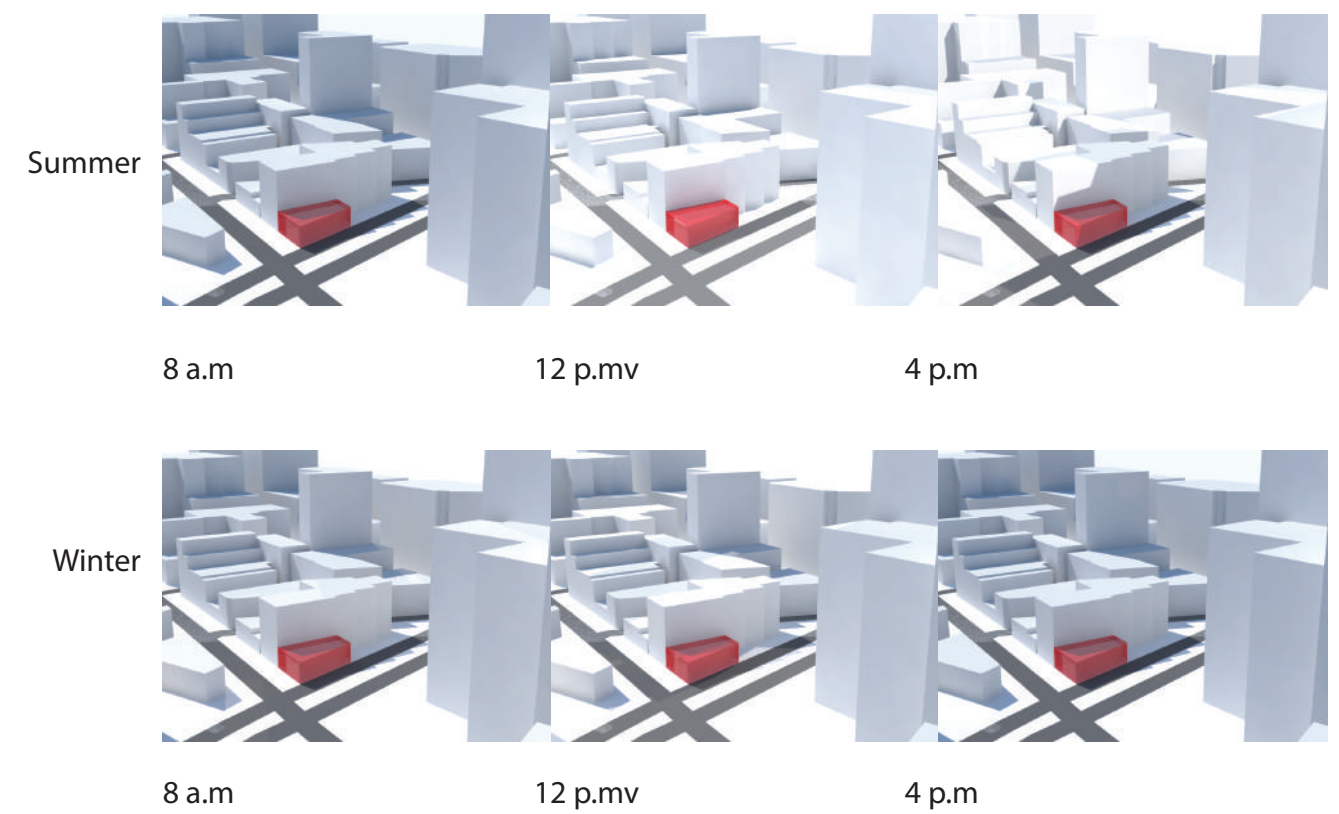

# Logo and Concept Models

△ ALPHA ○ MEGA

The objective of these study models was to come up with a volume that would reflect the store's logo. The simple shapes and the red, white, and black color palette all came to mind when developing these models. The logo itself was inspired by time, a watch to be specific. None of the forms inside the watch work on their own; the shapes and forms inside a watch or clock are all shifting and staggered.