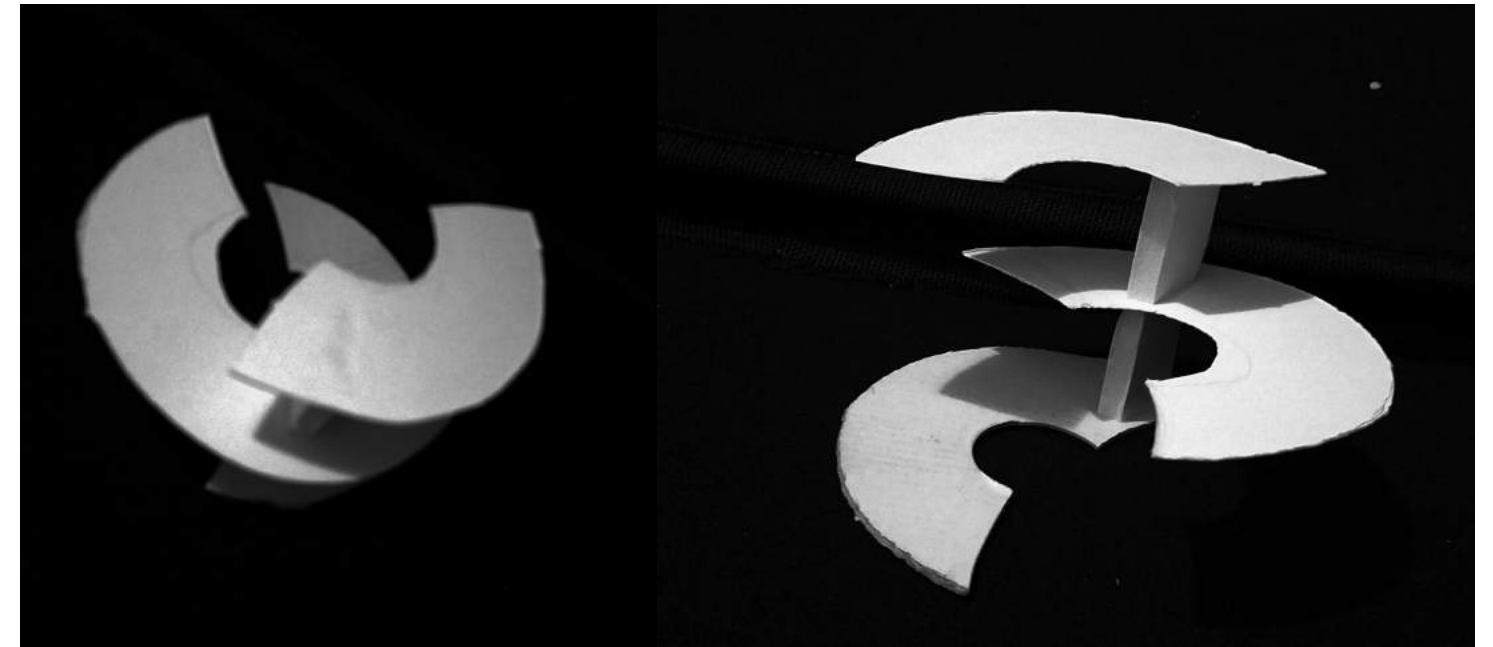

# Logo and Concept Models

△ ALPHA ○ MEGA

The objective of these study models was to come up with a volume that would reflect the store's logo. The simple shapes and the red, white, and black color palette all came to mind when developing these models. The logo itself was inspired by time, a watch to be specific. None of the forms inside the watch work on their own; the shapes and forms inside a watch or clock are all shifting and staggered.