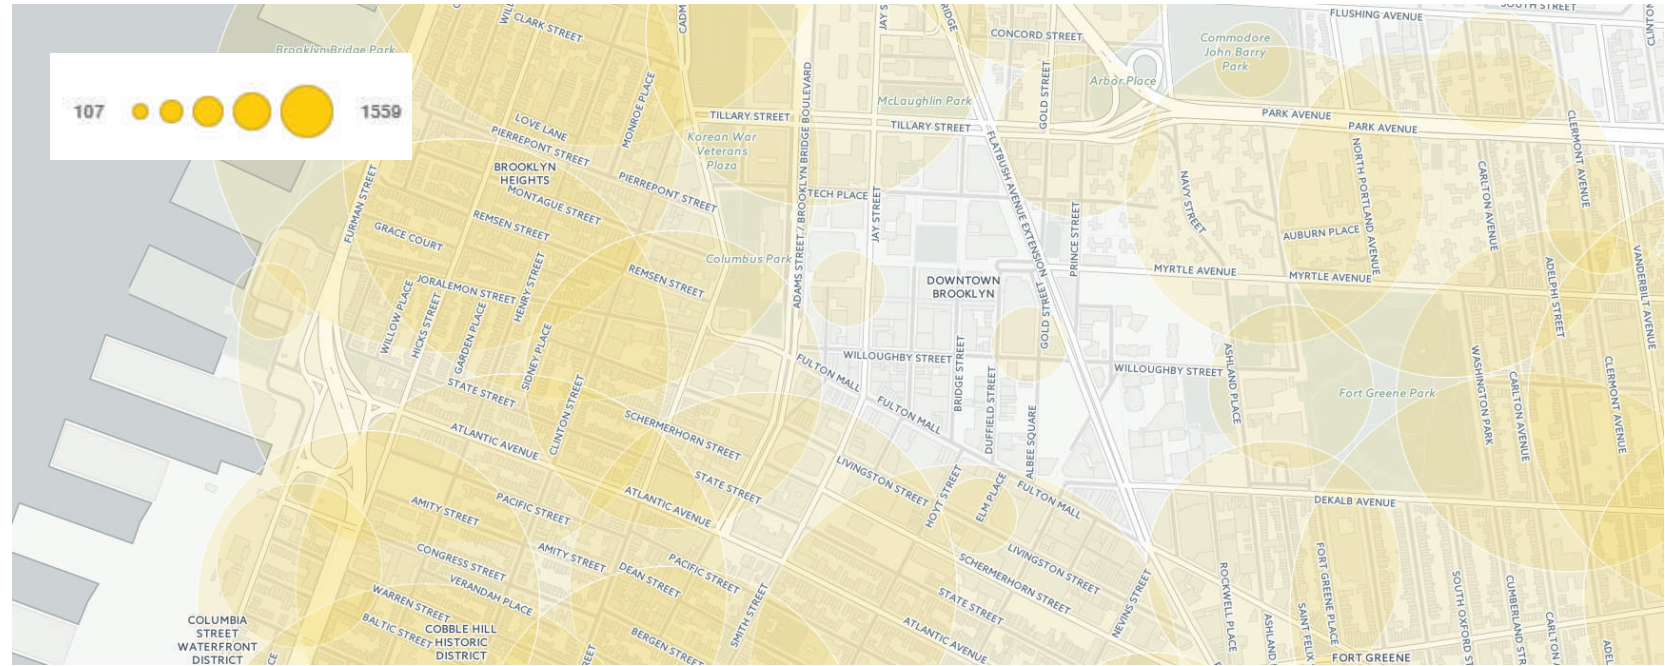

# The site

# Mile End

LOCATION: HOYT ST BETWEEN PACIFIC ST AND ATLANTIC ST

MATERIALS: SUBWAY TILES, CONCRETE, WOOD, STEEL

COLORS: BLACK AND WHITE

POSSIBLE IMPROVEMENTS: FIND A WAY TO HIDE AIR DUCKS  
CLEAN UP STEEL RUST A BIT WHILE STILL HOLDING ON TO  
THAT VINTAGE LOOK