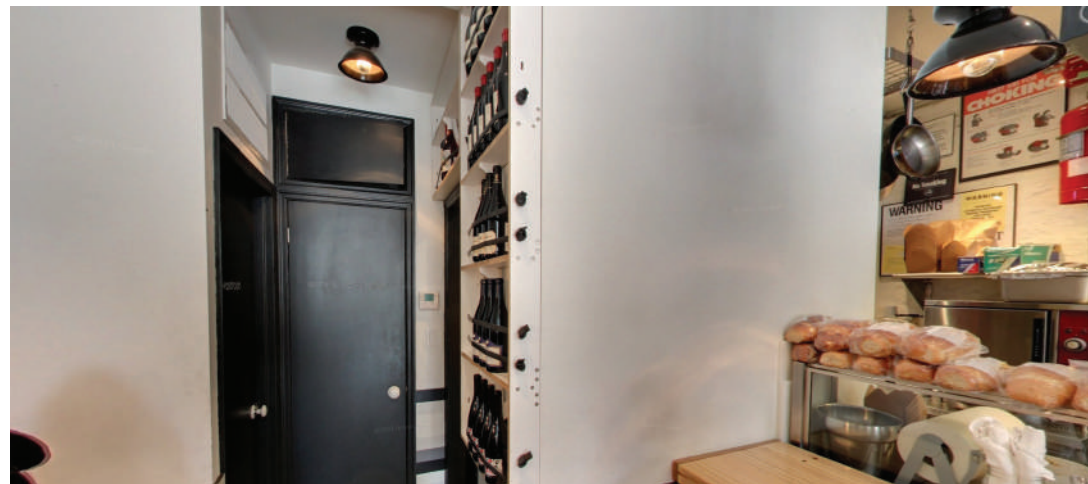

Mile End

LOCATION: HOYT ST BETWEEN PACIFIC ST AND ATLANTIC ST

MATERIALS: SUBWAY TILES, CONCRETE, WOOD, STEEL

COLORS: BLACK AND WHITE

POSSIBLE IMPROVEMENTS: FIND A WAY TO HIDE AIR DUCKS
CLEAN UP STEEL RUST A BIT WHILE STILL HOLDING ON TO
THAT VINTAGE LOOK