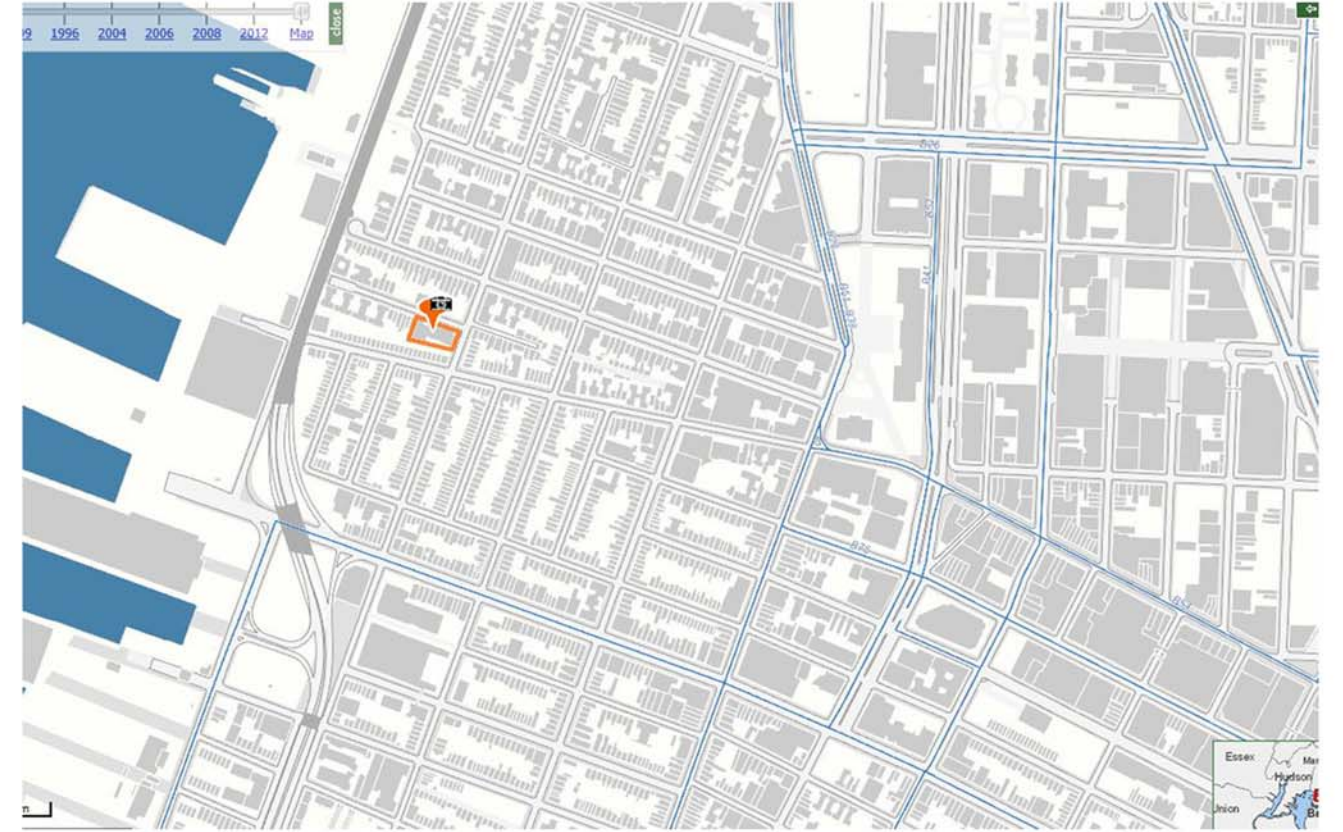

BROOKLYN BRIDGE PARK

SITE ANALYSIS

- -EDUCATION, SCHOOLS IN THE AREA
- -BIKE ROUTES
- -BUS MAP
- -SUBWAY MAP

NYC bike routes

- Greenway / Multi-use
- On-street striped lane
- On-street signed route
- Striped & Signed
- Striped w/ Auto Free Hours
- Link
- CitiBike kiosk