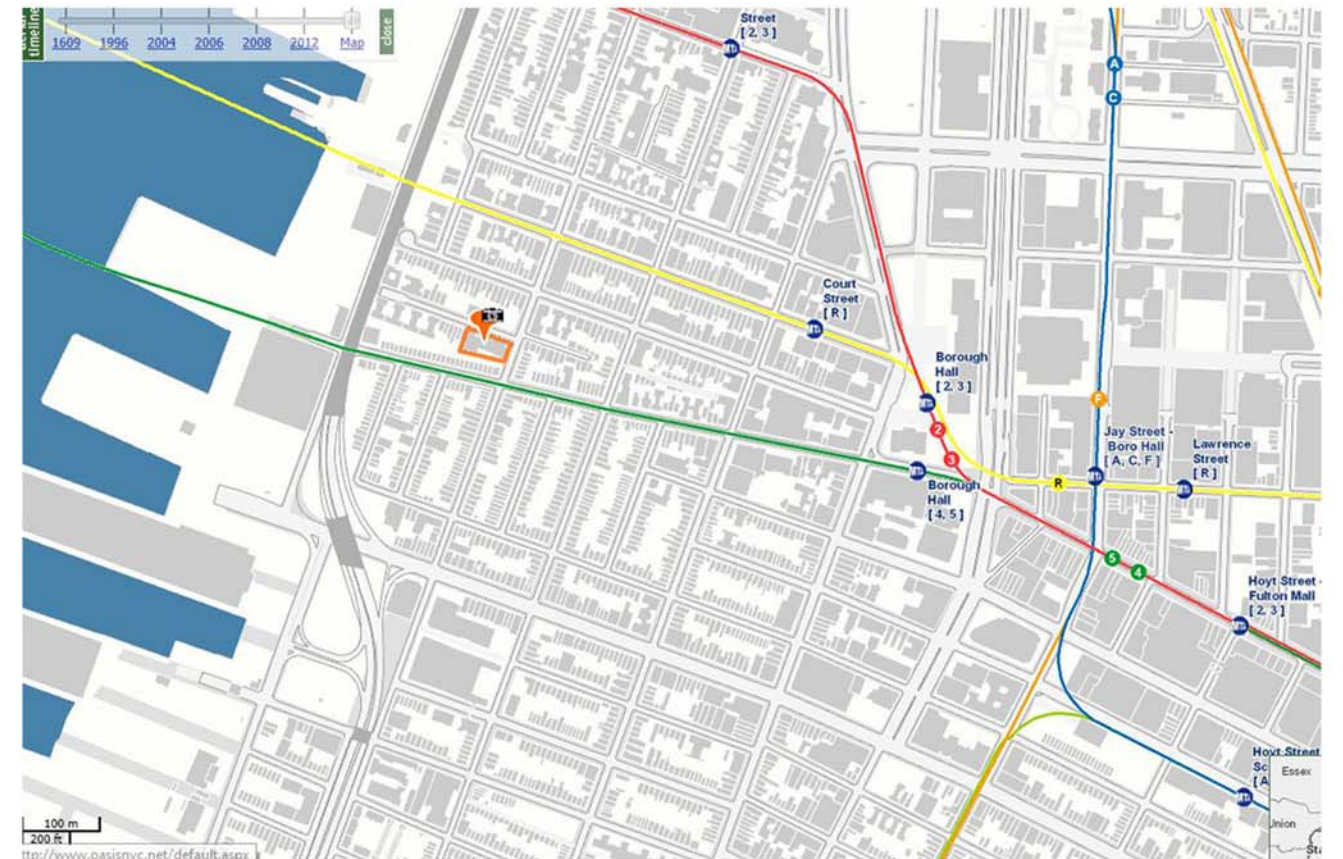

BROOKLYN BRIDGE PARK

SITE ANALYSIS

- -EDUCATION, SCHOOLS IN THE AREA
- -BIKE ROUTES
- -BUS MAP
- -SUBWAY MAP

NYC bike routes

- Greenway / Multi-use
- On-street striped lane
- On-street signed route
- Striped & Signed
- Striped w/ Auto Free Hours
- Link
- CitiBike kiosk