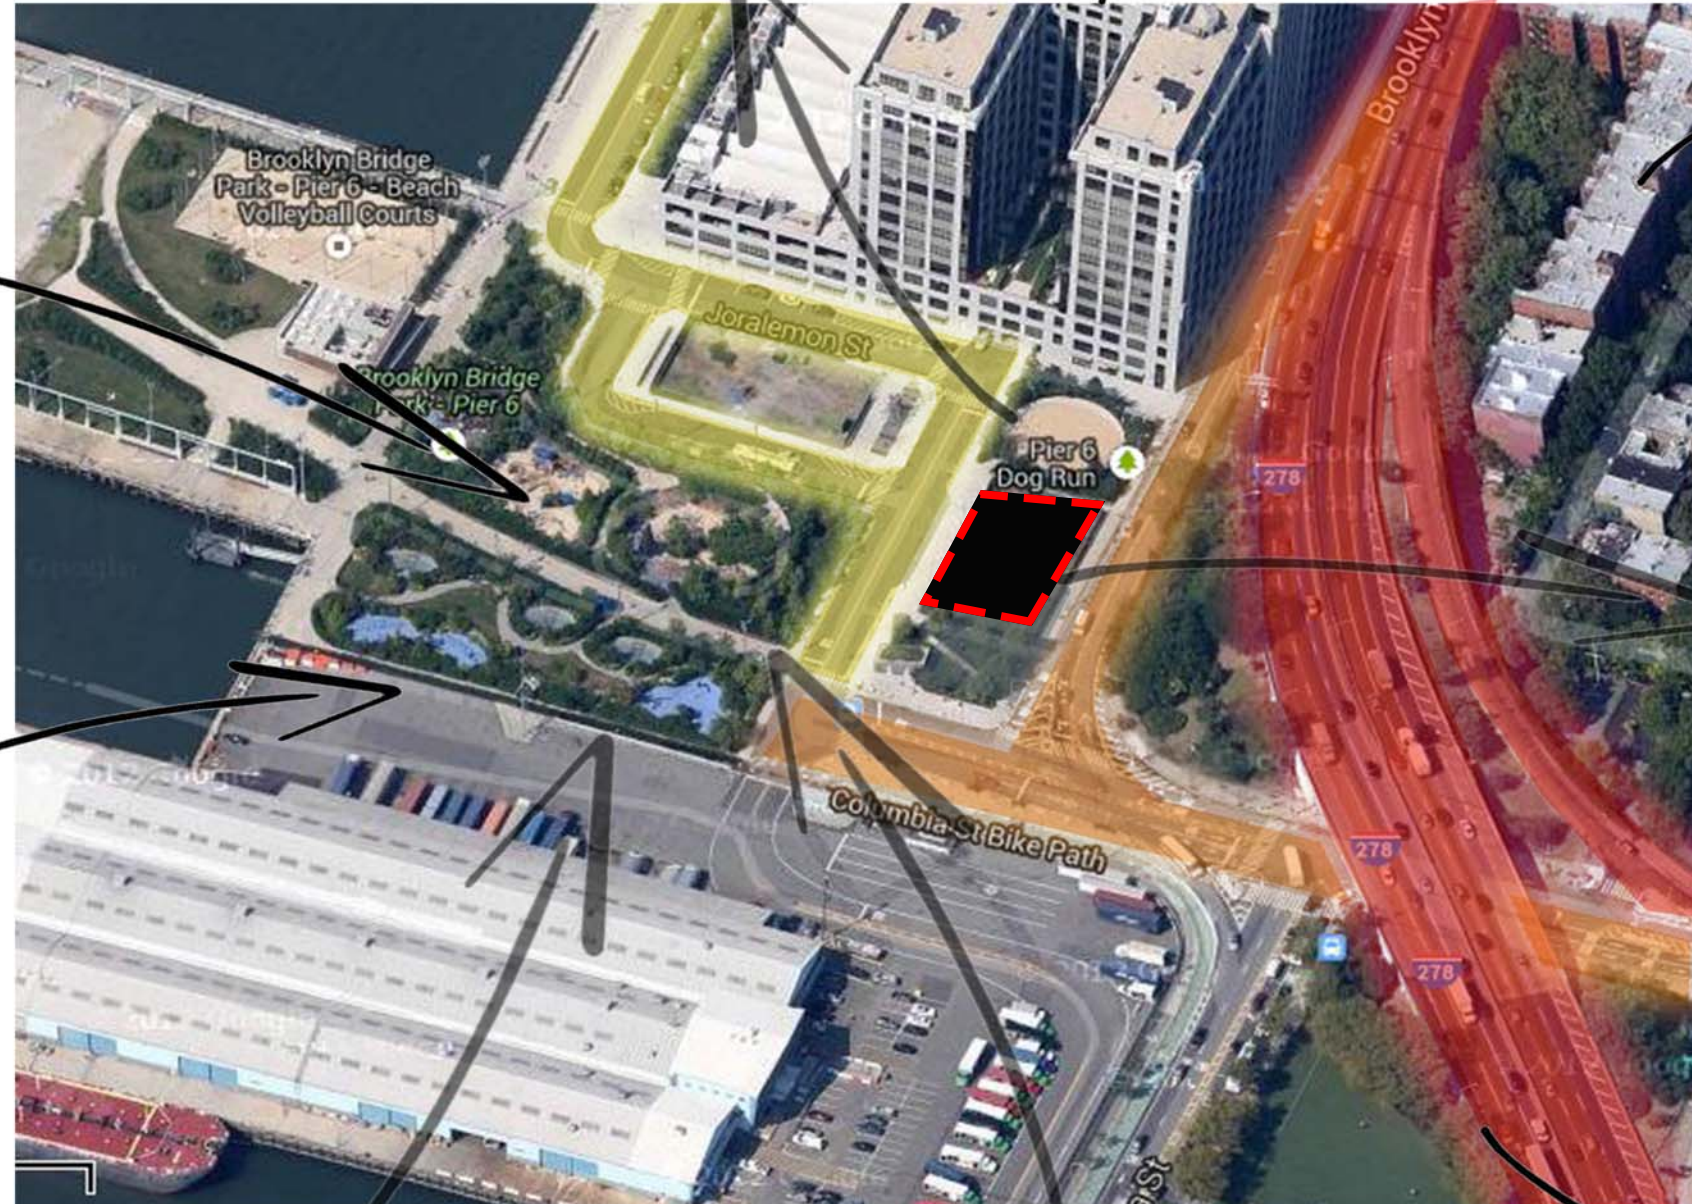

### AREA CONTEXT

**THE AREA'S CONTEXT IS MAINLY FILLED WITH TOWN-HOUSES & FACTORI LIKE STRUCTURES REMODELED TO ACCOMODATE PEOPLE. THE AREA HAS AN INCREDIBLE VIEW OF LOWER MANHATTAN'S SKYLINE.**

# BROOKLYN BRIDGE PARK SITE ANALYSIS

- MAIN ROADS
- IMMEDIATE ATTRACTIONS
- AREA RECOGNITION

DOG RUN

ONE BROOKLYN BRIDGE PARK RESIDENCES

RESIDENTIAL AREA  
TOWNHOUSES

WATER PLAY GROUND

PLAYGROUND -3

LOW TRAFFIC VOLUME