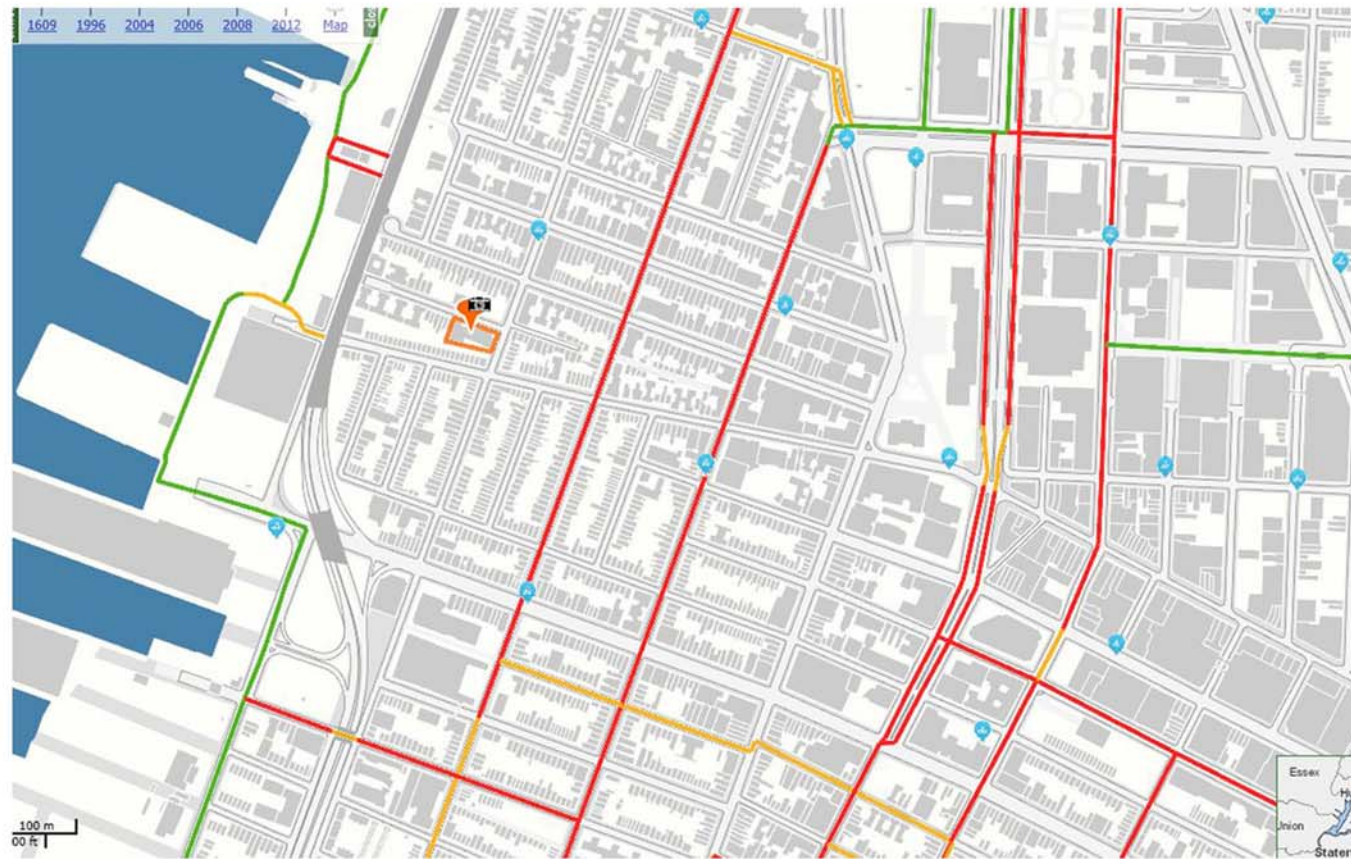

BROOKLYN BRIDGE PARK

SITE ANALYSIS

- -EDUCATION, SCHOOLS IN THE AREA
- -BIKE ROUTES
- -BUS MAP
- -SUBWAY MAP

NYC bike routes

- Greenway / Multi-use
- On-street striped lane
- On-street signed route
- Striped & Signed
- Striped w/ Auto Free Hours
- Link
- CitiBike kiosk