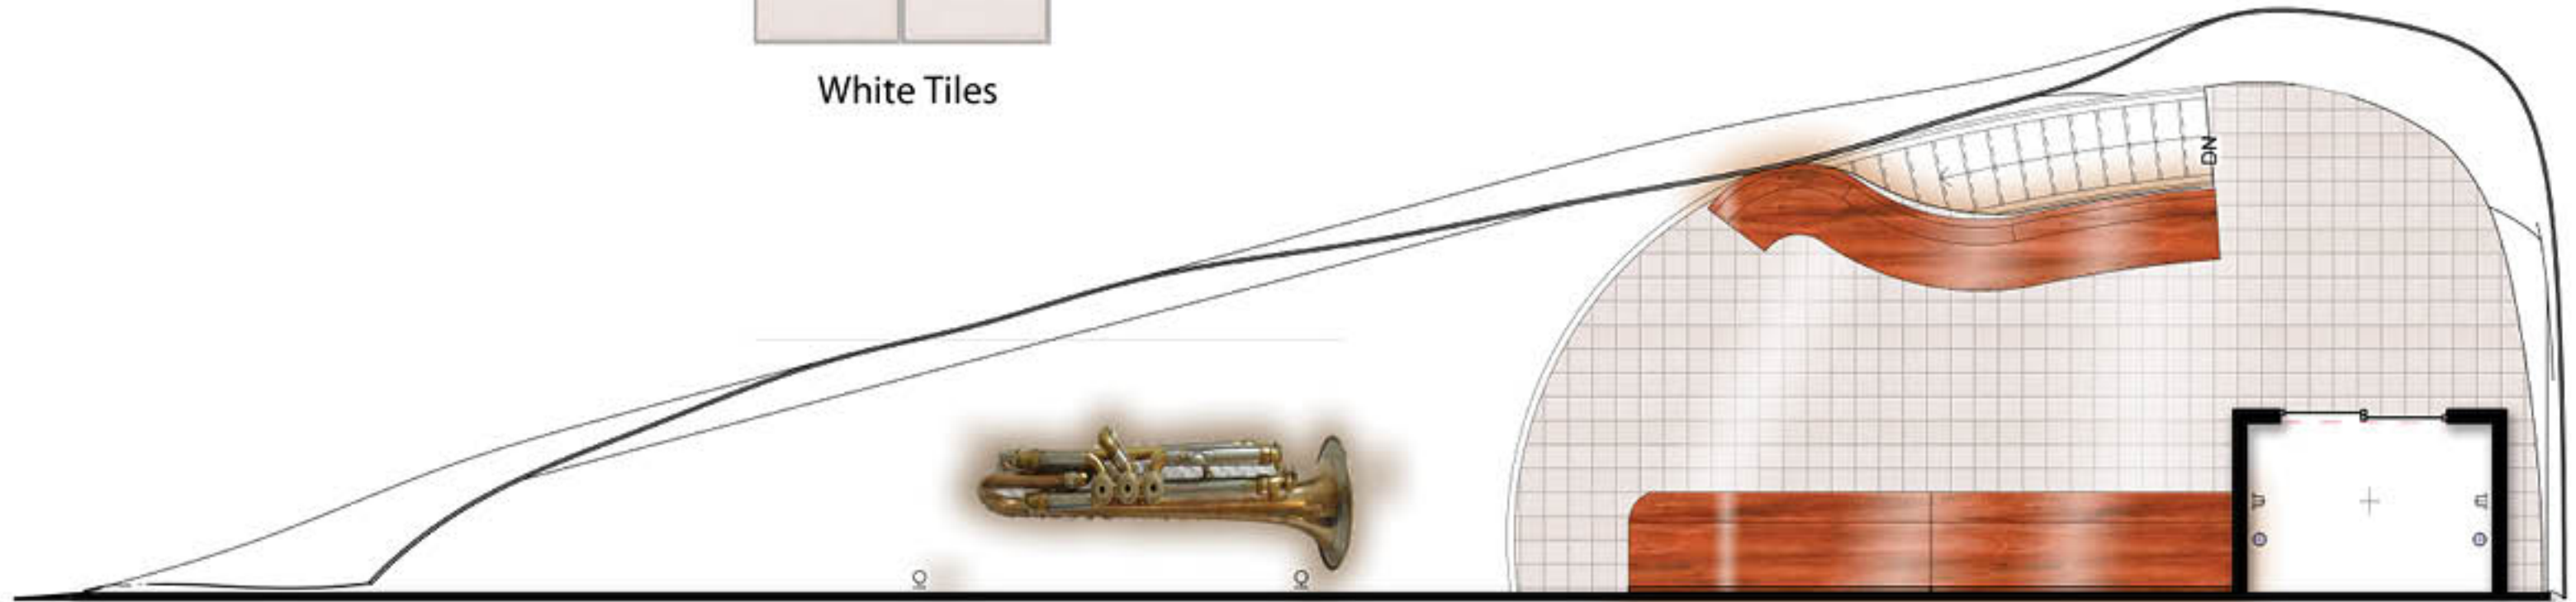

# 2

White Tiles

Furniture Material: Wood

## Strings Family

DISPLAY/ PRODUCT

FLOOR PLAN - SCALE: 3/16" = 1'-0"