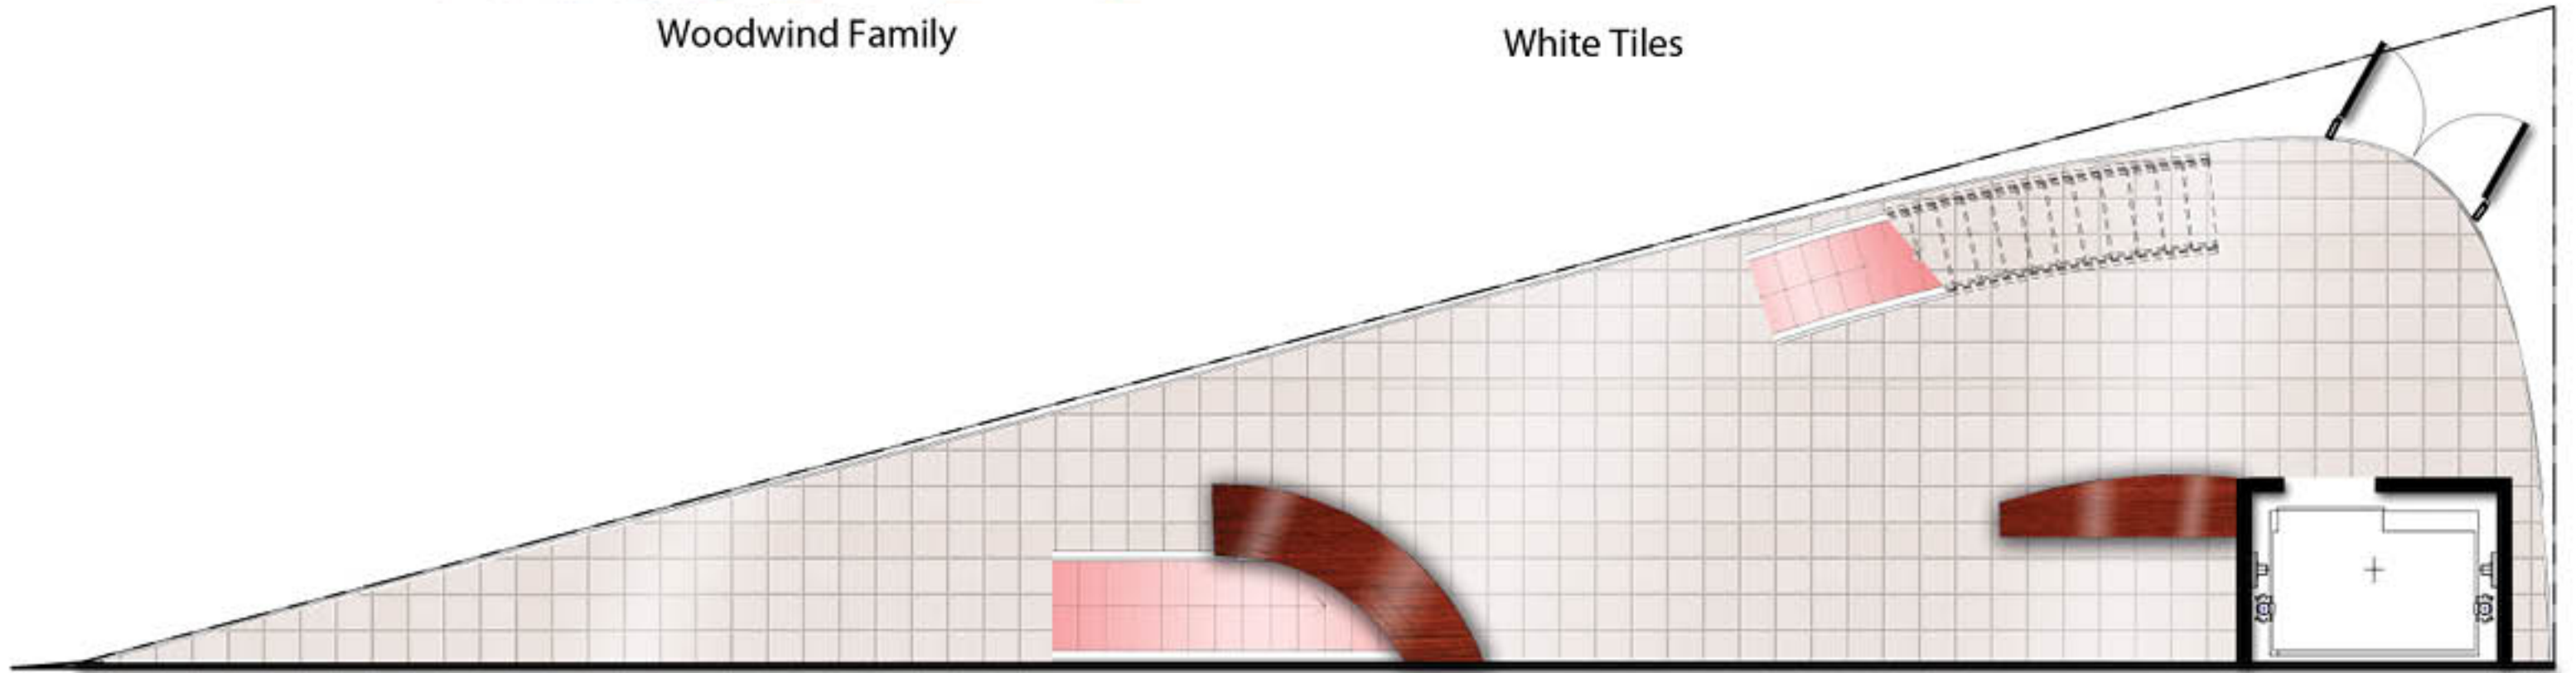

1

Woodwind Family

White Tiles

Furniture Material:Wood

FLOOR PLAN - SCALE: $3/16'' = 1'-0''$

Schindler 330A low-rise hydraulic elevator

Smooth Curvy Cashier