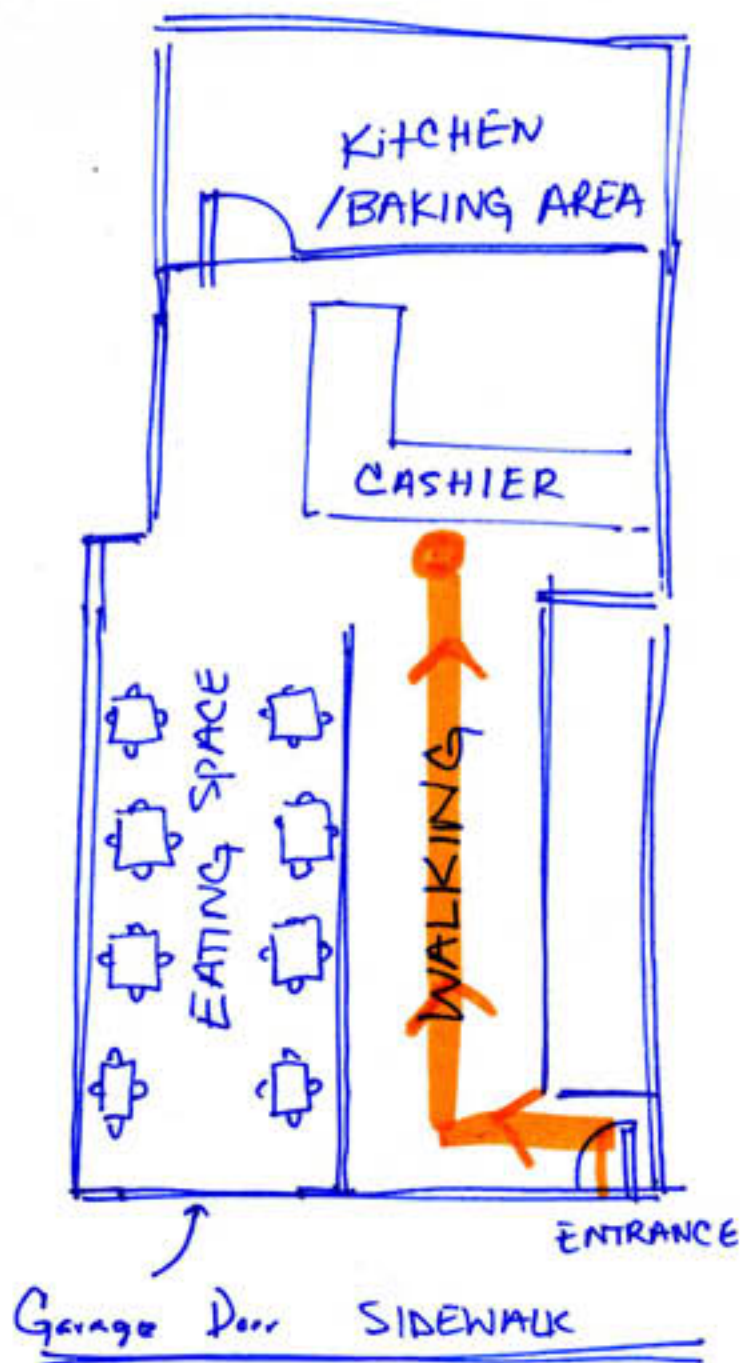

68 Dean St. (between Smith St & Boerum Pl))
Brooklyn NY 11201
p. 212. 675.4996
Hours:
Mon-Thurs: 8am-7pm
Fri: 8am-8pm
Sat:9am-8pm
Sun:10am-7pm

Directions:
Suway:F or G to Bergen Street
Bus: B65 or B57 to Smith Street,
Bergen Street.
Car: Minutes from both the BQE
and the Brooklyn Bridge

Jesus Bravo
Post 2.1 Precedent/Case Study
Design v - Prof. Jill