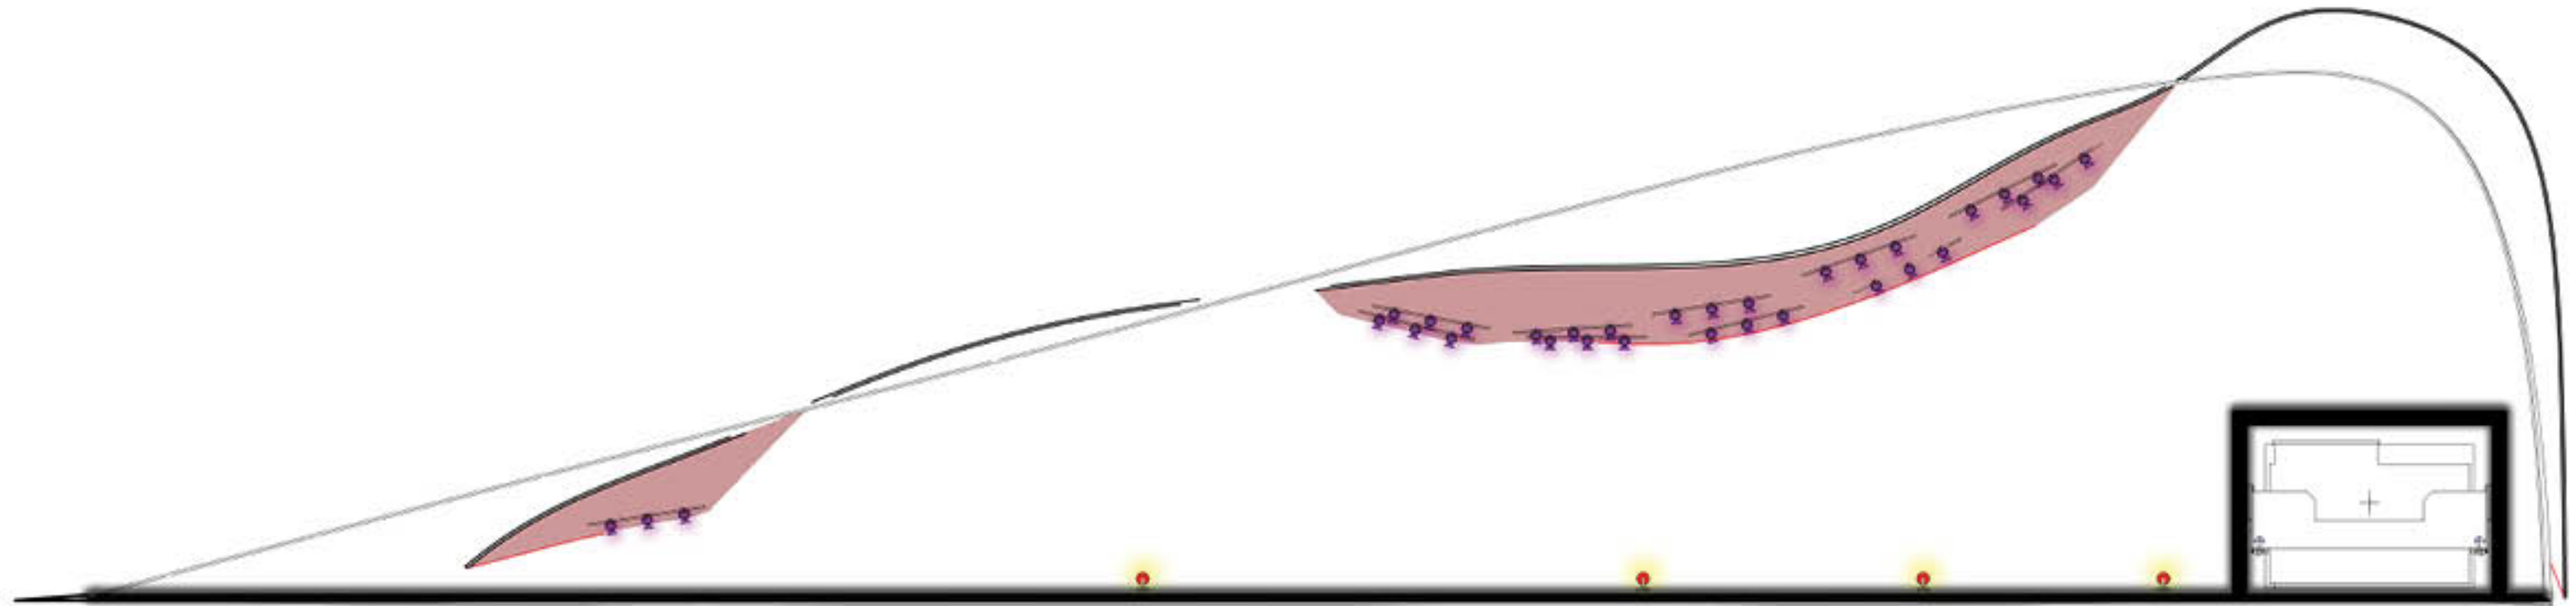

# 2

Lighting Legend

- Wall Lighting, LED
- Track Lighting
- Copper

REFLECTING CEILING PLAN - SCALE: 3/16" = 1'-0"