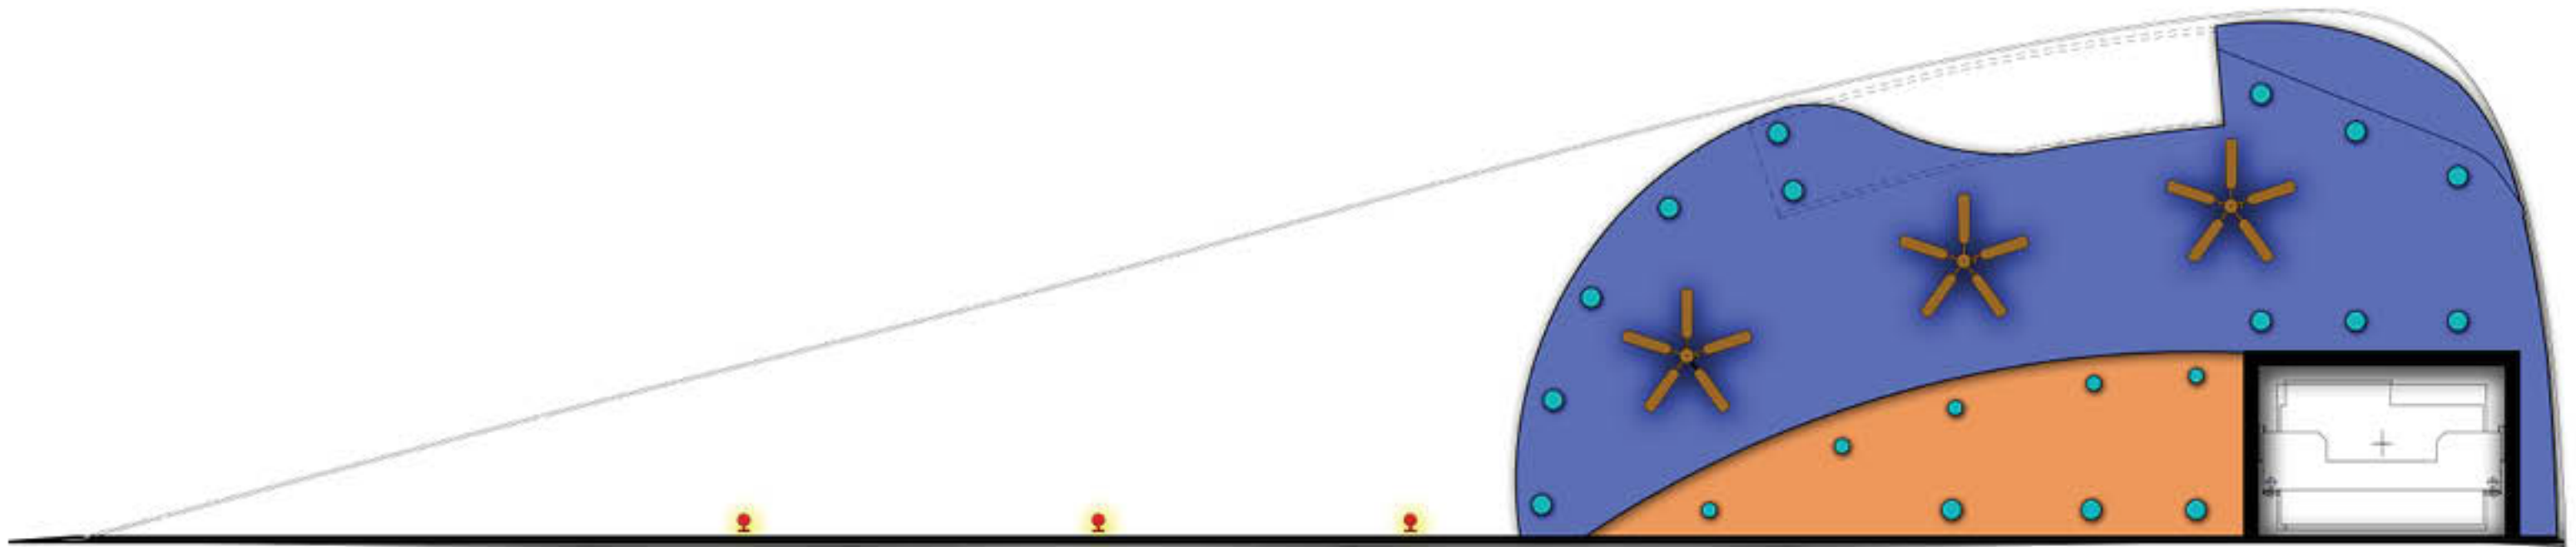

1

Lighting Legend

- Wall Lighting, LED
- GWD ceiling, 8'
- GWD ceiling, 9'
- Recessed Lighting
- Fan Lighting

REFLECTING CEILING PLAN - SCALE: 3/16" = 1'-0"