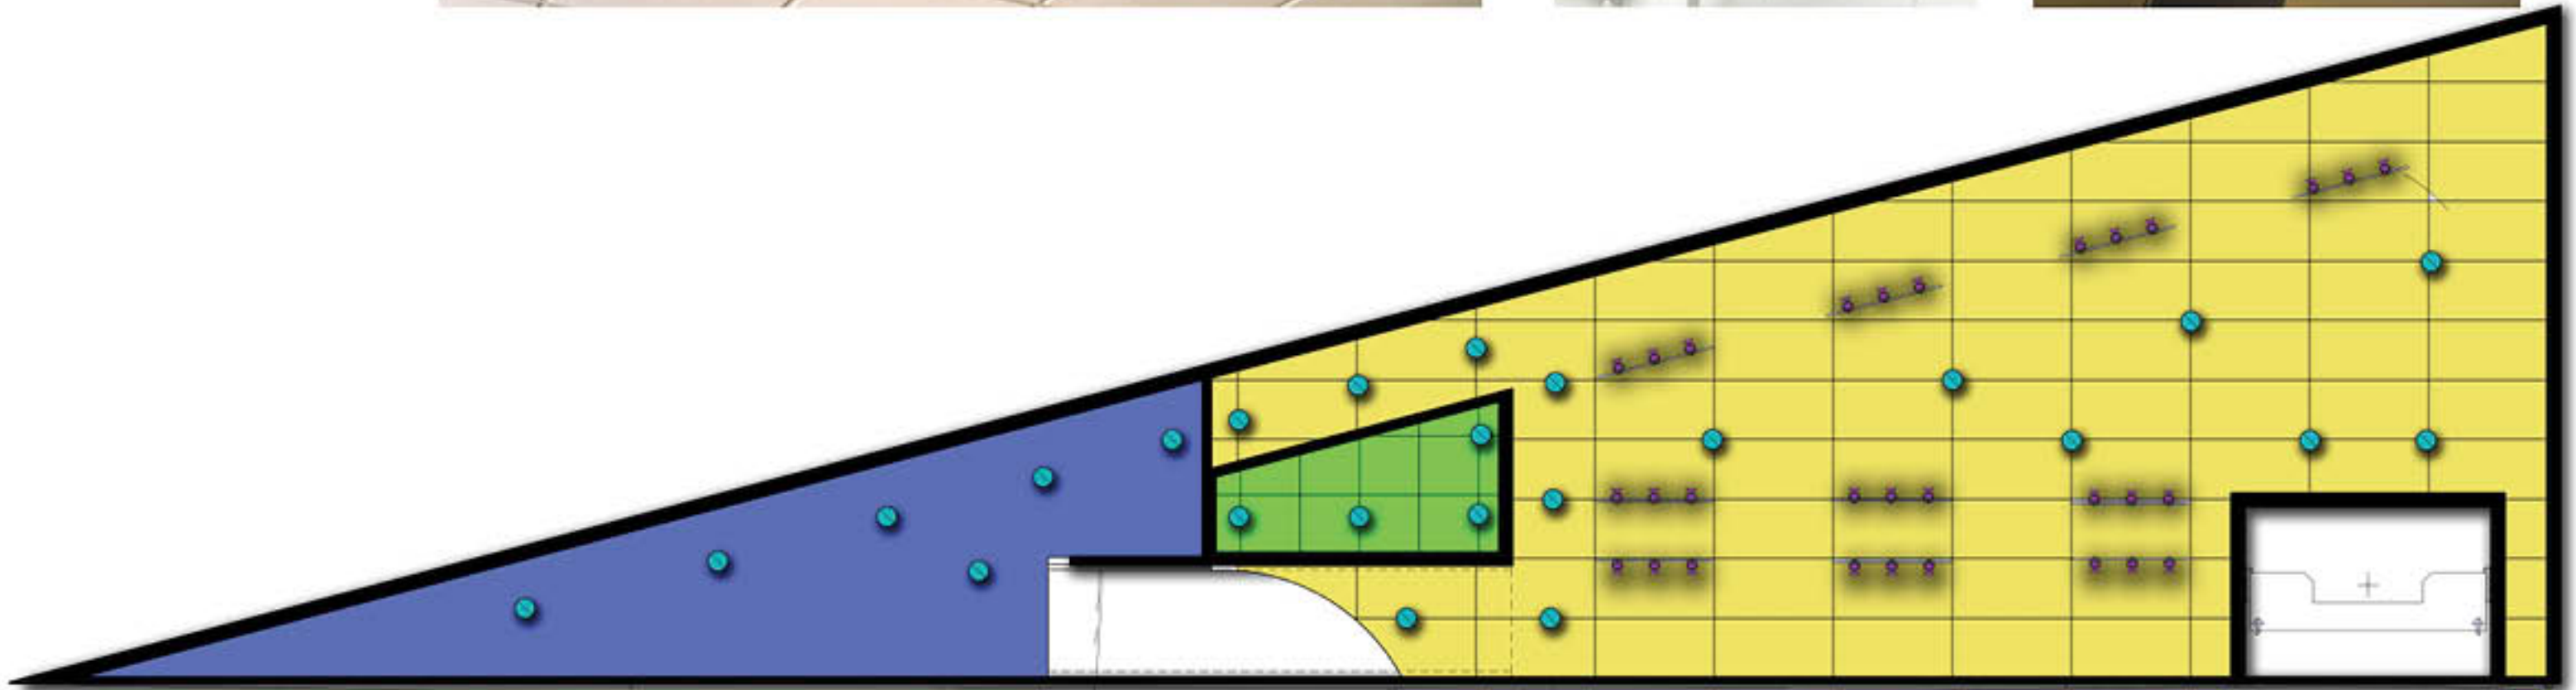

C

Lighting Legend

-  2x2 grid ceiling, 8'
-  2x4 grid ceiling, 9'
-  GWD ceiling, 8'
-  Recessed Lighting
-  Track Lighting

REFLECTING CEILING PLAN - SCALE: 3/16" = 1'-0"