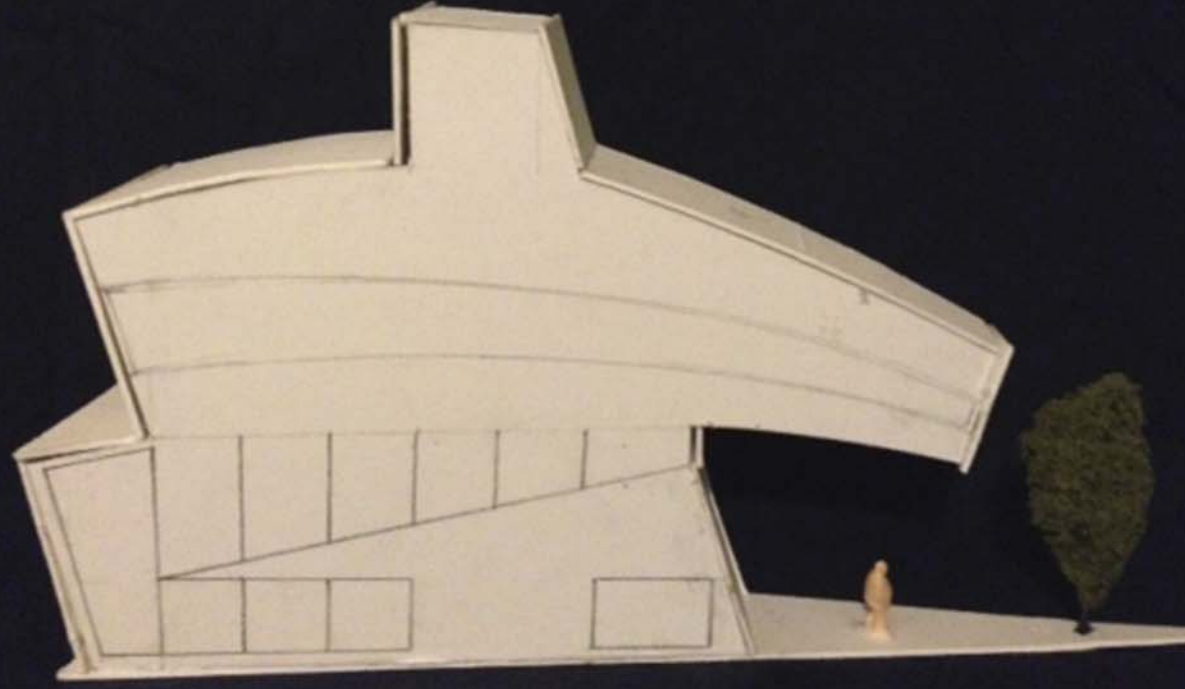

Alex Munzon
Arch 3510
Professor:
Bouratoglou

Alex Munzon
Design V 3510

Site Plan
Scale 1/8" = 1'-0"

East Elevation

Alex Munzon
Design V 3510

**North
Elevation**

**Alex Munzon
Design V 3510**

South Elevation

Alex Munzon
Design V Arch 3510

Section Looking West
Alex Munzon
Design V 3510

**Model
Pictures**

**Alex Munzon
Design V
Arch 3510**