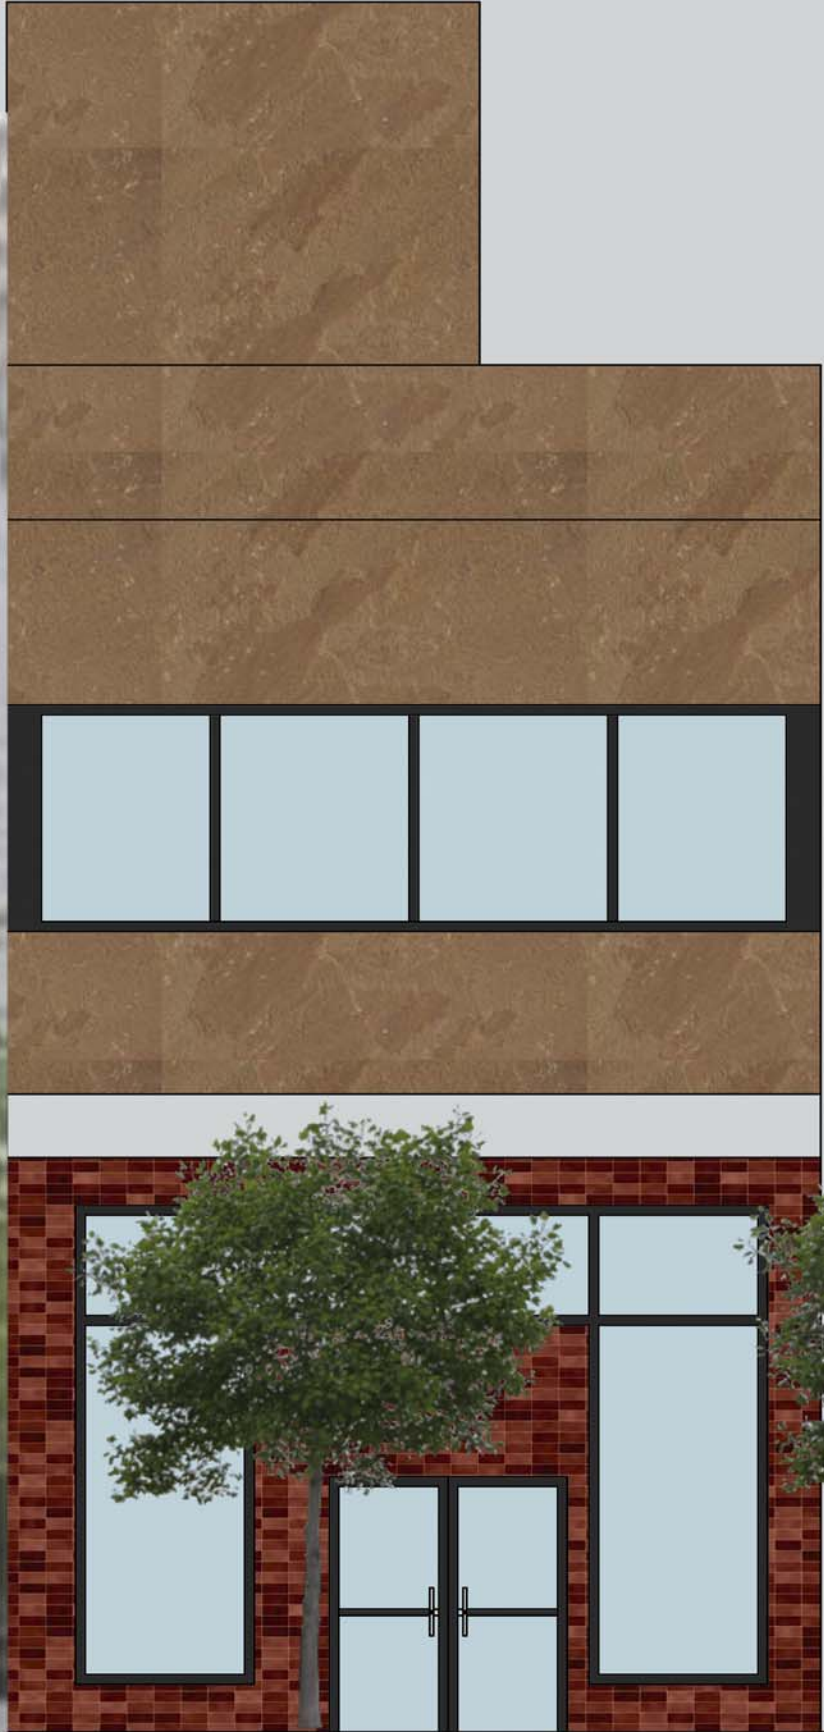

Supra displays thier footwear on the wall with shelves allowing the lighting to project on the footwear

Materials:
Tiles
Glass Panels
Brick Layered
Wood

 **Change:**
Columns to add more spacing

Alex Munzon
Design 5

Alex Munzon
Arch 3510
Professor:
Bouratoglou

Alex Munzon
Design V 3510

Site Plan
Scale 1/8" = 1'-0"

East Elevation

Alex Munzon
Design V 3510

**North
Elevation**

**Alex Munzon
Design V 3510**

South Elevation

Alex Munzon
Design V Arch 3510

Section Looking West
Alex Munzon
Design V 3510

**Model
Pictures**

**Alex Munzon
Design V
Arch 3510**