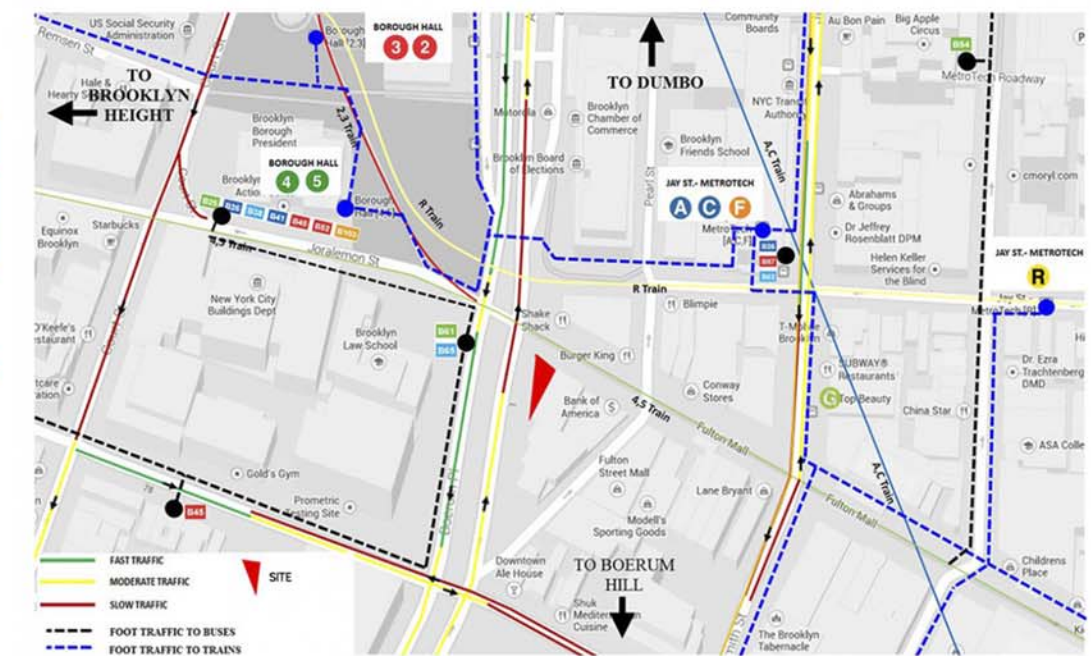

Doggy Boutique

**By: Alex Munzon
Design V Arch 3510
Porfessor Bouratoglou**

Precedent Study

Logo is displayed on the glass panels of the storefront and on a black awning

Location: 288 Atlantic Ave Brooklyn

Site Analysis

Alex Munzon Design 3510

Site Analysis: Distance from Residential Neighborhoods to the Site

SUN CALCULATIONS

SITE STUDY: TRAFFIC PATTERNS AND PEDESTRIAN FLOW

Logo:

Dog Training

Product/Service