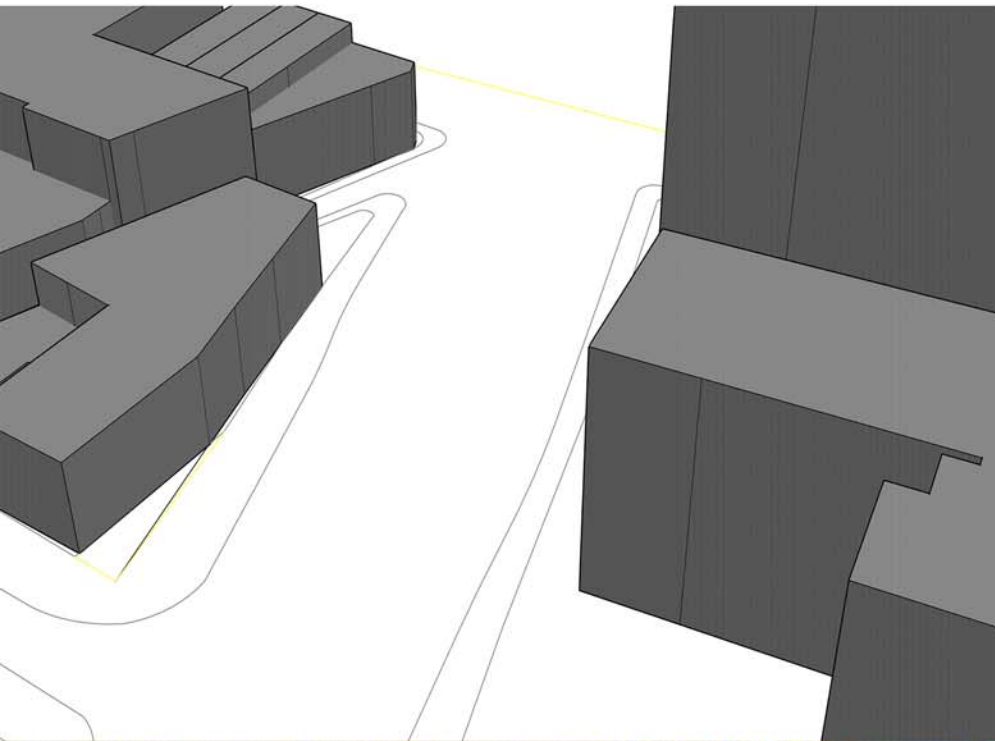

Site Analysis

Alex Munzon Design 3510

Site Analysis: Distance from Residential Neighborhoods to the Site

SUN CALCULATIONS

SITE STUDY: TRAFFIC PATTERNS AND PEDESTRIAN FLOW

Logo:

Dog Training

Product/Service

Alex Munzon
Arch 3510
Professor:
Bouratoglou

Alex Munzon
Design V 3510

Site Plan
Scale 1/8" = 1'-0"

East Elevation

Alex Munzon
Design V 3510

**North
Elevation**

**Alex Munzon
Design V 3510**

South Elevation

Alex Munzon
Design V Arch 3510

Section Looking West
Alex Munzon
Design V 3510

**Model
Pictures**

**Alex Munzon
Design V
Arch 3510**