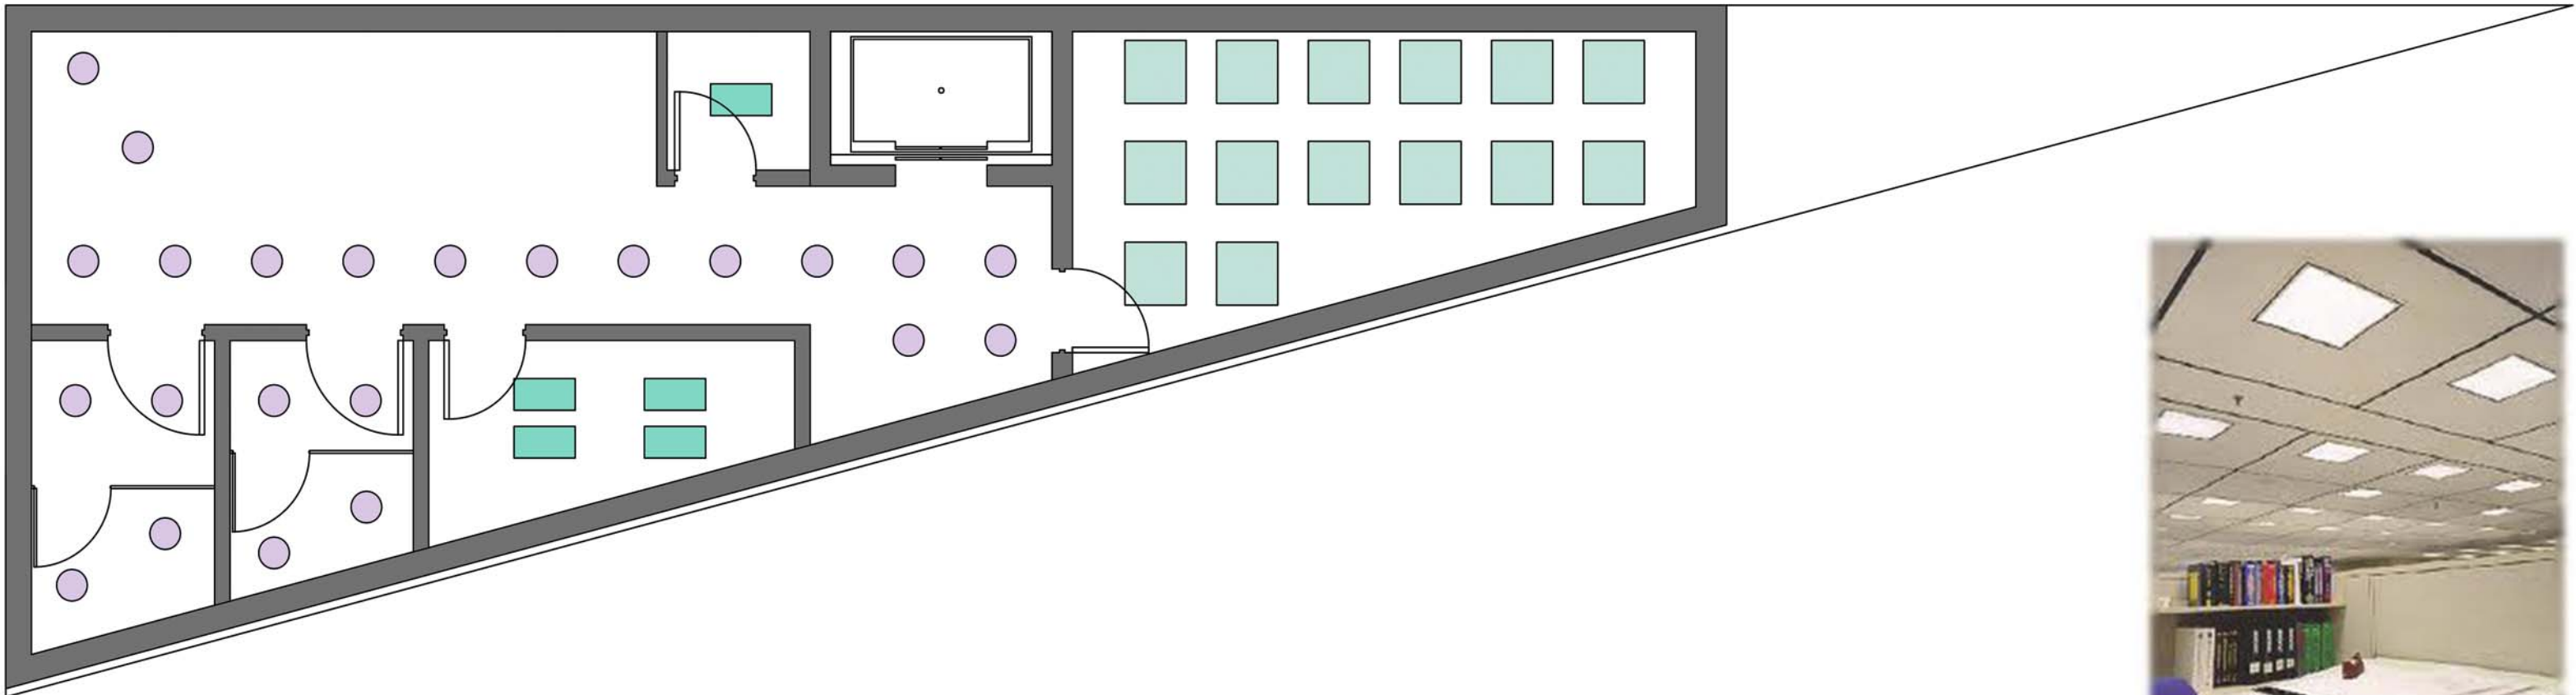

Scale:3/16

Alex Munzon
Arch 3510
Professor:
Bouratoglou

Second Floor Plan
Scale 3/16"

Alex Munzon
Arch 3510
Professor:
Bouratoglou

-  2x2 Fluorescent Lighting
-  Recessed Lighting
-  2x1 Fluorescent Lighting