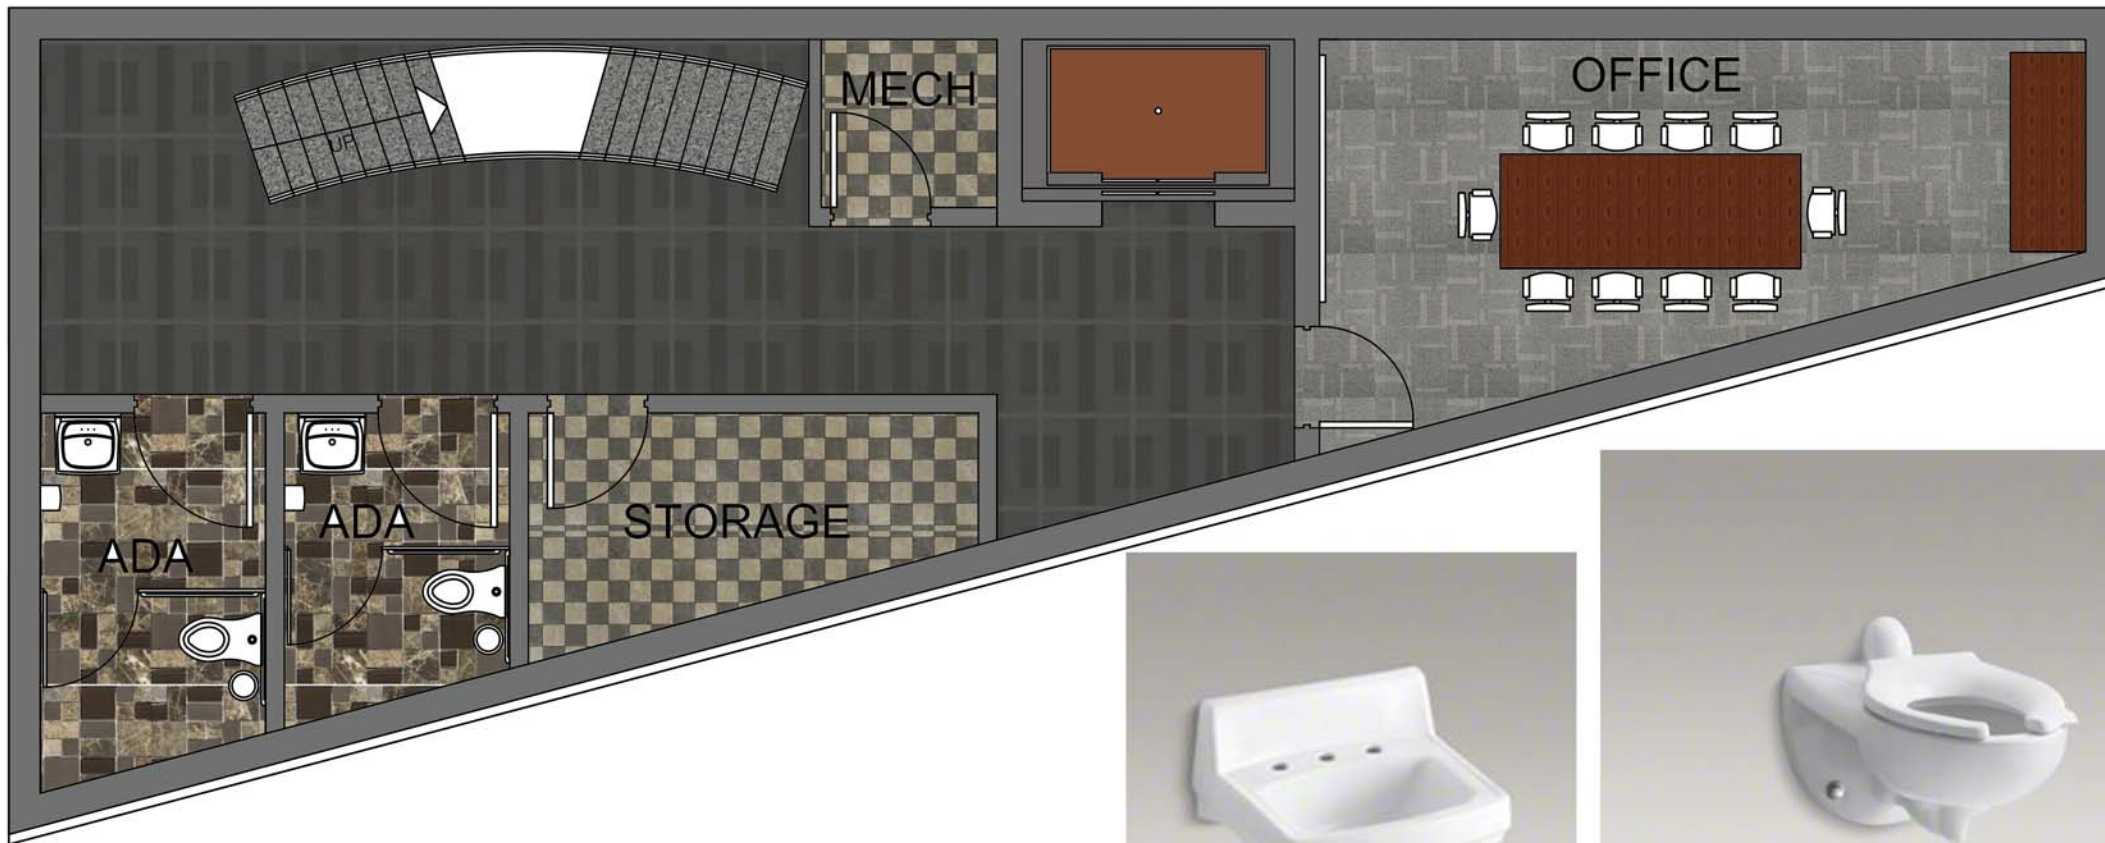

Slogan: **A Dog's Paradise**

Targeting Dog Owners

Design Concept

Alex Munzon
Design V Arch 3510

Basement Floor Plan

Scale 3/16"

Alex Munzon
Arch 3510
Professor: Bouratoglou

FIRST FLOOR PLAN

Scale:3/16

Alex Munzon
Arch 3510
Professor:
Bouratoglou

Second Floor Plan
Scale 3/16"

Alex Munzon
Arch 3510
Professor:
Bouratoglou

-  2x2 Fluorescent Lighting
-  Recessed Lighting
-  2x1 Fluorescent Lighting