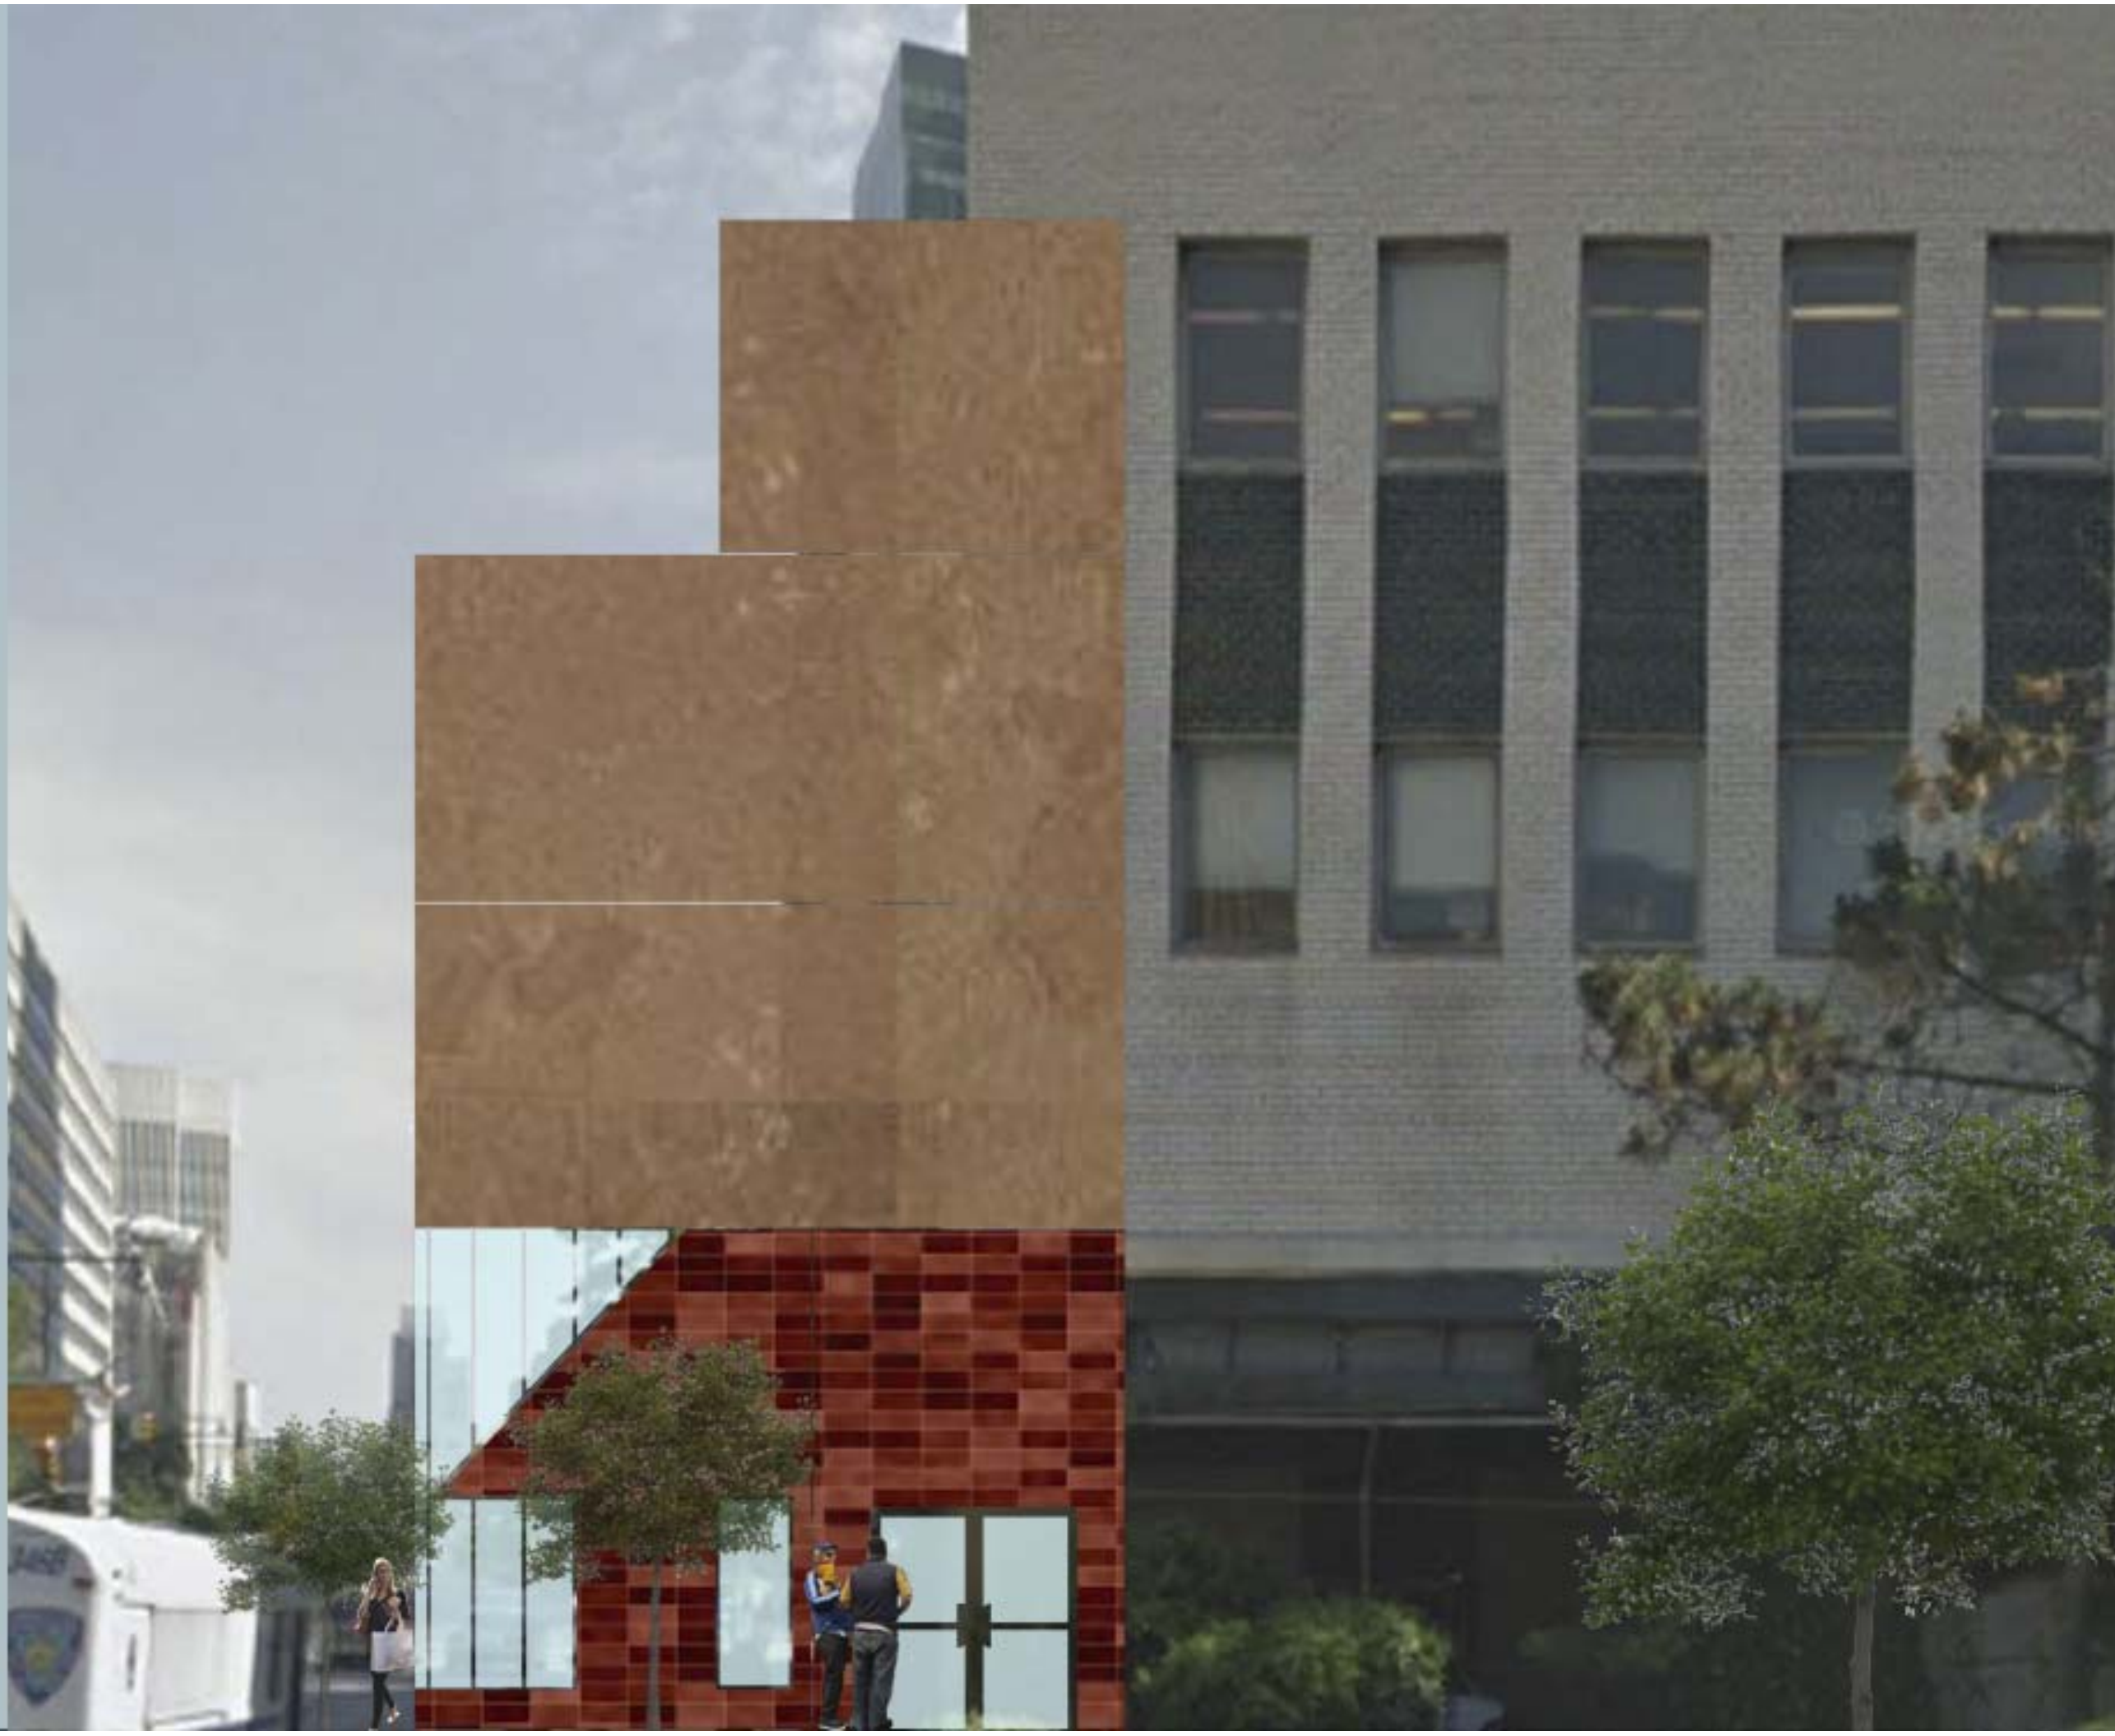

Doggy Boutique

**By: Alex Munzon
Design V Arch 3510
Porfessor Bouratoglou**

Precedent Study

Logo is displayed on the glass panels of the storefront and on a black awning

Location: 288 Atlantic Ave Brooklyn

Alex Munzon
Arch 3510
Professor:
Bouratoglou

Alex Munzon
Design V 3510

Site Plan
Scale 1/8" = 1'-0"

East Elevation

Alex Munzon
Design V 3510

**North
Elevation**

**Alex Munzon
Design V 3510**

South Elevation