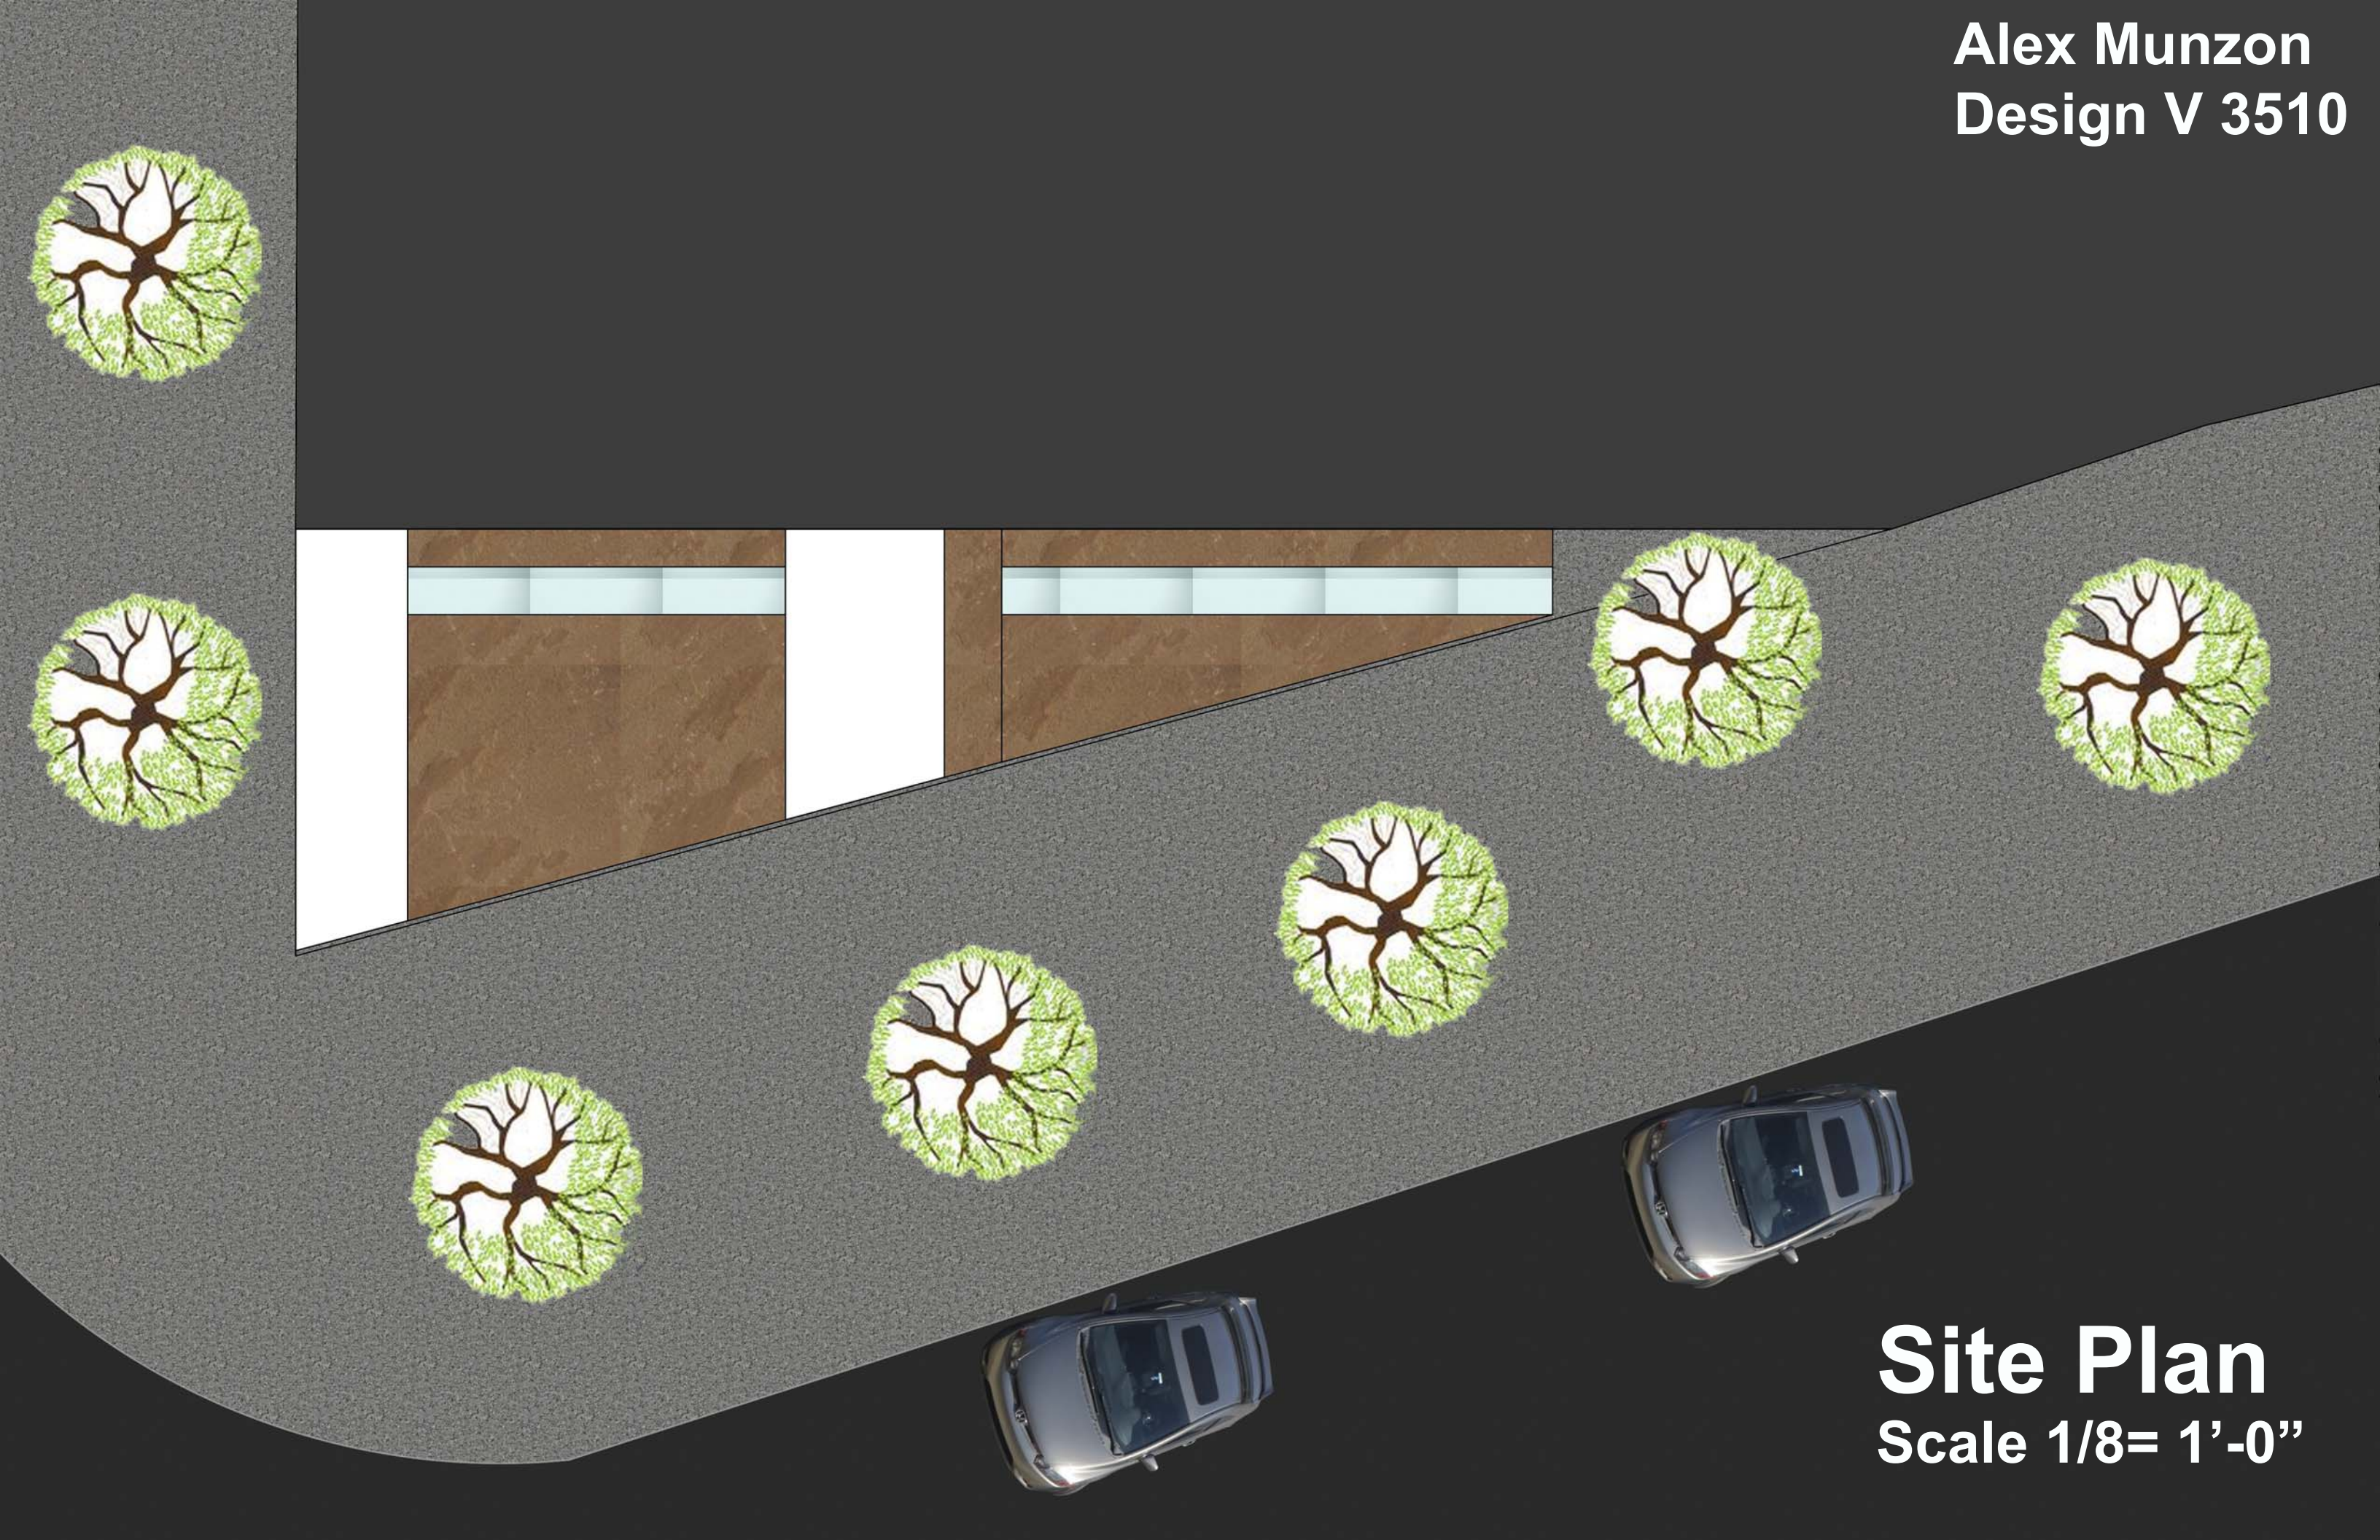

Alex Munzon
Arch 3510
Professor:
Bouratoglou

Alex Munzon
Design V 3510

Site Plan
Scale 1/8" = 1'-0"

East Elevation

Alex Munzon
Design V 3510

**North
Elevation**

**Alex Munzon
Design V 3510**

South Elevation

Alex Munzon
Design V Arch 3510

Section Looking West
Alex Munzon
Design V 3510

**Model
Pictures**

**Alex Munzon
Design V
Arch 3510**