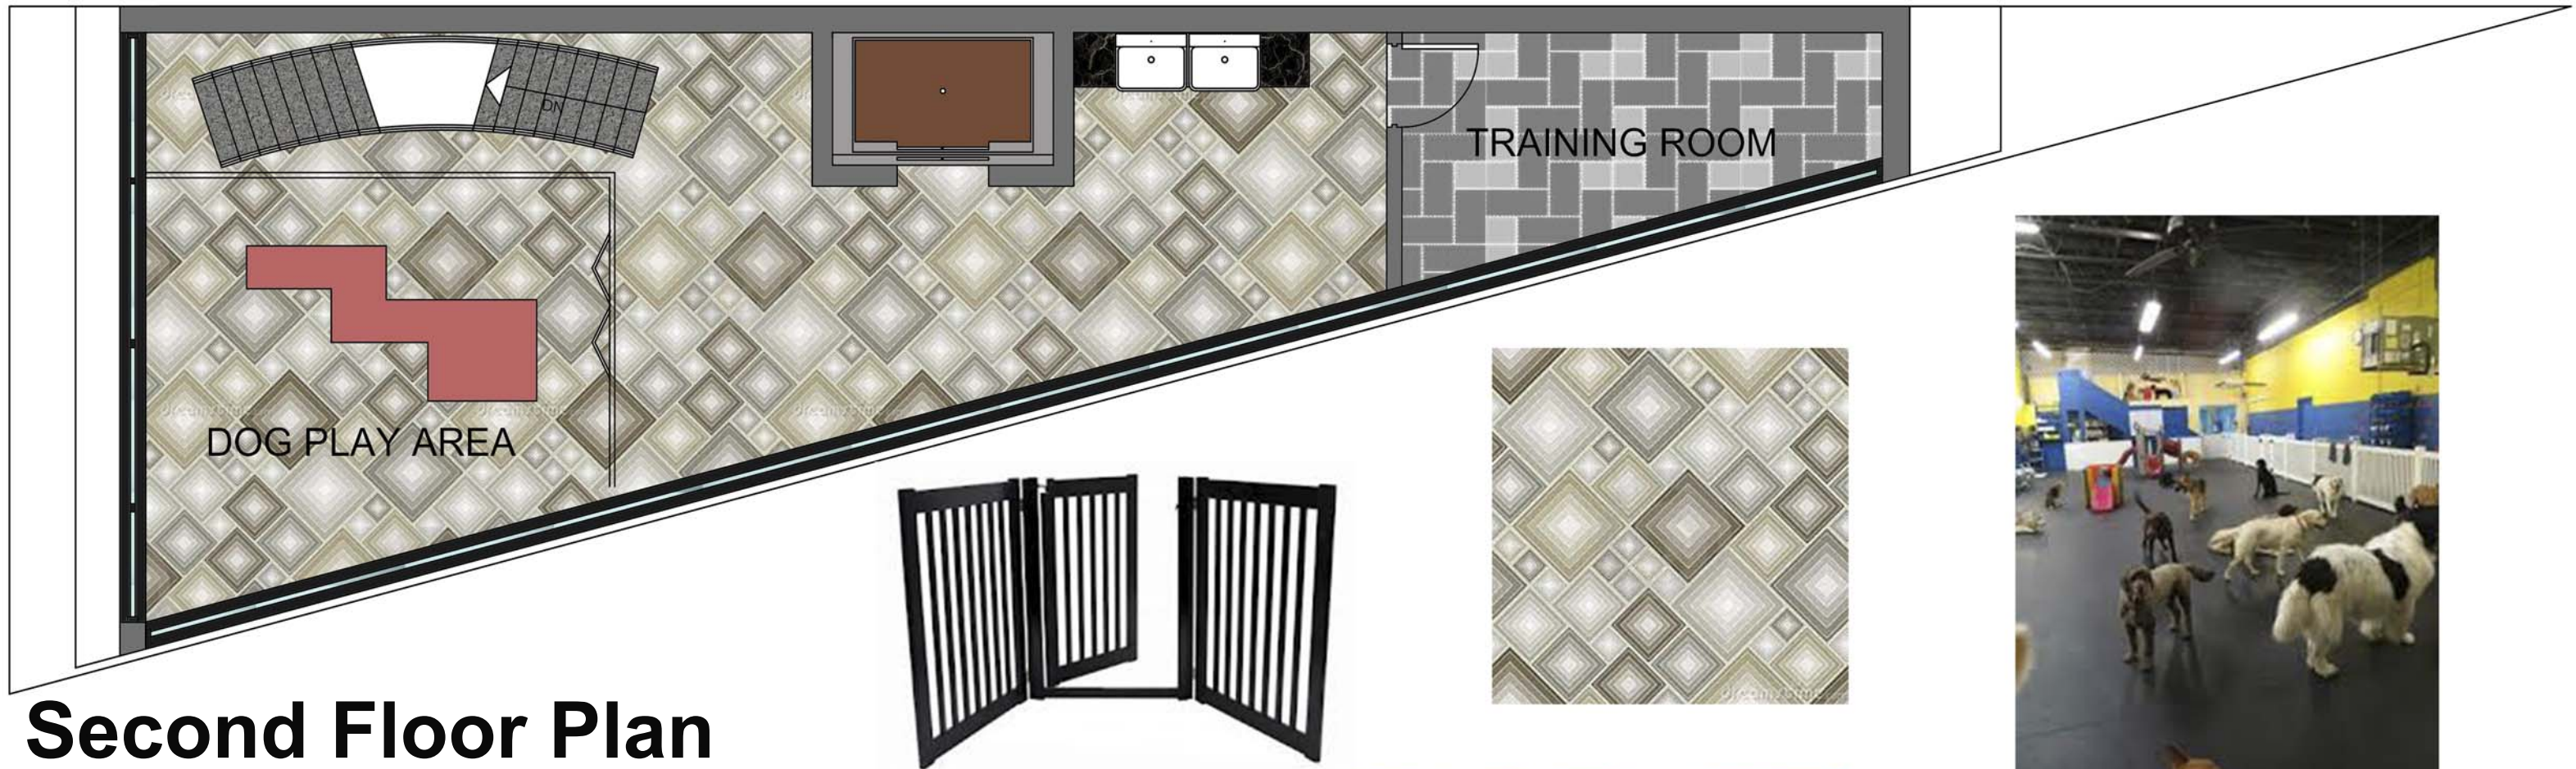

Slogan: **A Dog's Paradise**

Targeting Dog Owners

Design Concept

Alex Munzon
Design V Arch 3510

Basement Floor Plan

Scale 3/16"

Alex Munzon
Arch 3510
Professor: Bouratoglou

FIRST FLOOR PLAN

Scale:3/16

Alex Munzon
Arch 3510
Professor:
Bouratoglou

Second Floor Plan
Scale 3/16"

Alex Munzon
Arch 3510
Professor:
Bouratoglou

-  2x2 Fluorescent Lighting
-  Recessed Lighting
-  2x1 Fluorescent Lighting