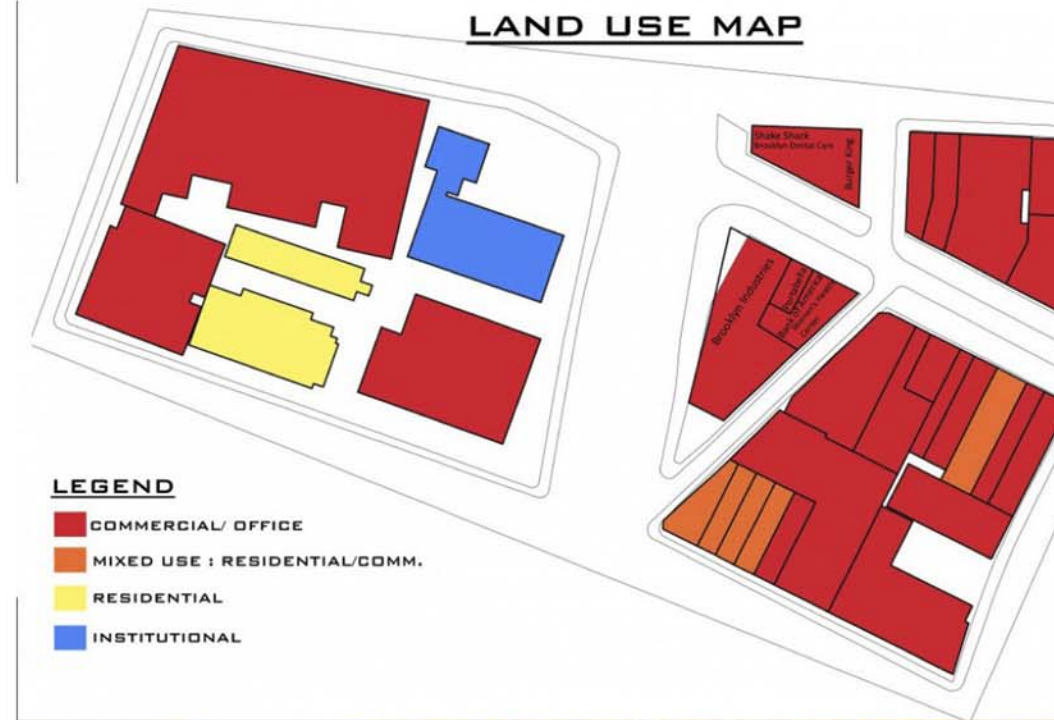

Doggy Boutique

**By: Alex Munzon
Design V Arch 3510
Porfessor Bouratoglou**

Precedent Study

Logo is displayed on the glass panels of the storefront and on a black awning

Location: 288 Atlantic Ave Brooklyn

Supra displays thier footwear on the wall with shelves allowing the lighting to project on the footwear

Materials:
Tiles
Glass Panels
Brick Layered
Wood

 **Change:**
Columns to add more spacing

Alex Munzon
Design 5

Site Analysis

Alex Munzon Design 3510

Site Analysis: Distance from Residential Neighborhoods to the Site

SUN CALCULATIONS

SITE STUDY: TRAFFIC PATTERNS AND PEDESTRIAN FLOW

Logo:

Dog Training

Product/Service

Slogan: **A Dog's Paradise**

Targeting Dog Owners

Design Concept

Alex Munzon
Design V Arch 3510

Basement Floor Plan

Scale 3/16"

Alex Munzon
Arch 3510
Professor: Bouratoglou

FIRST FLOOR PLAN