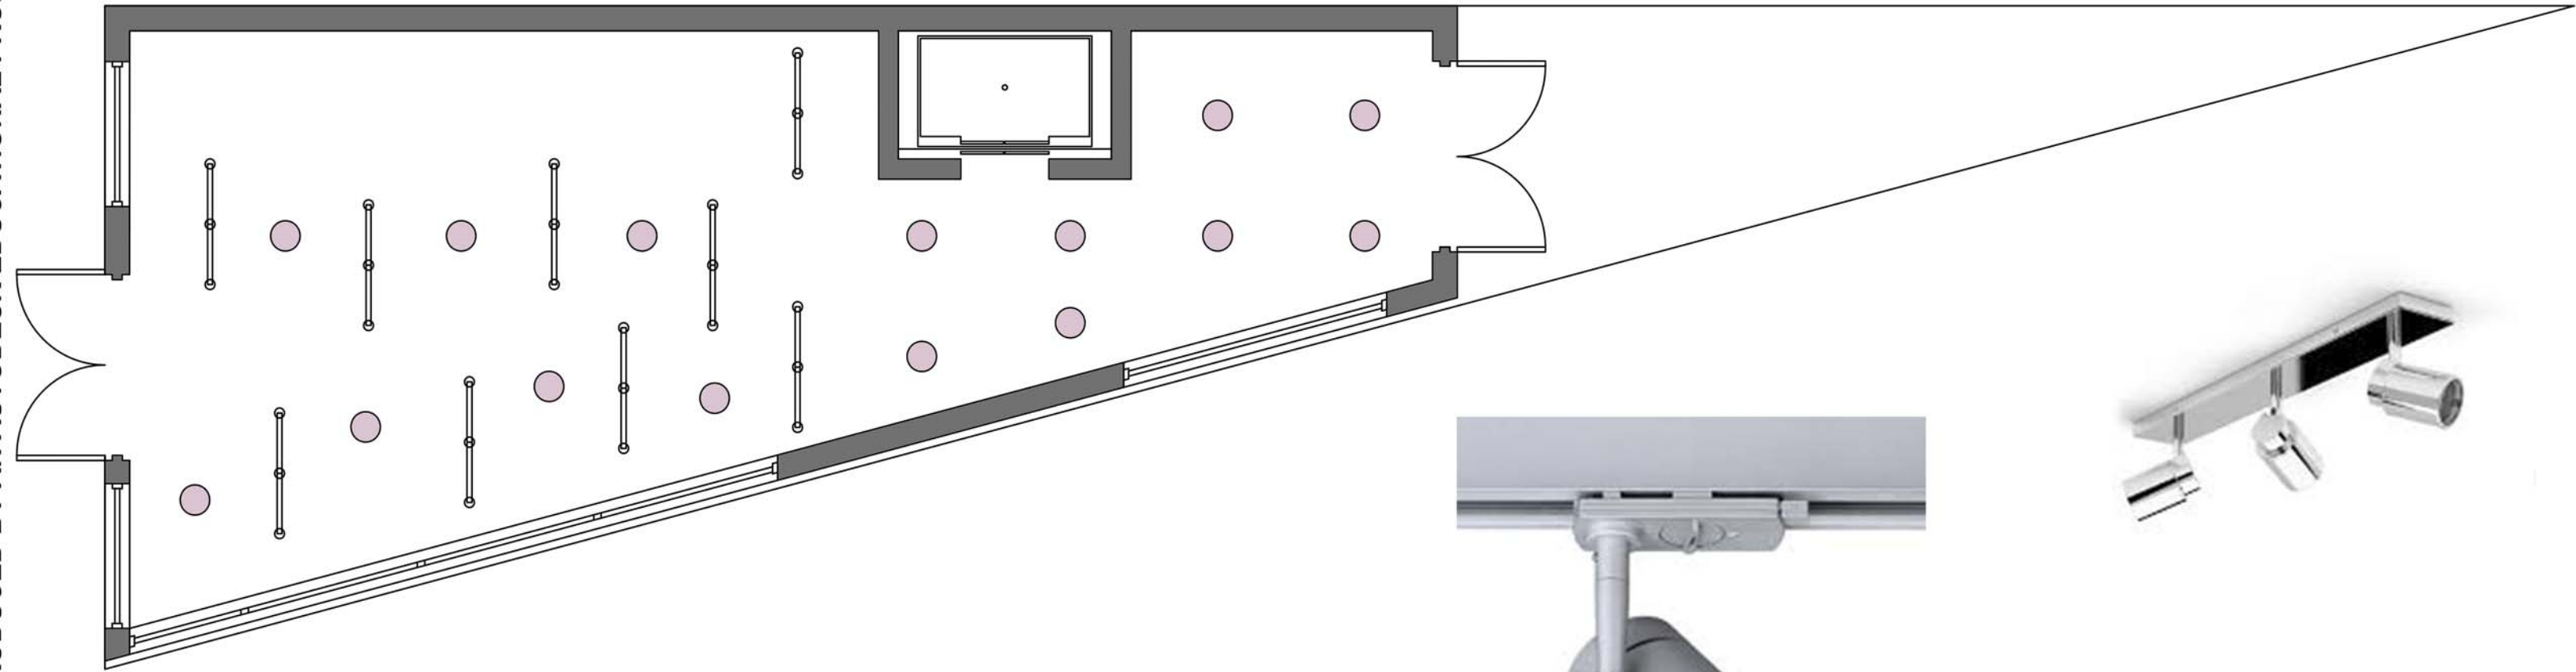

First Floor Reflective Ceiling Plan
Scale 3/16"