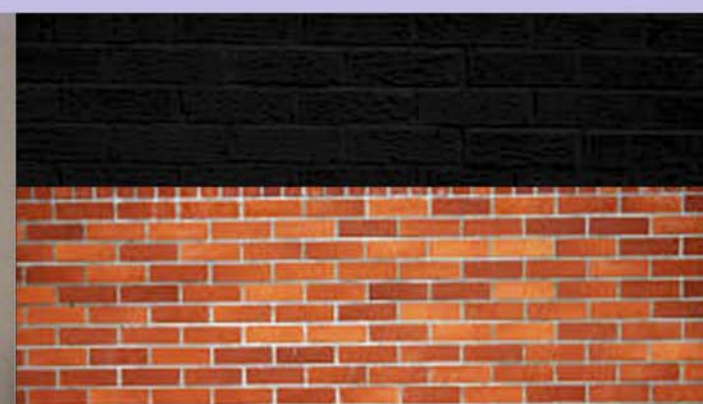

Change:
Columns to add more spacing

Alex Munzon
Design 5