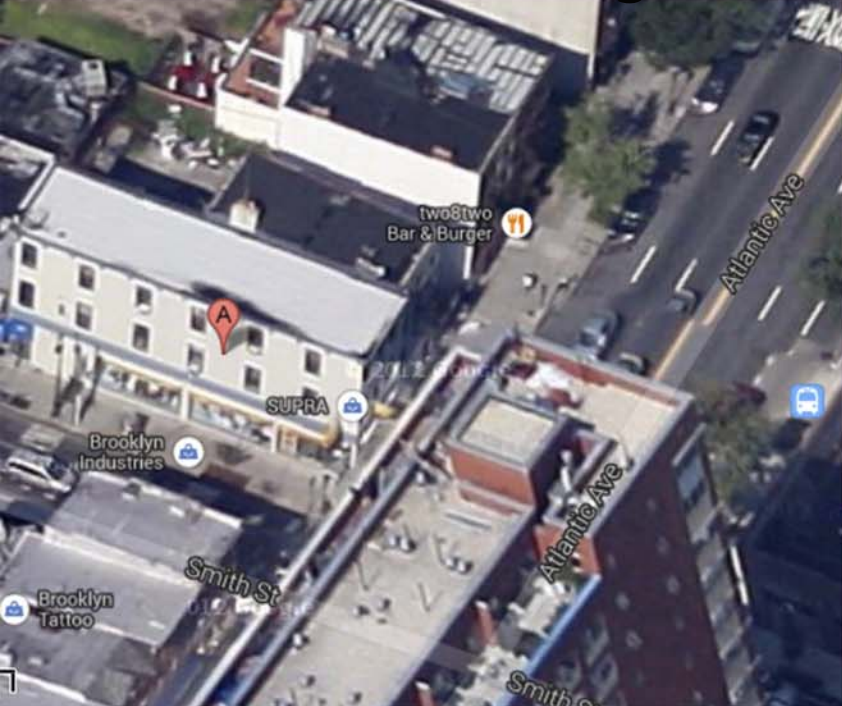

# Precedent Study

Logo is displayed on the glass panels of the storefront and on a black awning

Location: 288 Atlantic Ave Brooklyn

Supra displays thier footwear on the wall with shelves allowing the lighting to project on the footwear