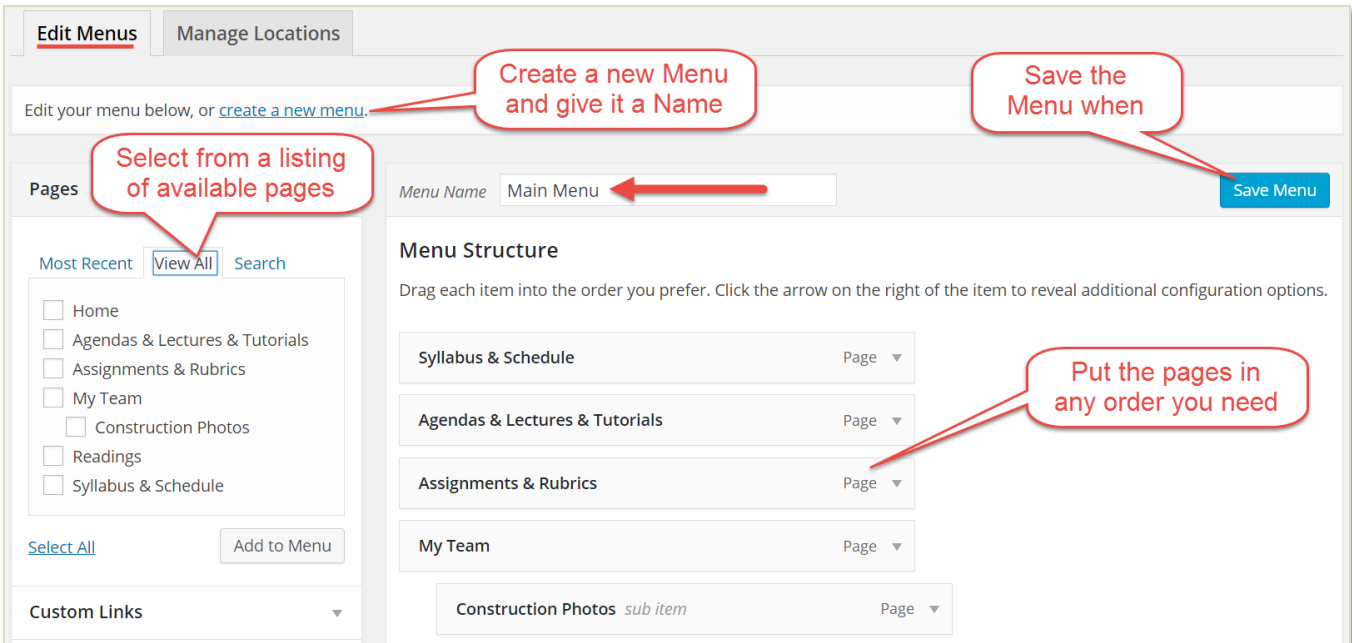

**Menus:** Menus organize the navigation of your site by controlling how we access pages.

**Alphabetical Display:** By default page names display alphabetically

**Menus:** Menus organize the navigation of your site by controlling how we access pages.

**Activate Menu:** Select "Manage Locations" tab. Set your menu as "Top Primary Menu" & Save.

**Updated Display:** Display of pages is controlled by Menu System