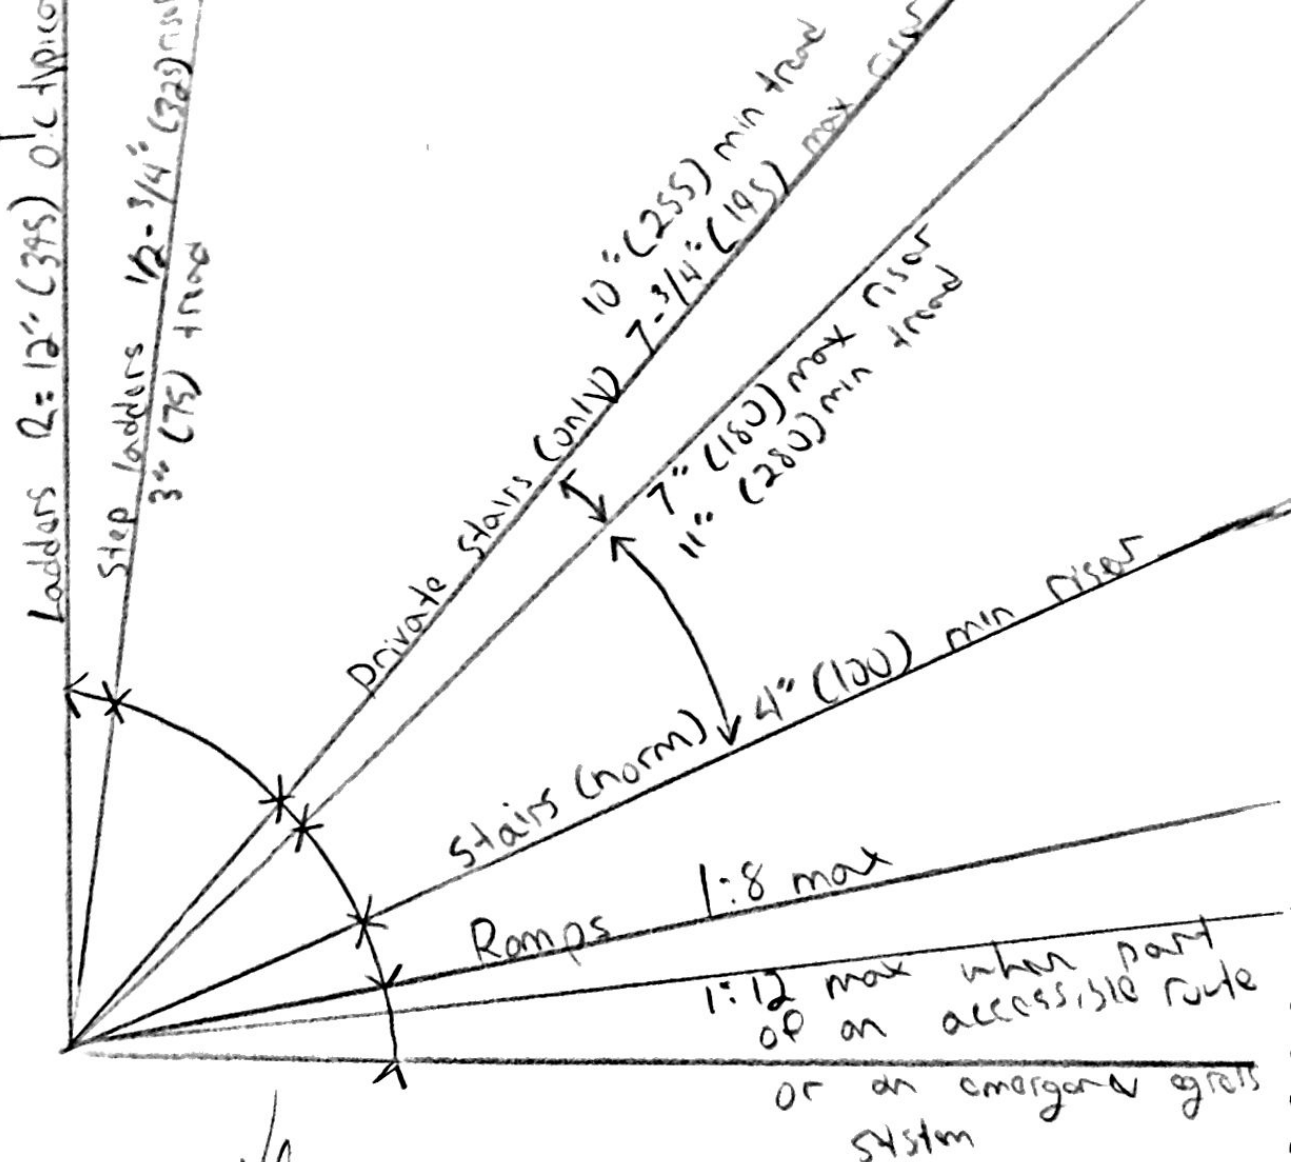

Stairs

Riser/tread dimensions

inches (mm)	inches (mm)
5 (125)	15 (380)
5-1/4 (135)	14 1/2 (370)
5-1/2 (140)	14 (355)
5-3/4 (145)	13 1/2 (340)
6 (150)	13 (330)
6-1/4 (160)	12 (305)
6-1/2 (165)	11 1/2 (290)
6-3/4 (170)	11 (280)
7 (180)	10 1/2 (265)
7-1/4 (185)	10 (255)
7-1/2 (190)	

Problem in ordering