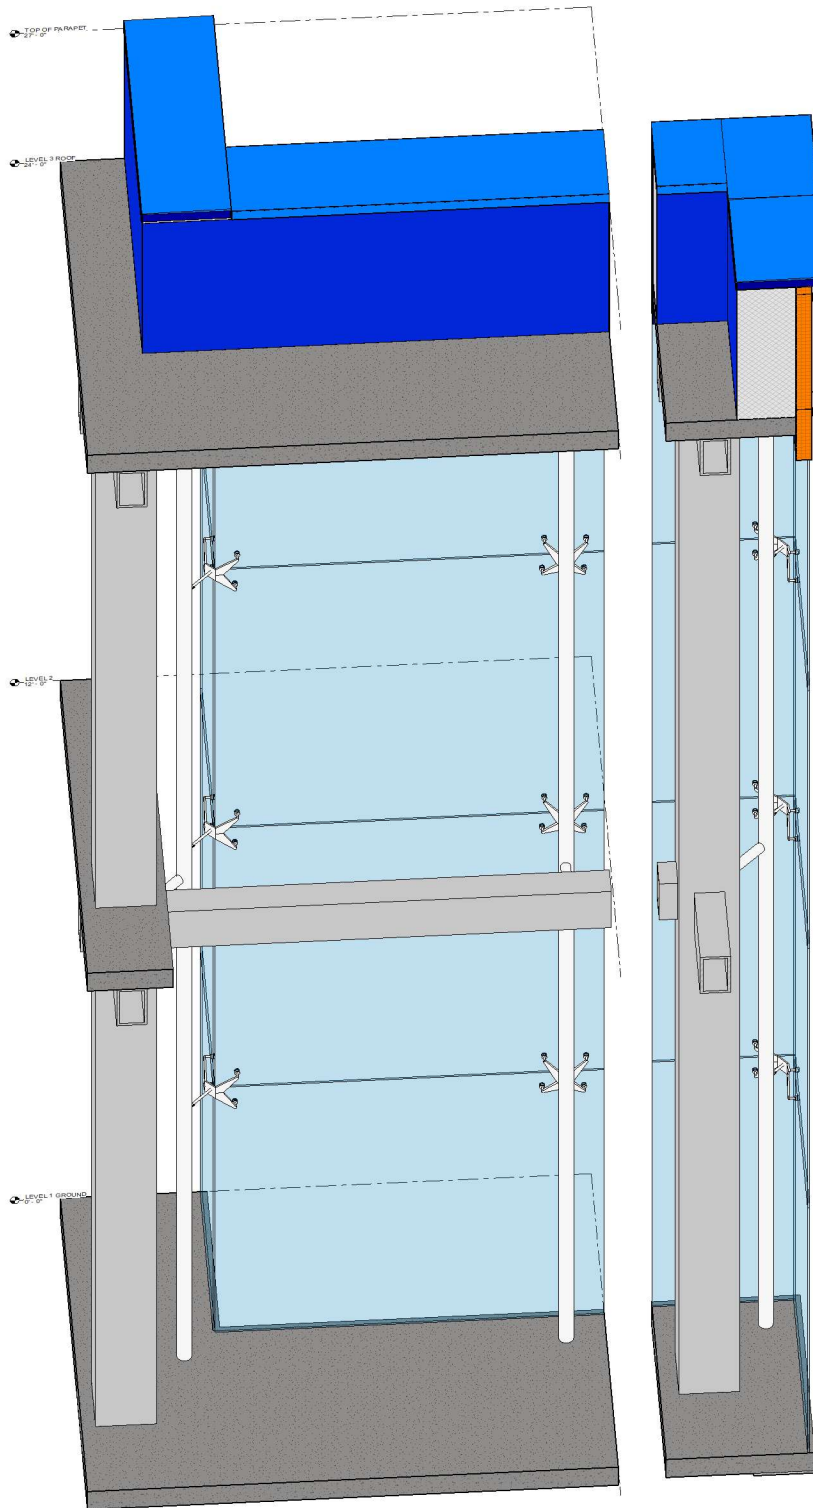

SPIDER GLASS CURTAIN WALL

Wall Iso

Wall Iso, Outside corner

Iso Mullion Outside Corner

Iso Mullion Inside Corner

Iso Mullion Middle

GLASS CURTAIN WALL

Checked By	Checker
Drawn By	Author
Date	Issue Date
Scale	
Project Number	V-104 Project Number