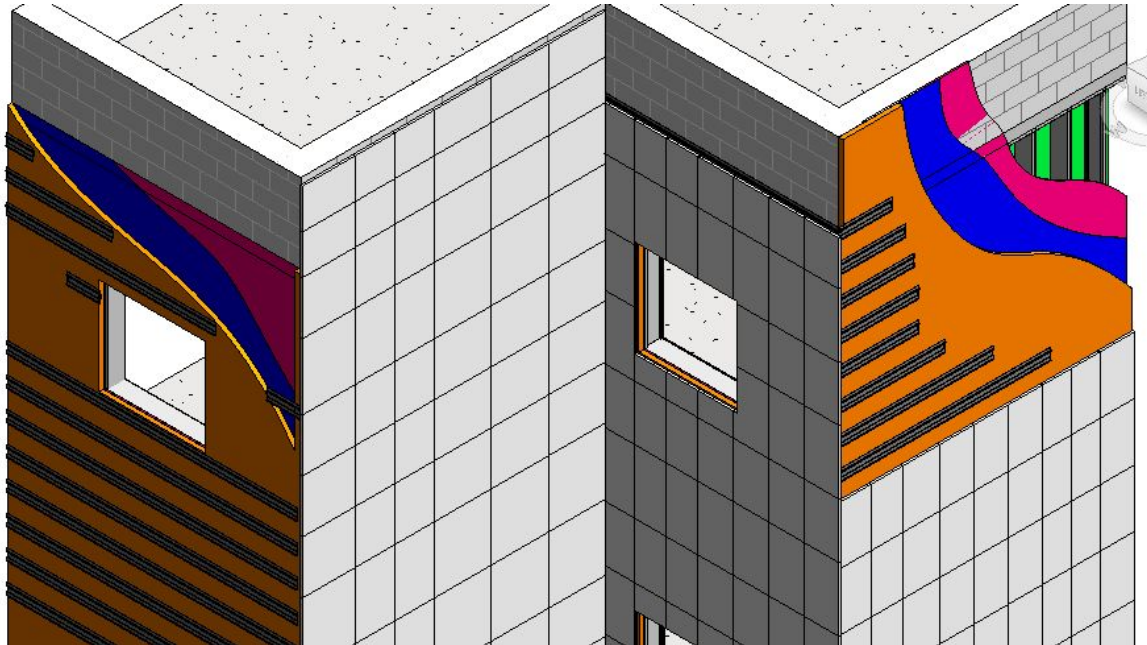

Opaque Facade Animation

By: Dree-Nica Isemar

8" Metal Studs

Plywood Sheathing $\frac{3}{4}$ "

Waterproofing 1/16"

Rigid Insulation 2"

Tracks

Aluminum Panels