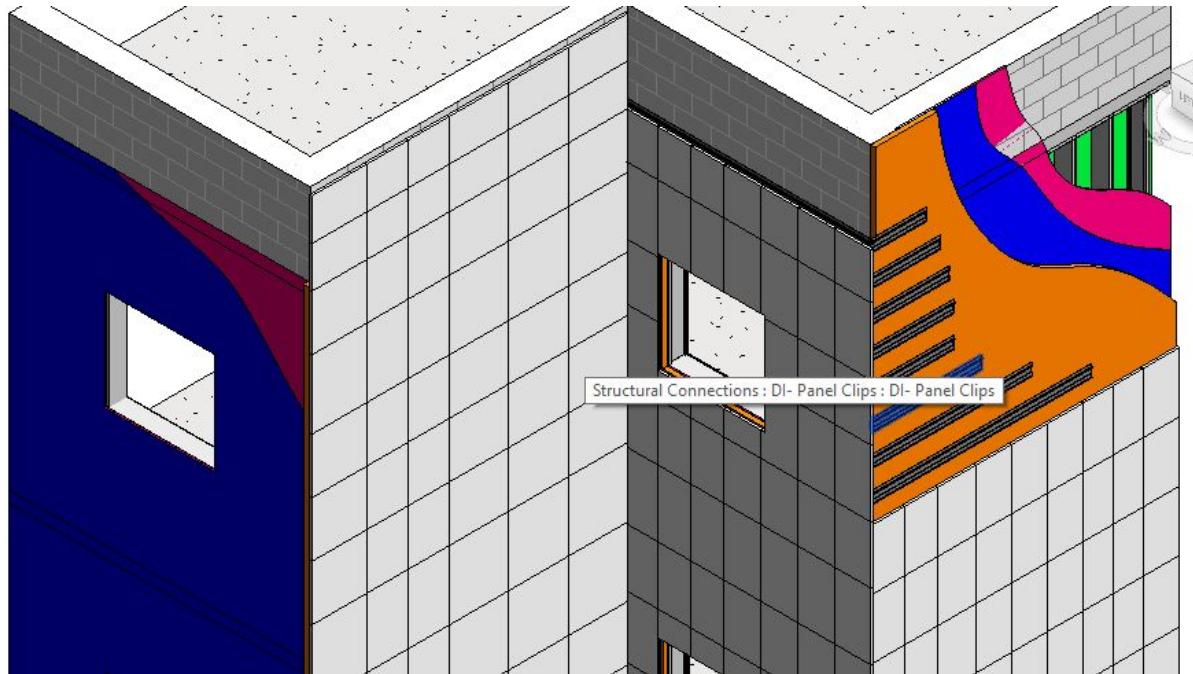

Opaque Facade Animation

By: Dree-Nica Isemar

8" Metal Studs

Plywood Sheathing $\frac{3}{4}$ "

Waterproofing 1/16"

Rigid Insulation 2"

Tracks

Aluminum Panels