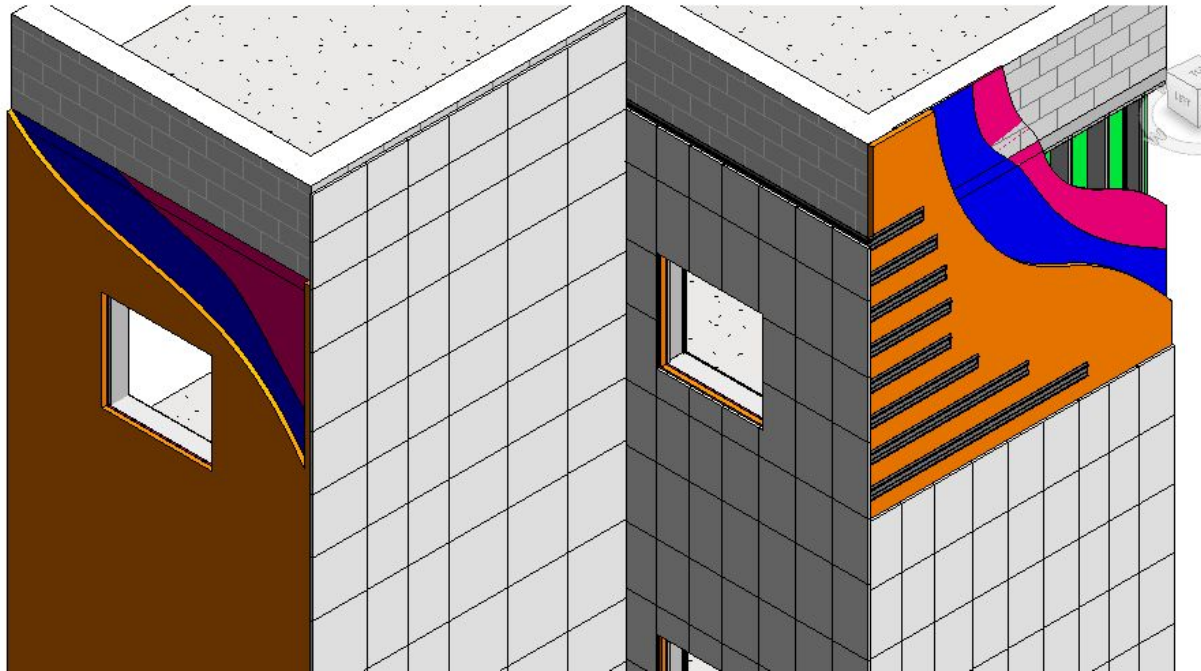

Opaque Facade Animation

By: Dree-Nica Isemar

8" Metal Studs

Plywood Sheathing $\frac{3}{4}$ "

Waterproofing 1/16"

Rigid Insulation 2"

Tracks

Aluminum Panels