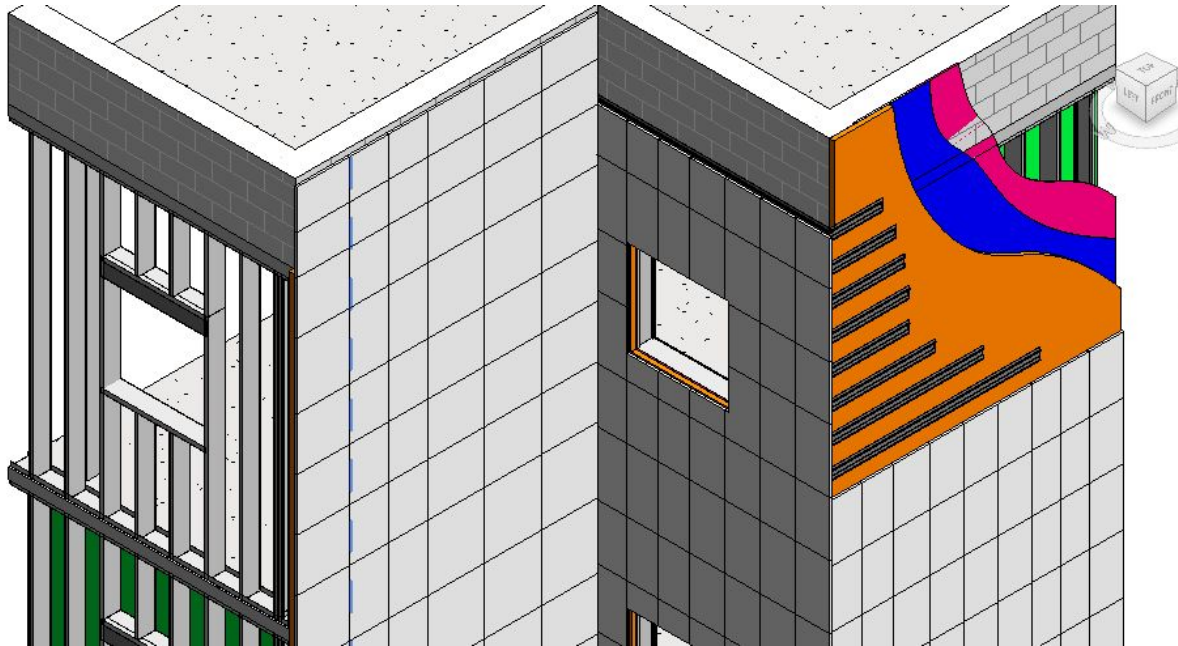

Opaque Facade Animation

By: Dree-Nica Isemar

8" Metal Studs

Plywood Sheathing $\frac{3}{4}$ "

Waterproofing 1/16"

Rigid Insulation 2"

Tracks

Aluminum Panels