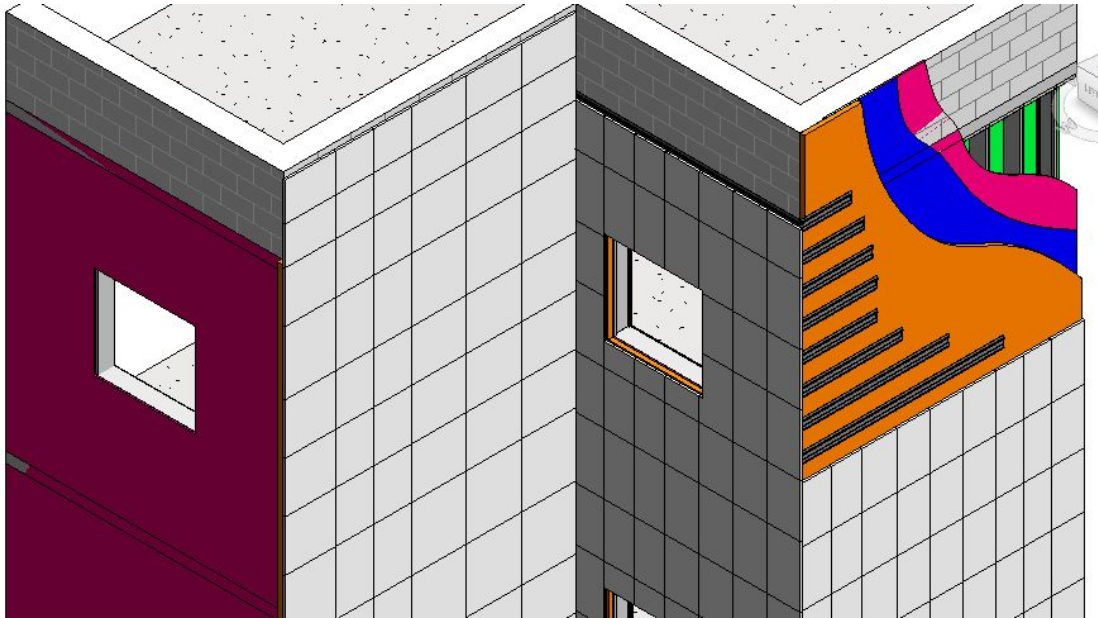

Opaque Facade Animation

By: Dree-Nica Isemar

8" Metal Studs

Plywood Sheathing $\frac{3}{4}$ "

Waterproofing 1/16"

Rigid Insulation 2"

Tracks

Aluminum Panels