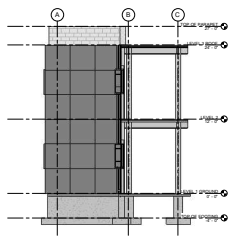

01.000000

02.000000

03.000000

04.000000

05.000000

06.000000

07.000000

<p><b>OPAQUE FACADE STUDY</b></p> <p>Client: PROF. PAUL KING          Designer: AHMED FAIZAN          Date: 18/06/2022          Scale: As indicated          Project Number: <b>V-101</b></p>		<p><b>FAIZAN AHMED</b> Project Name</p> <p>PROF. PAUL KING          ARCH 2431 BUILDING          TECHNOLOGY III          SECTION 2:30 - 5:30</p>	 AHMED FAIZAN
---	--	---	---