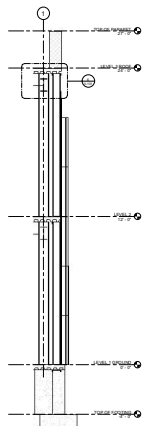

01.000000

02.000000

03.000000

04.000000

05.000000

06.000000

07.000000

<p><b>OPAQUE FACADE STUDY</b></p> <p>Client: PROF. PAUL KING          Designer: AHMED FAIZAN          Date: 18/06/2022          Scale: As indicated          Project Number: <b>V-101</b></p>		<p><b>FAIZAN AHMED</b> Project Name</p> <p>PROF. PAUL KING          ARCH 2431 BUILDING          TECHNOLOGY III          SECTION 2:30 - 5:30</p>	 AHMED FAIZAN
---	--	---	---