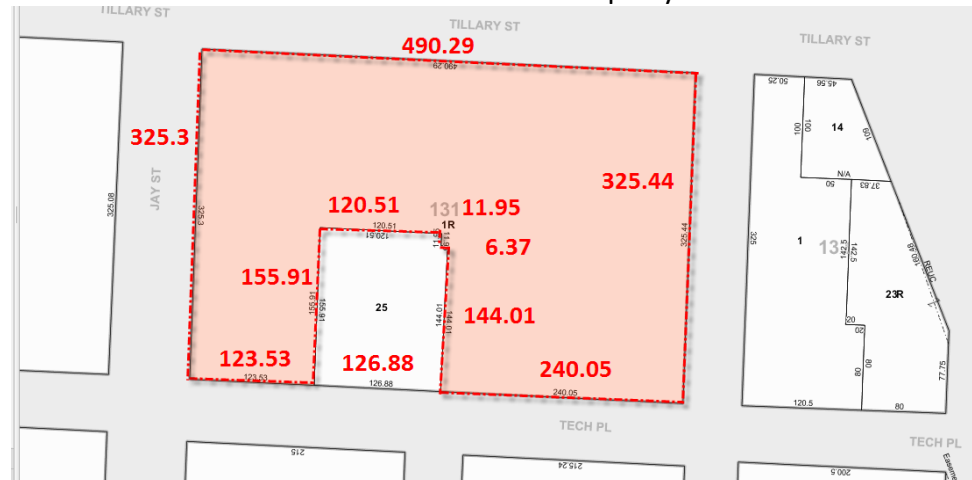

Fall 2011

Site: OASISNYC ACCESSING SITE INFORMATION USING OASISNYC.NET

Location & Site Public records about NYC sites is available online <http://oasisnyc.net/map.aspx>

OasisNYC.net: > Address: 285 Jay Street Borough: Brooklyn

NYC Digital Tax Map Select > Location Report > NYC Digital Tax Map

Site Dimensions View Site Block and Lot Information & Site Property Dimensions

The Site Dimensions are: (running clockwise)
325.3' 490.29' 325.44' 240.05' 144.01' 6.37' 11.95' 120.51' 155.91' 123.53'
We will assume that opposite property lines are parallel to each other