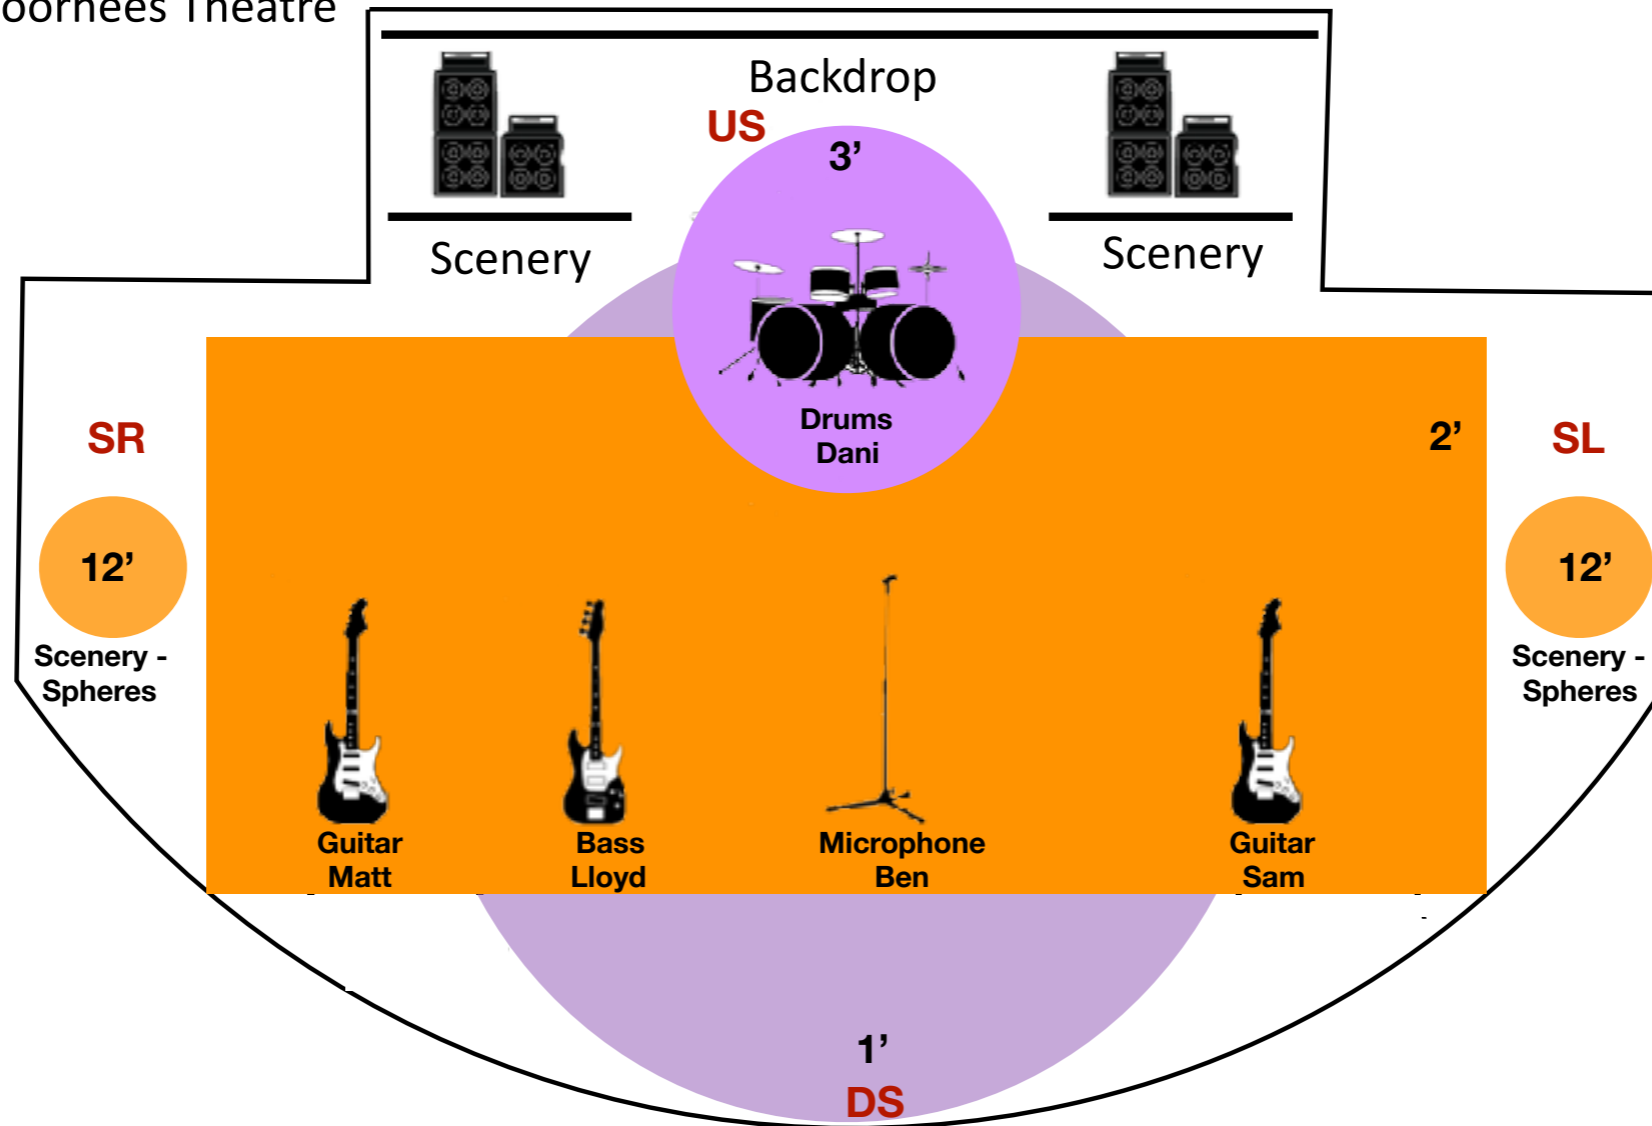

Neck Deep All Distortions are Intentional Tour 2021

Venue: Voorhees Theatre

1 Plan View
Scale: 1/4" = 1'-0"

Light	
	ETC Vivid-R 40 @ 500w
	ETC Source LED 180w @ 140w
Moving Light	
	Clay Folly Shany @ 950w
	Clay Folly Shany Wash 300 @ 400w
	Martin MAC Azide Hybrid @ 600w
	Martin MAC Vapor Profile @ 1220w
	Martin MAC Vapor Wash @ 1220w
	Martin MAC Profile @ 110w
Typical	
Color Summary	
Color	Qty

2 Key and Legend
Scale: 1/4" = 1'-0"

Designer/Contact Information:
Ashly Montesinos
New York, New York
(347)-4xx-8xxx

Drawn By: Ashly Montesinos
Revision Date:

NOTES:

Project: **All Distortions are Intentional Tour 2021**

Venue: Voorhees Theatre 186 Jay street Brooklyn, NY 11201

Purpose: **Plan View**

Date: 5/5/21

Scale: 1:48

Sheet: **1 OF 2**