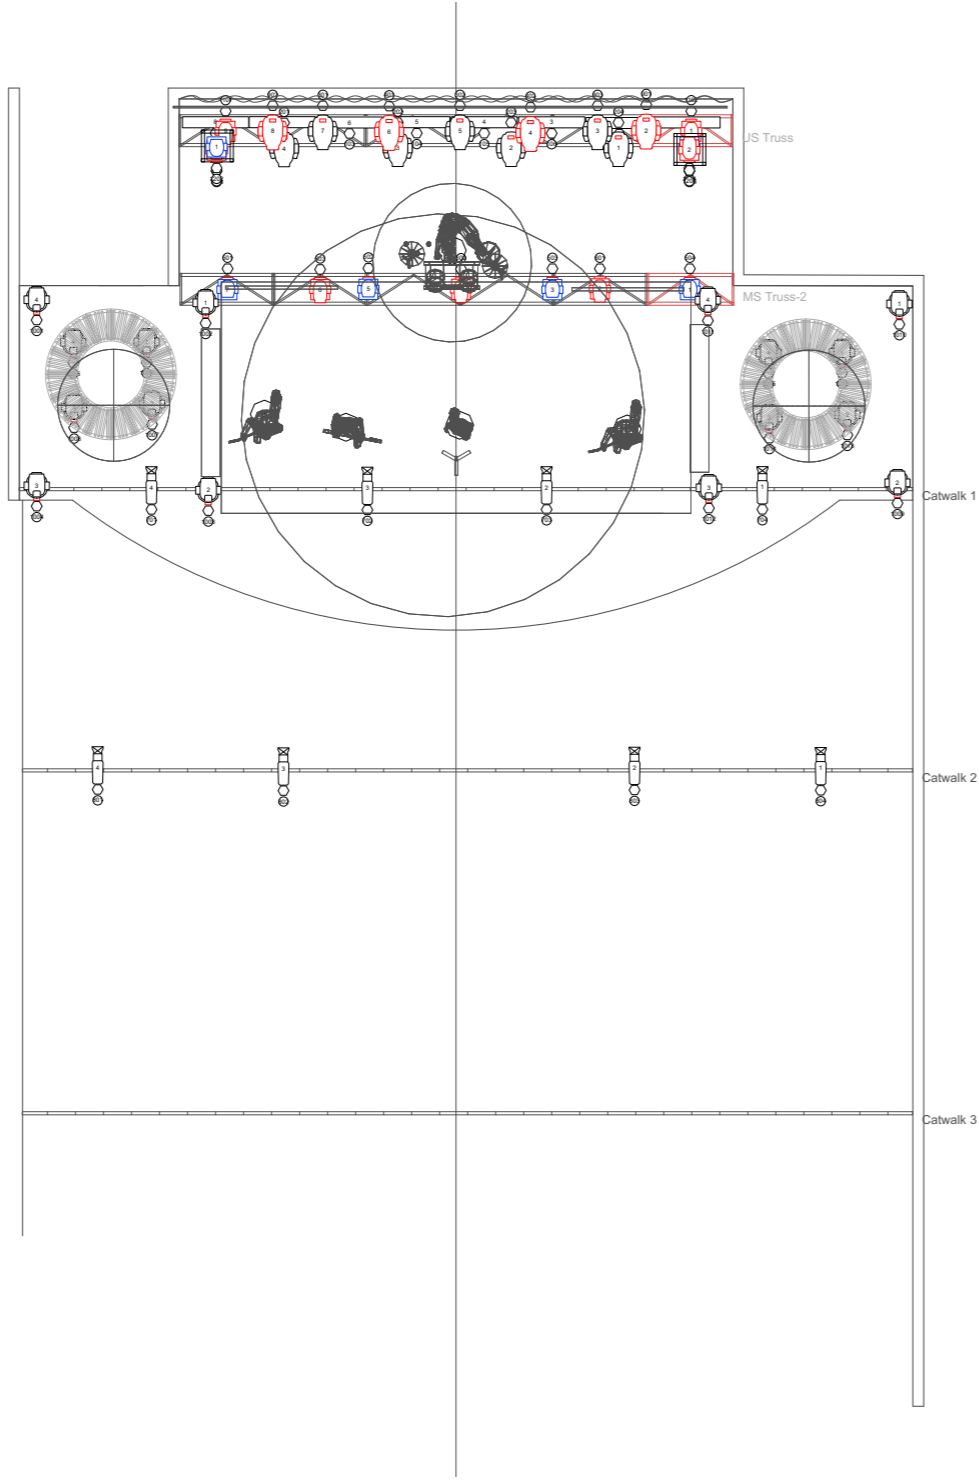

Neck Deep All Distortions are Intentional Tour 2021

Venue: Voorhees Theatre

1 Plan View
Scale: 1/4" = 1'-0"

Light	
	ETC Vivid-R 40 @ 500w
	ETC Source LED 180w @ 140w
Moving Light	
	Clay Folly Shany @ 950w
	Clay Folly Shany Wash 300 @ 400w
	Martin MAC Azide Hybrid @ 600w
	Martin MAC Vapor Profile @ 1220w
	Martin MAC Vapor Wash @ 1220w
	Martin MAC Profile @ 110w
Typical	
Color Summary	
Color	Qty

2 Key and Legend
Scale: 1/4" = 1'-0"

Designer/Contact Information:
Ashly Montesinos
New York, New York
(347)-4xx-8xxx

Drawn By: Ashly Montesinos
Revision Date:

NOTES:

Project: **All Distortions are Intentional Tour 2021**

Venue: Voorhees Theatre 186 Jay street Brooklyn, NY 11201

Purpose: **Plan View**

Date: 5/5/21

Scale: 1:48

Sheet: **1 OF 2**