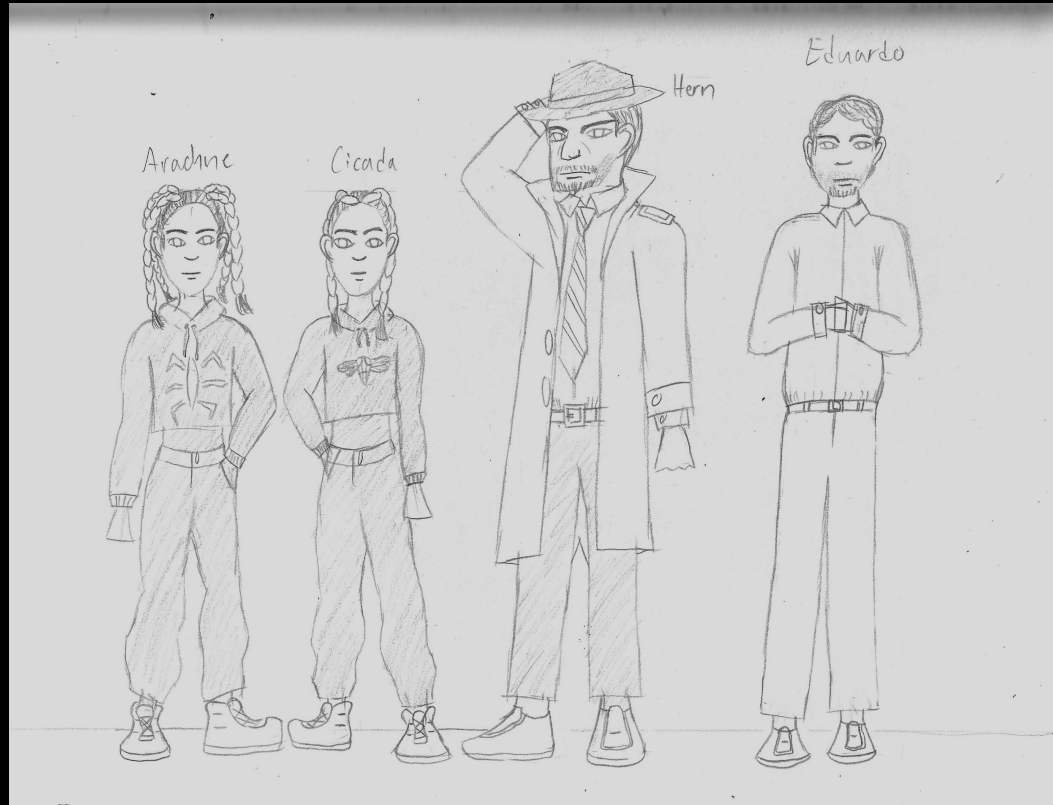

Character Design